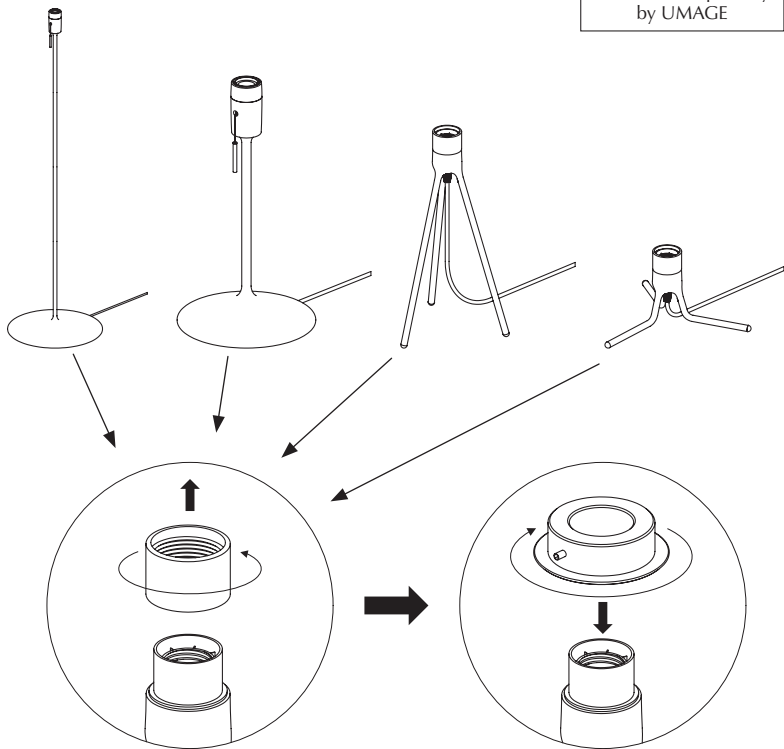

Stands sold separately
by UIMAGE