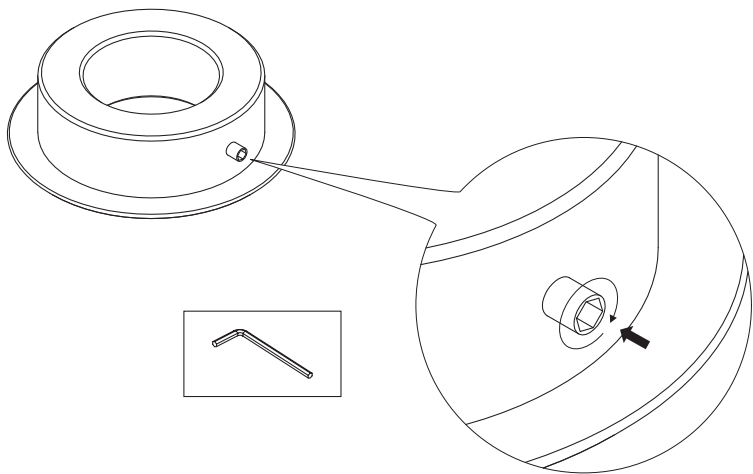

Stands sold separately  
by UIMAGE

Stands sold separately  
by UIMAGE

UMAGE lampholder  
(sold separately)

**CLAVA DINE**  
brushed brass