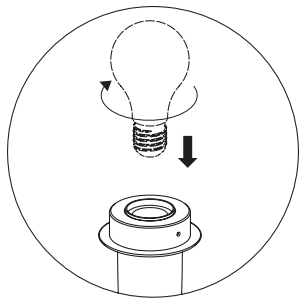

Stands sold separately  
by UIMAGE

Stands sold separately  
by UIMAGE

UMAGE lampholder  
(sold separately)

**CLAVA DINE**  
brushed brass