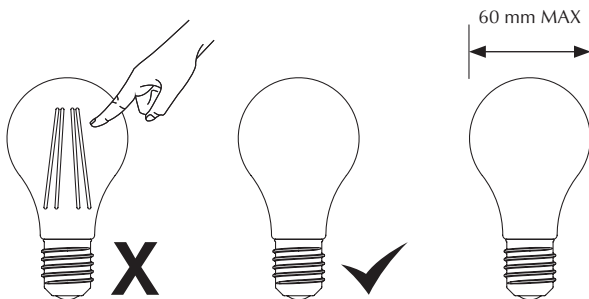

# ASSEMBLY GUIDE

x 1 pc.

x 1 pc.

Find assembly videos by using the QR code or by going online at our website  
**[umage.com/instructions](https://umage.com/instructions)**

To avoid shadows inside lampshade,  
do not use bulb with clear glass