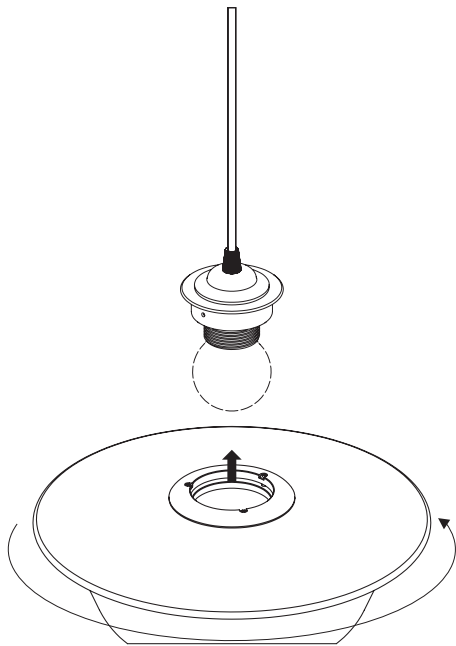

# ASSEMBLY GUIDE

x 1 pc.

x 1 pc.

Find assembly videos by using the QR code or by going online at our website  
**[umage.com/instructions](https://umage.com/instructions)**

To avoid shadows inside lampshade,  
do not use bulb with clear glass

Stands sold separately  
by UIMAGE

Stands sold separately  
by UIMAGE

UMAGE lampholder  
(sold separately)

**CLAVA DINE**  
brushed brass