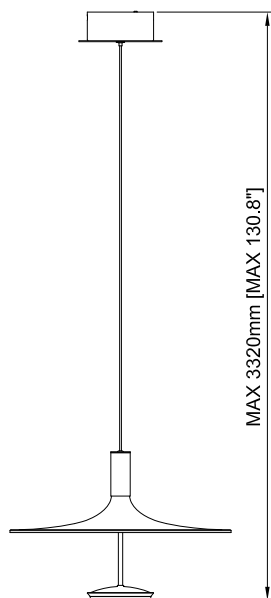

Installation Manual

PAGEONE
lighting

ITEM NO.: PP121606

Figure No.1: Unpack the box, and check the contents of the box for the following items below.

- — 3PCS
- — 2PCS
- — 2PCS
- — 2PCS

INSTALLATION INSTRUCTIONS FOR HANGING FIXTURES

FIGURE 1, 2, 3 AND 4 MOUNTING HARDWARE.

NOTE: TEST THE CONNECTOR BY GENTLY PULLING IT. IF IT PULLS OUT THE CONNECTION, TRY AGAIN TILL YOU HAVE A FIRM CONNECTION. MAKE SURE NO BARE STRANDS OF WIRE STICK OUT FROM UNDER THE CONNECTORS.

WHITE OR MARKED WIRE FROM FIXTURE

WHITE WIRE FROM OUTLET BOX

FIGURE 1

BLACK OR MARKED WIRE FROM FIXTURE

BLACK WIRE FROM OUTLET BOX

FIGURE 2

GREEN OR BARE COPPER WIRE (GROUNDING WIRE)

GREEN OR BARE COPPER WIRE (GROUNDING WIRE)