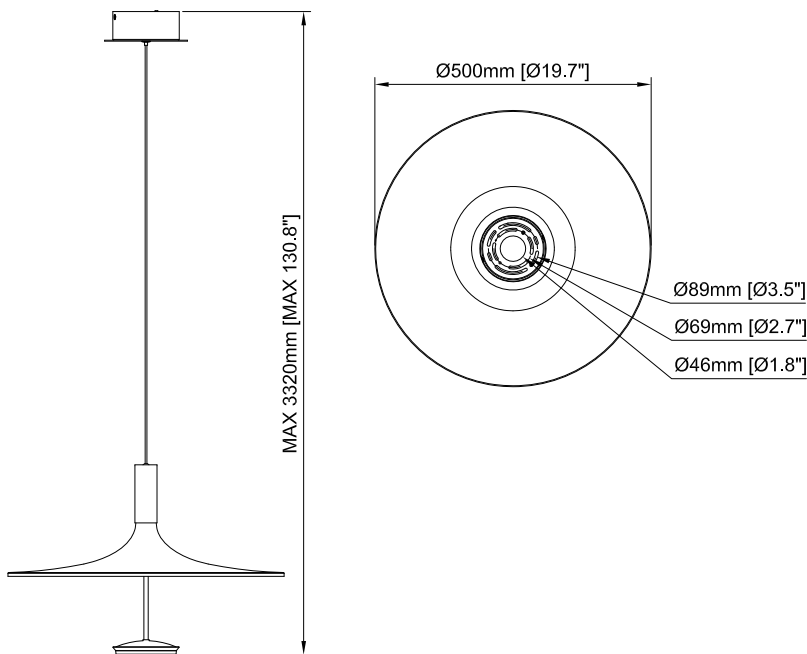

Installation Manual

PAGEONE
lighting

ITEM NO.: PP121607

Figure No.1: Unpack the box, and check the contents of the box for the following items below.

-  — — 3PCS
-  — — 2PCS
-  — — 2PCS
-  — — 2PCS

INSTALLATION INSTRUCTIONS FOR HANGING FIXTURES

FIGURE 1, 2, 3 AND 4 MOUNTING HARDWARE.

NOTE: TEST THE CONNECTOR BY GENTLY PULLING IT. IF IT PULLS OUT THE CONNECTION, TRY AGAIN TILL YOU HAVE A FIRM CONNECTION. MAKE SURE NO BARE STRANDS OF WIRE STICK OUT FROM UNDER THE CONNECTORS.