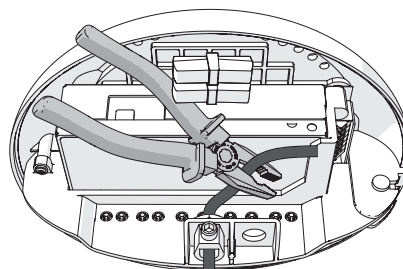

moooi

FLOCK OF LIGHT 31

9

DIMENSIONS MENTIONED BELOW ARE APPROXIMATE, BECAUSE EVERY FLOCK OF LIGHT 31 IS A LITTLE DIFFERENT, YOU SHOULD TEST THE DISTANCES REQUIRED FOR YOUR FIXTURE.

下面提到的尺寸是近似的, 因为每个 FLOCK OF LIGHT 31 都有些不同, 您应该测试您的灯具所需的距离。

10

1

2

visit www.moooi.com for more information about the collection