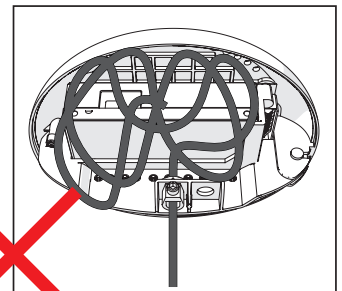

visit www.moooi.com for more information about the collection