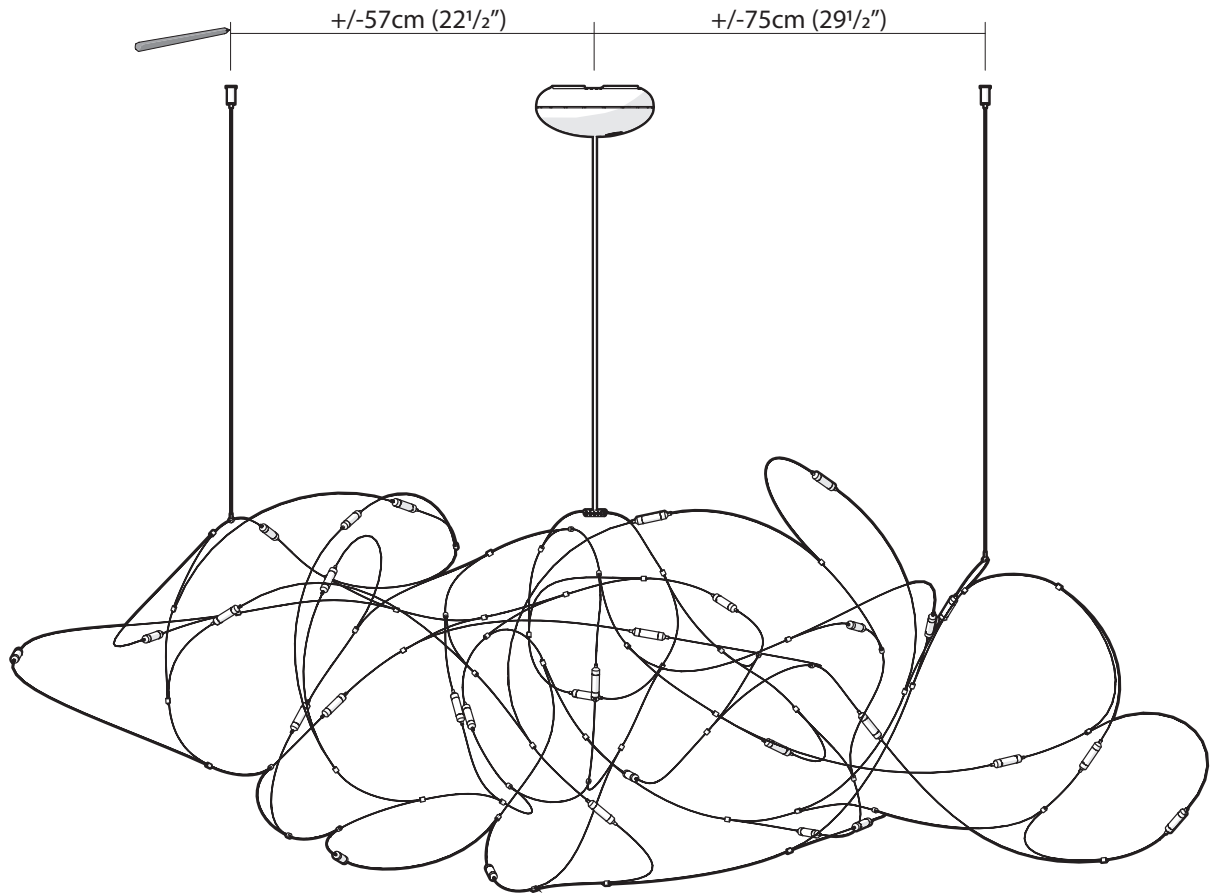

## FLOCK OF LIGHT 3 I

7

8

visit [www.moooi.com](http://www.moooi.com) for more information about the collection

## FLOCK OF LIGHT 31

9

DIMENSIONS MENTIONED BELOW ARE APPROXIMATE, BECAUSE EVERY FLOCK OF LIGHT 31 IS A LITTLE DIFFERENT, YOU SHOULD TEST THE DISTANCES REQUIRED FOR YOUR FIXTURE.

下面提到的尺寸是近似的, 因为每个 FLOCK OF LIGHT 31 都有些不同, 您应该测试您的灯具所需的距离。