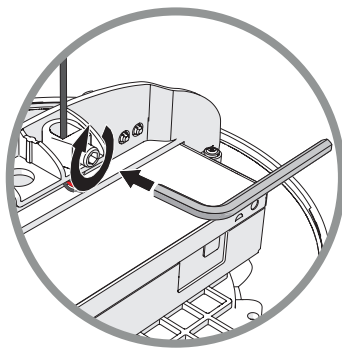

moooi

FLOCK OF LIGHT 31

9

DIMENSIONS MENTIONED BELOW ARE APPROXIMATE, BECAUSE EVERY FLOCK OF LIGHT 31 IS A LITTLE DIFFERENT, YOU SHOULD TEST THE DISTANCES REQUIRED FOR YOUR FIXTURE.

下面提到的尺寸是近似的, 因为每个 FLOCK OF LIGHT 31 都有些不同, 您应该测试您的灯具所需的距离。

10

1

2

visit www.moooi.com for more information about the collection