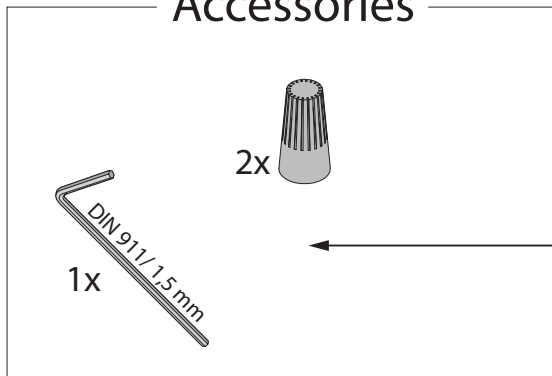

INSTALLATION LUMINAIRE

Accessories

NON-DIMMABLE