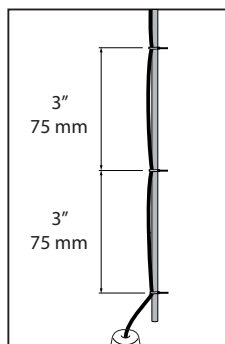

INSTALLATION LUMINAIRE

Accessories

NON-DIMMABLE