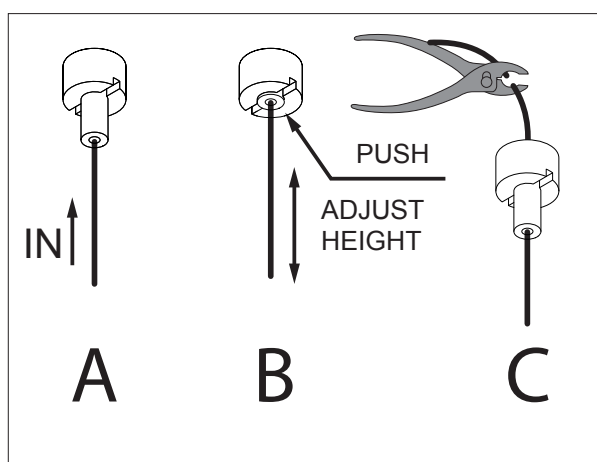

INSTALLATION LUMINAIRE

Accessories

NON-DIMMABLE