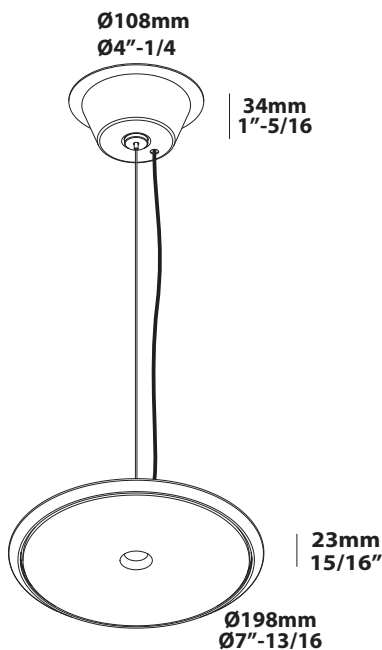

NYX 930◇
 6 286 68 811 930◇
 ◇ = B
NYX 950◇
 6 286 68 811 950◇
 ◇ = B

Application

Ceiling surface mounted
 Installation to a standard 4" octagonal box
 For indoor use only

Color Finish

B - BLACK

Light source

1 x POWERLED WHITE 7,1W

Product description

Powder coated aluminum assembly
 24V-DC / 7,1W / Class 2 circuits only
 1x Cable 2x18 AWG
 1x Suspension cable 5'
 Suitable for dry or damp locations
 Protected against solid objects greater than 12mm ➡ IP20
 Weight: 2.9lbs 1,3kg

 INSTALLATION LUMINAIRE

Accessories

NON-DIMMABLE