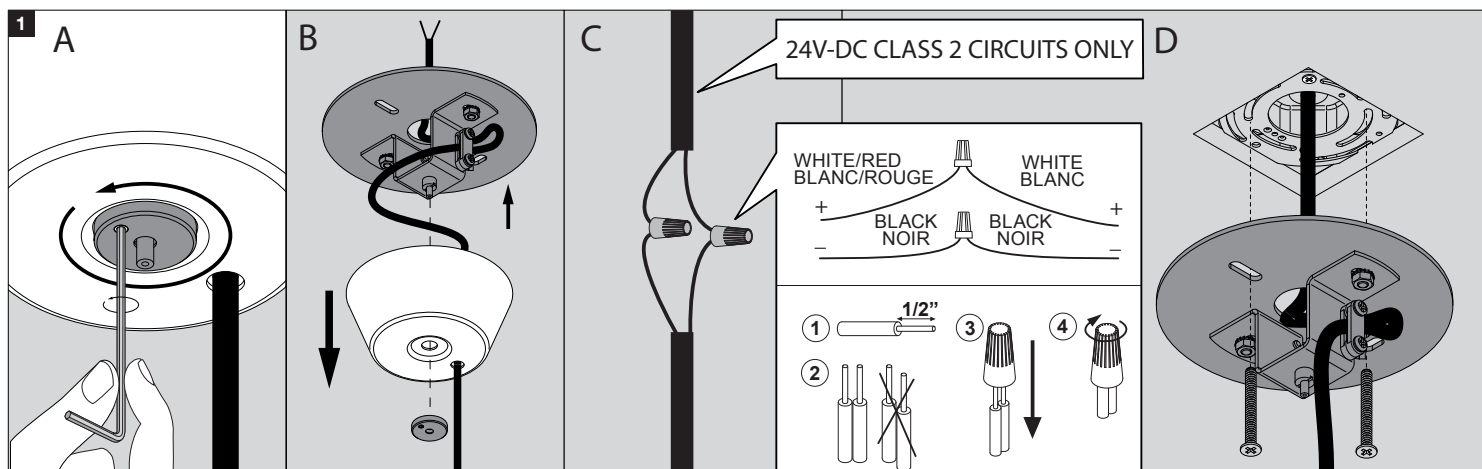

NYX 930◇
 6 286 68 811 930◇
 ◇ = B
NYX 950◇
 6 286 68 811 950◇
 ◇ = B

Application

Ceiling surface mounted
 Installation to a standard 4" octagonal box
 For indoor use only

Color Finish

B - BLACK

Light source

1 x POWERLED WHITE 7,1W

Product description

Powder coated aluminum assembly
 24V-DC / 7,1W / Class 2 circuits only
 1x Cable 2x18 AWG
 1x Suspension cable 5'
 Suitable for dry or damp locations
 Protected against solid objects greater than 12mm ➡ IP20
 Weight: 2.9lbs 1,3kg

 INSTALLATION LUMINAIRE

Accessories

NON-DIMMABLE