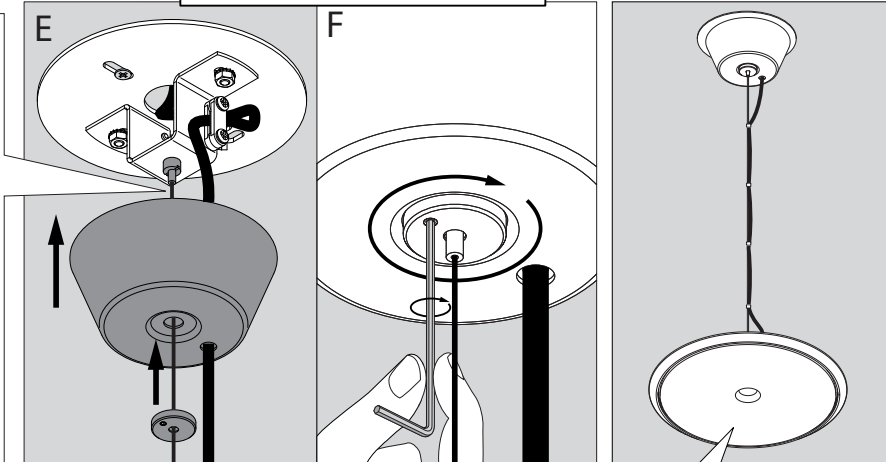

NYX 930◇
 6 286 68 811 930◇
 ◇ = B
NYX 950◇
 6 286 68 811 950◇
 ◇ = B

Application

Ceiling surface mounted
 Installation to a standard 4" octagonal box
 For indoor use only

Color Finish

B - BLACK

Light source

1 x POWERLED WHITE 7,1W

Product description

Powder coated aluminum assembly
 24V-DC / 7,1W / Class 2 circuits only
 1x Cable 2x18 AWG
 1x Suspension cable 5'
 Suitable for dry or damp locations
 Protected against solid objects greater than 12mm ➡ IP20
 Weight: 2.9lbs 1,3kg

 INSTALLATION LUMINAIRE

Accessories

NON-DIMMABLE