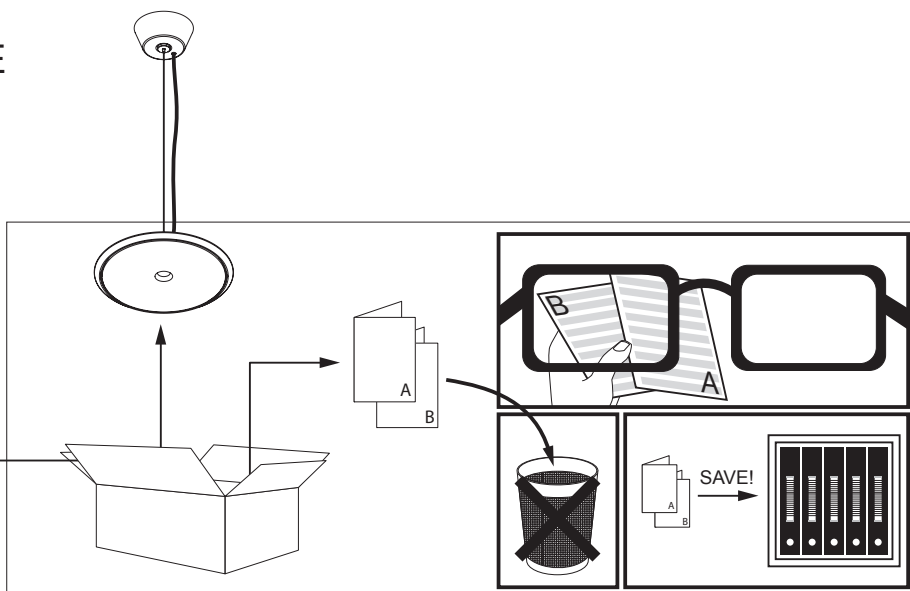

NYX 930◇
 6 286 68 811 930◇
 ◇ = B
NYX 950◇
 6 286 68 811 950◇
 ◇ = B

Application

Ceiling surface mounted
 Installation to a standard 4" octagonal box
 For indoor use only

Color Finish

B - BLACK

Light source

1 x POWERLED WHITE 7,1W

Product description

Powder coated aluminum assembly
 24V-DC / 7,1W / Class 2 circuits only
 1x Cable 2x18 AWG
 1x Suspension cable 5'
 Suitable for dry or damp locations
 Protected against solid objects greater than 12mm ➡ IP20
 Weight: 2.9lbs 1,3kg

 INSTALLATION LUMINAIRE

Accessories

NON-DIMMABLE