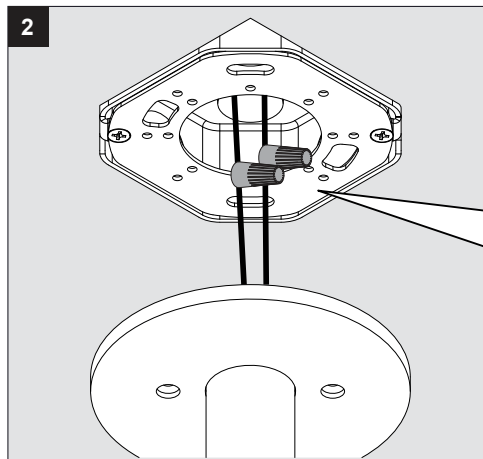

INSTALLATION LUMINAIRE

Accessories

De verlichtingsbron van dit verlichtingstoestel zal enkel door de fabrikant of door de fabrikant aangestelde installateur vervangen worden.

La source lumière de cet appareil ne sera remplacée que par l'entreprise ou par un agent reconnu.

Das enthaltene Leuchtmittel sollte nur durch entsprechendes Fachpersonal ersetzt werden.

The light source contained in this luminaire shall only be replaced by the manufacturer or his service agent.

La fuente de iluminación que tiene esta luminaria sólo puede remplazarse por el fabricante o por un instalador autorizado.

La sorgente luminosa incorporata in questo apparecchio può essere sostituita solo dal produttore, da un suo centro assistenza oppure da una persona in possesso della necessaria abilitazione.