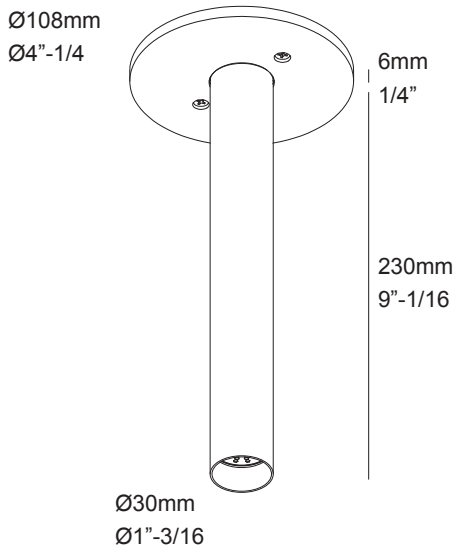

6 25010 9520◇

◇= BBR / FG

Application

Ceiling surface suspended
Installation to a standard 4" octagonal box
For indoor use only

Color Finish

FG - Flemish Gold
BBR - Black Bronze

Light source

1x Powered white MAX. 8,7W

Product description

Powder coated aluminum construction
MAX. 700mA current controlled class 2 output required, remote
Suitable for dry or damp locations
Protected against solid objects greater than 12mm ➡ IP20
Weight: 0,7lbs 0,3kg