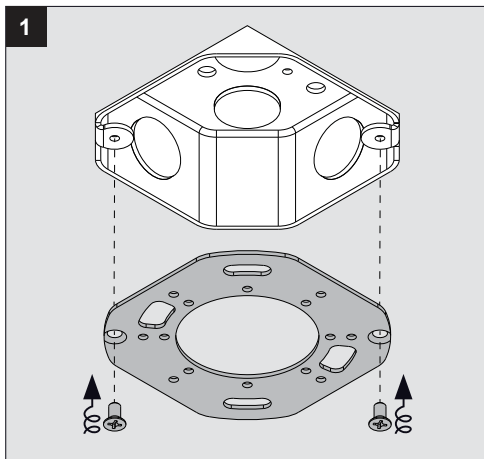

INSTALLATION LUMINAIRE

Accessories

De verlichtingsbron van dit verlichtingstoestel zal enkel door de fabrikant of door de fabrikant aangestelde installateur vervangen worden.

La source lumière de cet appareil ne sera remplacée que par l'entreprise ou par un agent reconnu.

Das enthaltene Leuchtmittel sollte nur durch entsprechendes Fachpersonal ersetzt werden.

The light source contained in this luminaire shall only be replaced by the manufacturer or his service agent.

La fuente de iluminación que tiene esta luminaria sólo puede remplazarse por el fabricante o por un instalador autorizado.

La sorgente luminosa incorporata in questo apparecchio può essere sostituita solo dal produttore, da un suo centro assistenza oppure da una persona in possesso della necessaria abilitazione.