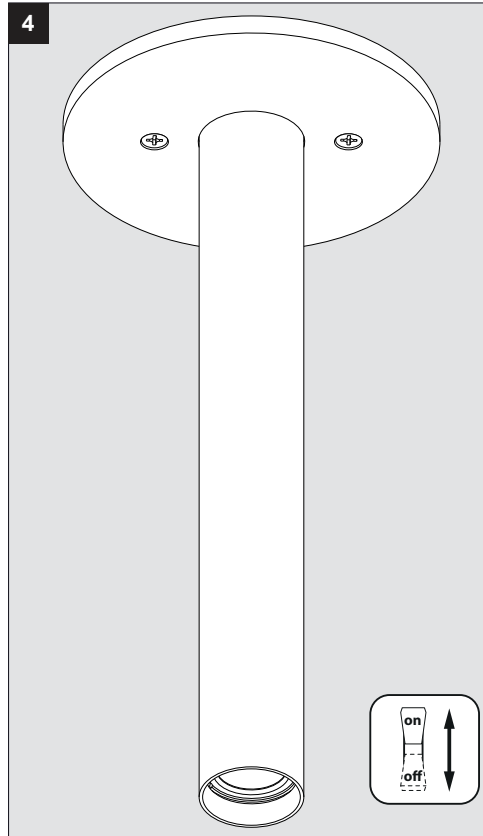

INSTALLATION LUMINAIRE

Accessories

De verlichtingsbron van dit verlichtingstoestel zal enkel door de fabrikant of door de fabrikant aangestelde installateur vervangen worden.

La source lumière de cet appareil ne sera remplacée que par l'entreprise ou par un agent reconnu.

Das enthaltene Leuchtmittel sollte nur durch entsprechendes Fachpersonal ersetzt werden.

The light source contained in this luminaire shall only be replaced by the manufacturer or his service agent.

La fuente de iluminación que tiene esta luminaria sólo puede remplazarse por el fabricante o por un instalador autorizado.

La sorgente luminosa incorporata in questo apparecchio può essere sostituita solo dal produttore, da un suo centro assistenza oppure da una persona in possesso della necessaria abilitazione.