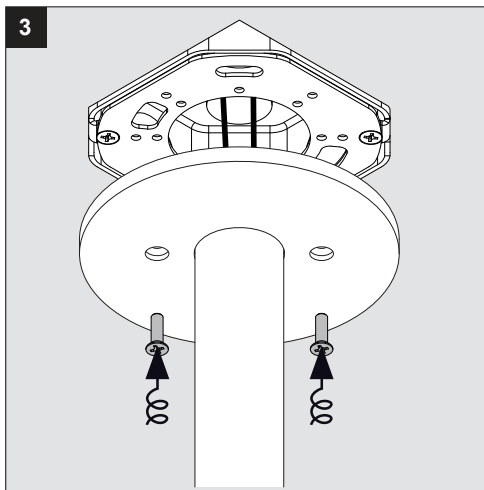

INSTALLATION LUMINAIRE

Accessories

De verlichtingsbron van dit verlichtingstoestel zal enkel door de fabrikant of door de fabrikant aangestelde installateur vervangen worden.

La source lumière de cet appareil ne sera remplacée que par l'entreprise ou par un agent reconnu.

Das enthaltene Leuchtmittel sollte nur durch entsprechendes Fachpersonal ersetzt werden.

The light source contained in this luminaire shall only be replaced by the manufacturer or his service agent.

La fuente de iluminación que tiene esta luminaria sólo puede remplazarse por el fabricante o por un instalador autorizado.

La sorgente luminosa incorporata in questo apparecchio può essere sostituita solo dal produttore, da un suo centro assistenza oppure da una persona in possesso della necessaria abilitazione.