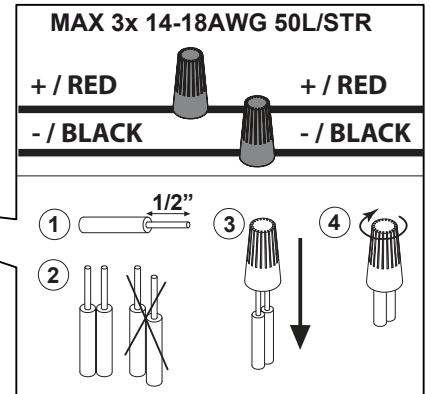

INSTALLATION LUMINAIRE

Accessories

De verlichtingsbron van dit verlichtingstoestel zal enkel door de fabrikant of door de fabrikant aangestelde installateur vervangen worden.

La source lumière de cet appareil ne sera remplacée que par l'entreprise ou par un agent reconnu.

Das enthaltene Leuchtmittel sollte nur durch entsprechendes Fachpersonal ersetzt werden.

The light source contained in this luminaire shall only be replaced by the manufacturer or his service agent.

La fuente de iluminación que tiene esta luminaria sólo puede remplazarse por el fabricante o por un instalador autorizado.

La sorgente luminosa incorporata in questo apparecchio può essere sostituita solo dal produttore, da un suo centro assistenza oppure da una persona in possesso della necessaria abilitazione.