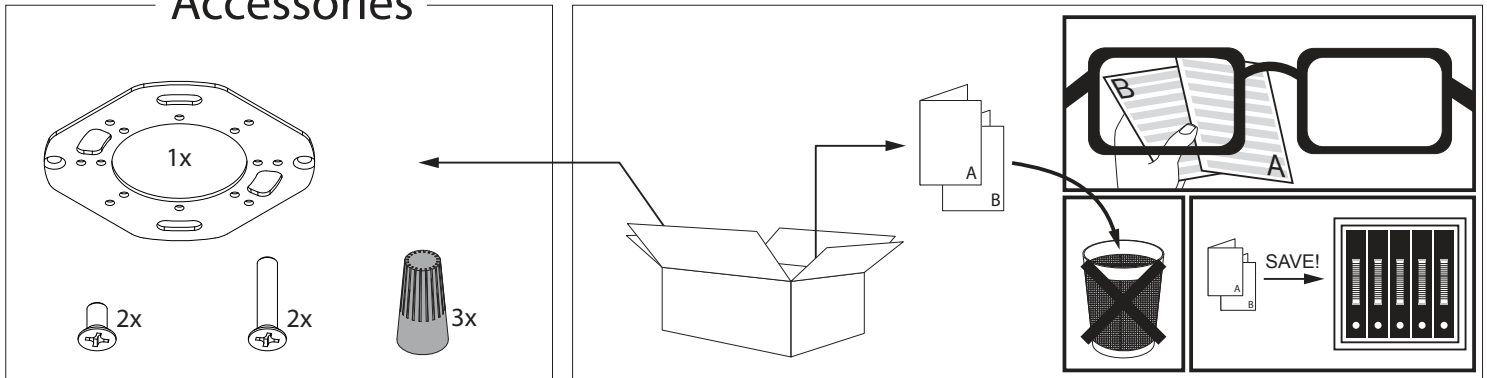

INSTALLATION LUMINAIRE

Accessories

De verlichtingsbron van dit verlichtingstoestel zal enkel door de fabrikant of door de fabrikant aangestelde installateur vervangen worden.

La source lumière de cet appareil ne sera remplacée que par l'entreprise ou par un agent reconnu.

Das enthaltene Leuchtmittel sollte nur durch entsprechendes Fachpersonal ersetzt werden.

The light source contained in this luminaire shall only be replaced by the manufacturer or his service agent.

La fuente de iluminación que tiene esta luminaria sólo puede remplazarse por el fabricante o por un instalador autorizado.

La sorgente luminosa incorporata in questo apparecchio può essere sostituita solo dal produttore, da un suo centro assistenza oppure da una persona in possesso della necessaria abilitazione.