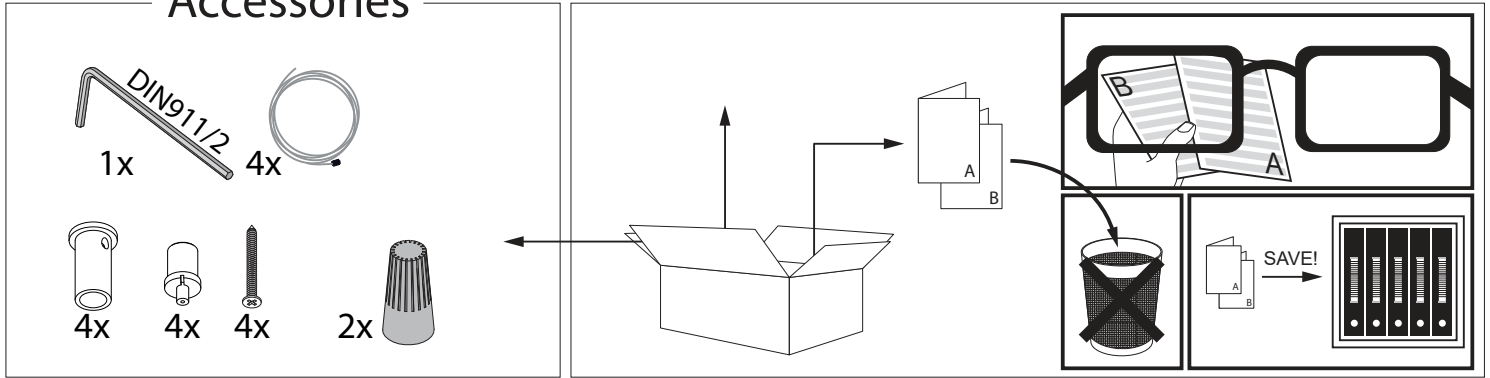

INSTALLATION LUMINAIRE

Accessories