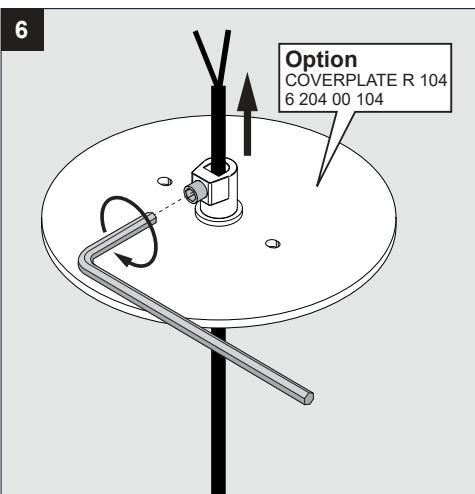

INSTALLATION LUMINAIRE

Accessories