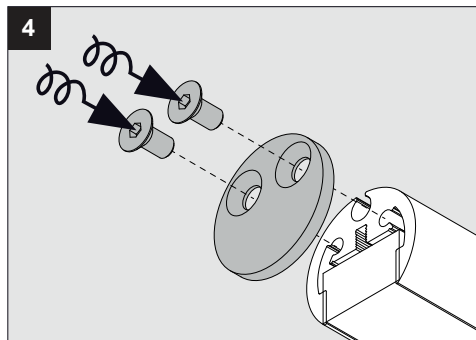

INSTALLATION LUMINAIRE

Accessories