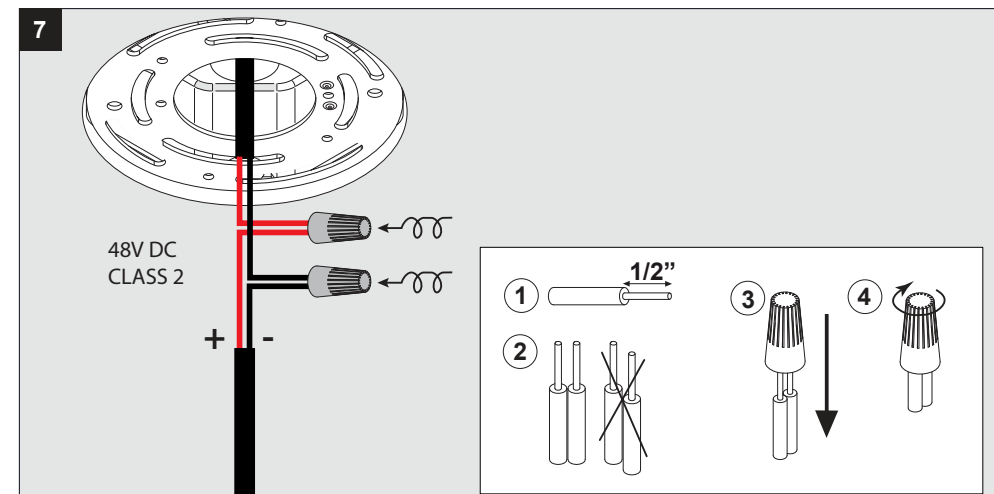

INSTALLATION LUMINAIRE

Accessories