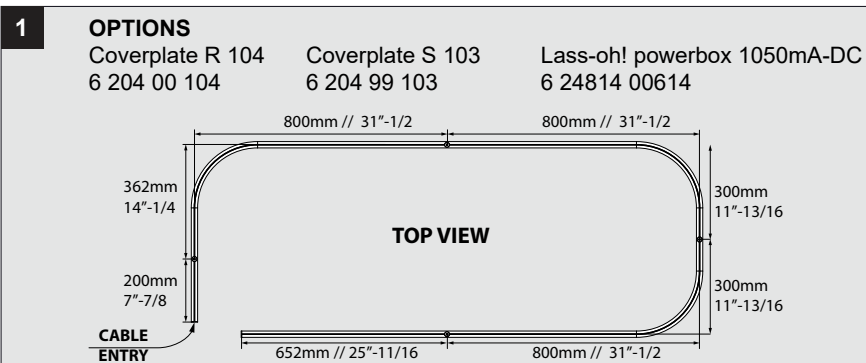

INSTALLATION LUMINAIRE

Accessories