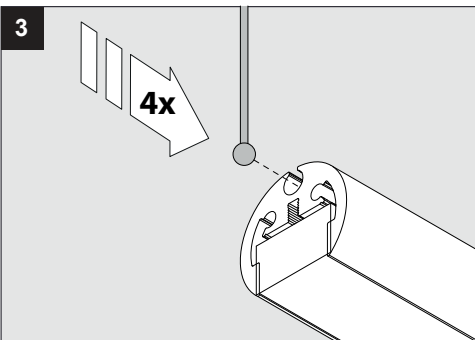

INSTALLATION LUMINAIRE

Accessories