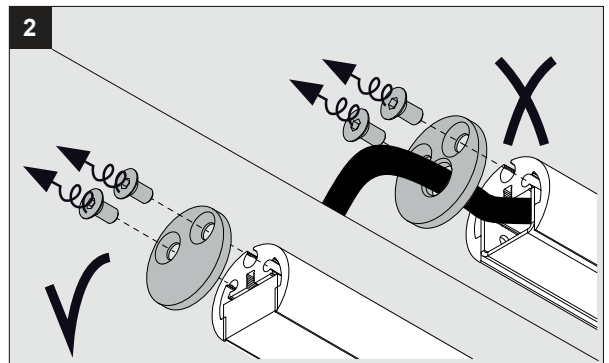

INSTALLATION LUMINAIRE

Accessories