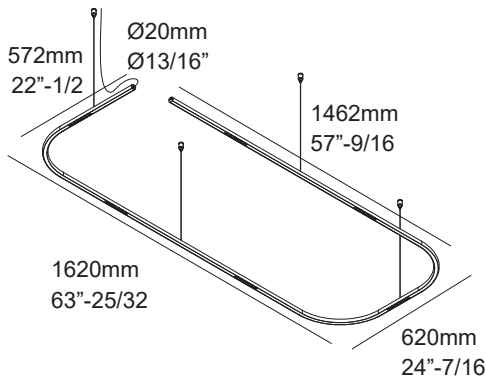

- LASS-OH! 60160 92734 ◇
- 6 24813 9220 ◇
- ◇ = B / GC
- LASS-OH! 60160 93034 ◇
- 6 24813 9320 ◇
- ◇ = B / GC
- LASS-OH! 60160 93534 ◇
- 6 24813 9520 ◇
- ◇ = B / GC

**Application**

Ceiling surface mounted pendant luminaire  
 Installation to a standard j-box with optional coverplate  
 For indoor use only

**Color Finish**

B - BLACK  
 GC - GOLD COLORED

**Light source**

6x DOT.COM S6 MODULES  
 Per module, 6x 1W LED

**Product description**

Powder coated aluminum assembly  
 EXCL. 1050mA-DC Power supply 34,8V typical voltage  
 Class 2 circuits only, current controlled.  
 1x Cable 2x18 AWG  
 4x Suspension cable 9' long included  
 Suitable for damp locations  
 Protected against solid objects greater than 12mm ➔ IP20  
 Weight: 2,6lbs 1,2kg

3"  
75 mm

3"  
75 mm

**WARNING!**  
The weight of the luminaire must be suspended by the steel cables,  
not by the power cord.

**ATTENTION!**  
Le poids du luminaire doit être suspendu par les cables en acier,  
le cable électrique ne peut pas suspendre le luminaire.