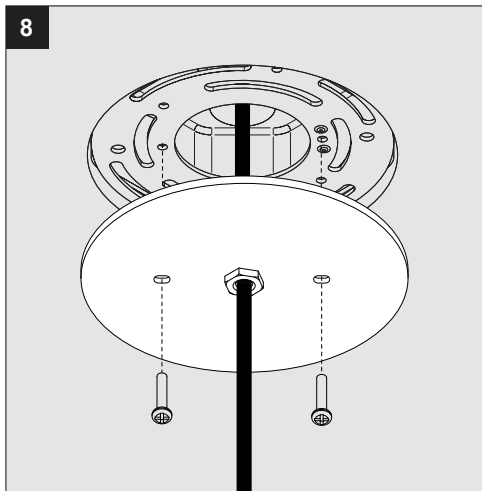

INSTALLATION LUMINAIRE

De verlichtingsbron van dit verlichtingstoestel zal enkel door de fabrikant of door de fabrikant aangestelde installateur vervangen worden.

La source lumière de cet appareil ne sera remplacée que par l'entrepre-
se ou par un agent reconnu.

Das enthaltene Leuchtmittel sollte nur durch entsprechendes Fachper-
sonal ersetzt werden.

The light source contained in this luminaire shall only be replaced by
the manufacturer or his service agent.

La fuente de iluminación que tiene esta luminaria sólo puede reempla-
zarse por el fabricante o por un instalador autorizado.

La sorgente luminosa incorporata in questo apparecchio può essere
sostituita solo dal produt tore, da un suo centro assistenza oppure da
una persona in possesso della necessaria abilitazione.