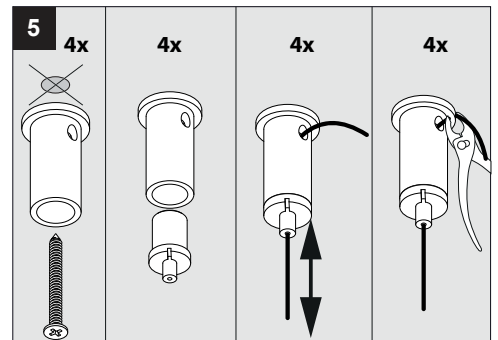

INSTALLATION LUMINAIRE

Accessories