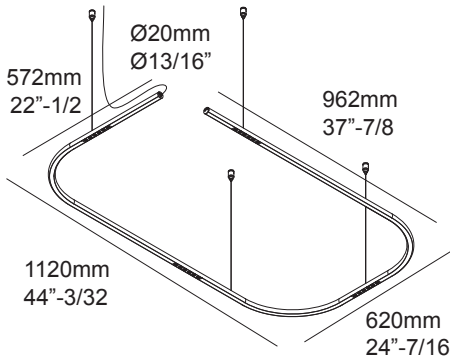

- LASS-OH! 60110 92734 ◇
- 6 24812 9220 ◇
- ◇= B / GC
- LASS-OH! 60110 93034 ◇
- 6 24812 9320 ◇
- ◇= B / GC
- LASS-OH! 60110 93534 ◇
- 6 24812 9520 ◇
- ◇= B / GC

Application

Ceiling surface mounted pendant luminaire
 Installation to a standard j-box with optional coverplate
 For indoor use only

Color Finish

B - BLACK
 GC - GOLD COLORED

Light source

4x DOT.COM S6 MODULES
 Per module, 6x 1W LED

Product description

Powder coated aluminum assembly
 EXCL. 700mA-DC Power supply 34,8V typical voltage
 Class 2 circuits only, current controlled.
 1x Cable 2x18 AWG
 4x Suspension cable 9' long included
 Suitable for damp locations
 Protected against solid objects greater than 12mm ➔ IP20
 Weight: 2,6lbs 1,2kg

Options

Coverplate R 104	6 204 00 104
Coverplate R 103	6 204 99 103

INSTALLATION LUMINAIRE

Accessories

1

TOP VIEW

850mm // 33"-15/32 250mm // 9"-27/32

282mm // 11"-7/64 300mm // 11"-13/16

3"
75 mm

3"
75 mm

WARNING!
The weight of the luminaire must be suspended by the steel cables, not by the power cord.

ATTENTION!
Le poids du luminaire doit être suspendu par les cables en acier, le cable électrique ne peut pas suspendre le luminaire.