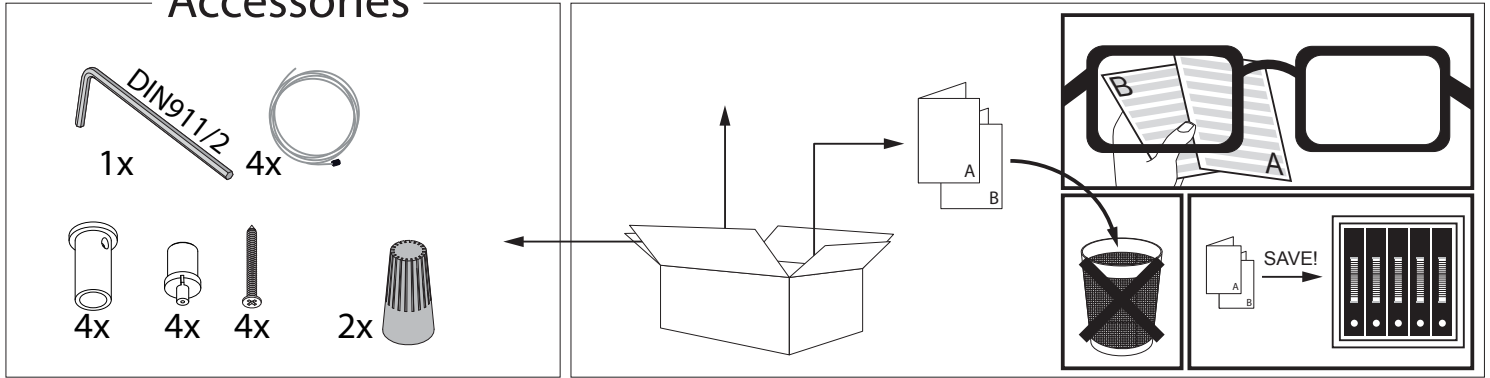

Color Finish

B - BLACK
 GC - GOLD COLORED

Light source

4x DOT.COM S6 MODULES
 Per module, 6x 1W LED

Product description

Powder coated aluminum assembly
 EXCL. 700mA-DC Power supply 34,8V typical voltage
 Class 2 circuits only, current controlled.
 1x Cable 2x18 AWG
 4x Suspension cable 9' long included
 Suitable for damp locations
 Protected against solid objects greater than 12mm ➔ IP20
 Weight: 2,6lbs 1,2kg

Options

Coverplate R 104	6 204 00 104
Coverplate R 103	6 204 99 103

INSTALLATION LUMINAIRE

Accessories

1

TOP VIEW

850mm // 33"-15/32 250mm // 9"-27/32

282mm // 11"-7/64 300mm // 11"-13/16