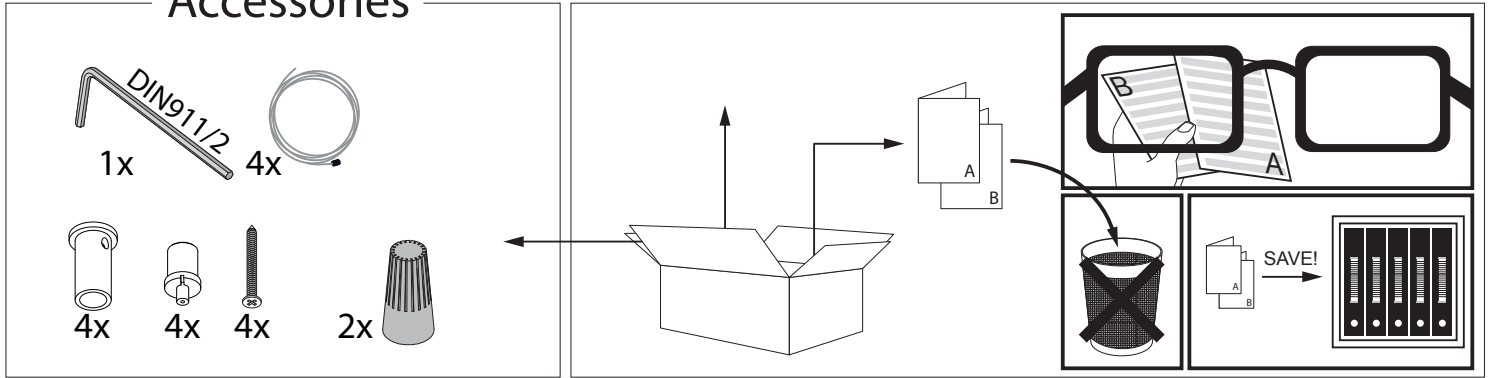

INSTALLATION LUMINAIRE

Accessories