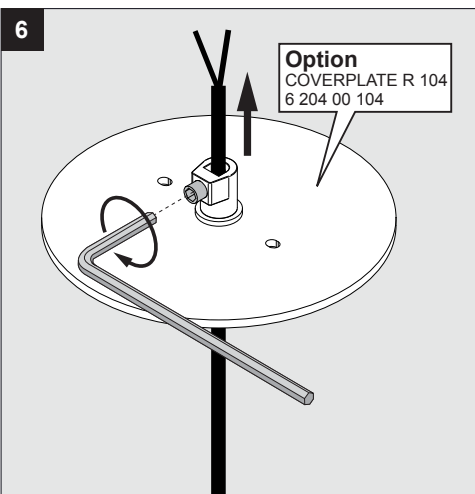

Color Finish

B - BLACK
 GC - GOLD COLORED

Light source

4x DOT.COM S6 MODULES
 Per module, 6x 1W LED

Product description

Powder coated aluminum assembly
 EXCL. 700mA-DC Power supply 34,8V typical voltage
 Class 2 circuits only, current controlled.
 1x Cable 2x18 AWG
 4x Suspension cable 9' long included
 Suitable for damp locations
 Protected against solid objects greater than 12mm ➔ IP20
 Weight: 2,6lbs 1,2kg

Options

- Coverplate R 104 6 204 00 104
- Coverplate R 103 6 204 99 103

INSTALLATION LUMINAIRE

Accessories

INSTALLATION LUMINAIRE

De verlichtingsbron van dit verlichtingstoestel zal enkel door de fabrikant of door de fabrikant aangestelde installateur vervangen worden.

3"
75 mm

3"
75 mm

WARNING!
The weight of the luminaire must be suspended by the steel cables, not by the power cord.

ATTENTION!
Le poids du luminaire doit être suspendu par les cables en acier, le cable électrique ne peut pas suspendre le luminaire.