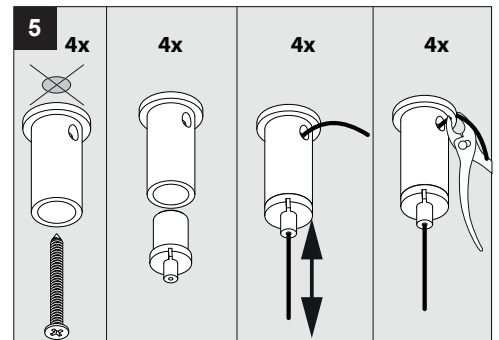

Color Finish

B - BLACK
 GC - GOLD COLORED

Light source

4x DOT.COM S6 MODULES
 Per module, 6x 1W LED

Product description

Powder coated aluminum assembly
 EXCL. 700mA-DC Power supply 34,8V typical voltage
 Class 2 circuits only, current controlled.
 1x Cable 2x18 AWG
 4x Suspension cable 9' long included
 Suitable for damp locations
 Protected against solid objects greater than 12mm ➔ IP20
 Weight: 2,6lbs 1,2kg

Options

- Coverplate R 104 6 204 00 104
- Coverplate R 103 6 204 99 103

INSTALLATION LUMINAIRE

Accessories

INSTALLATION LUMINAIRE

De verlichtingsbron van dit verlichtingstoestel zal enkel door de fabrikant of door de fabrikant aangestelde installateur vervangen worden.