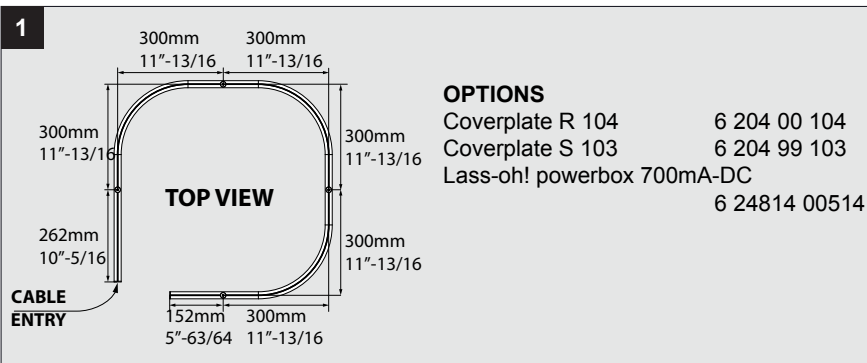

INSTALLATION LUMINAIRE

Accessories