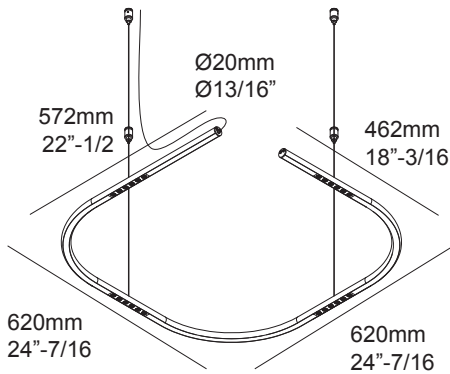

- LASS-OH! 6060 92734 ◇
- 6 24811 9220 ◇
- ◇= B / GC
- LASS-OH! 6060 93034 ◇
- 6 24811 9320 ◇
- ◇= B / GC
- LASS-OH! 6060 93534 ◇
- 6 24811 9520 ◇
- ◇= B / GC

Application

Ceiling surface mounted pendant luminaire
 Installation to a standard j-box with optional coverplate
 For indoor use only

Color Finish

B - BLACK
 GC - GOLD COLORED

Light source

4x DOT.COM S6 MODULES
 Per module, 6x 1W LED

Product description

Powder coated aluminum assembly
 EXCL. 700mA-DC Power supply 34,8V typical voltage
 Class 2 circuits only, current controlled.
 1x Cable 2x18 AWG
 4x Suspension cable 9' long included
 Suitable for damp locations
 Protected against solid objects greater than 12mm ➔ IP20
 Weight: 2,6lbs 1,2kg

3"
75 mm

3"
75 mm

WARNING!
The weight of the luminaire must be suspended by the steel cables, not by the power cord.

ATTENTION!
Le poids du luminaire doit être suspendu par les cables en acier, le cable électrique ne peut pas suspendre le luminaire.