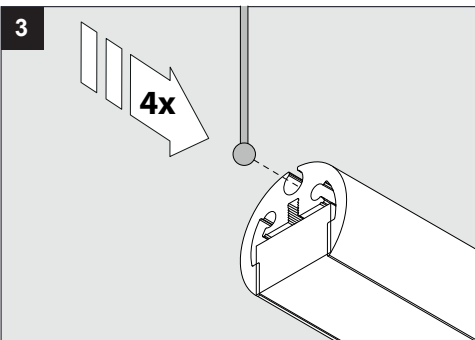

INSTALLATION LUMINAIRE

Accessories