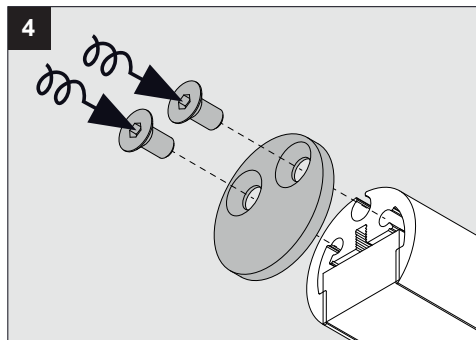

INSTALLATION LUMINAIRE

Accessories