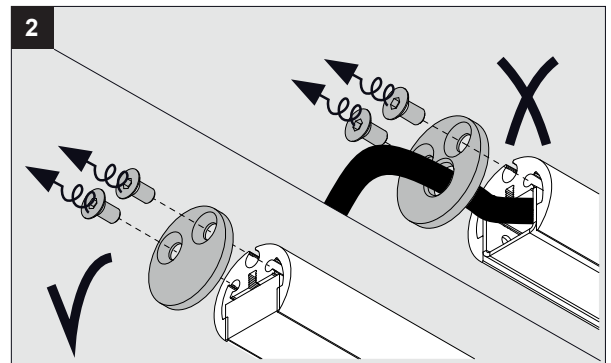

INSTALLATION LUMINAIRE

Accessories