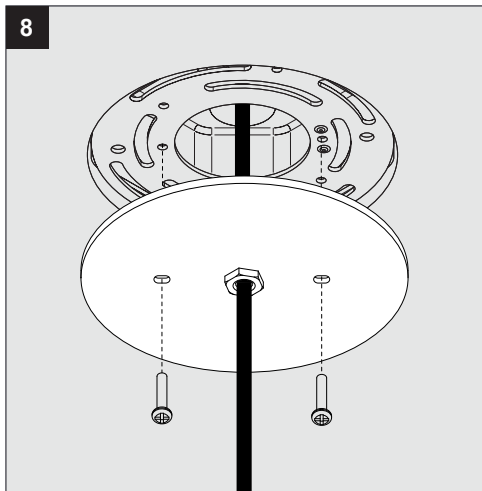

Color Finish

B - BLACK
 GC - GOLD COLORED

Light source

4x DOT.COM S6 MODULES
 Per module, 6x 1W LED

Product description

Powder coated aluminum assembly
 EXCL. 700mA-DC Power supply 34,8V typical voltage
 Class 2 circuits only, current controlled.
 1x Cable 2x18 AWG
 4x Suspension cable 9' long included
 Suitable for damp locations
 Protected against solid objects greater than 12mm ➔ IP20
 Weight: 2,6lbs 1,2kg

Options

- Coverplate R 104 6 204 00 104
- Coverplate R 103 6 204 99 103

INSTALLATION LUMINAIRE

Accessories

INSTALLATION LUMINAIRE

De verlichtingsbron van dit verlichtingstoestel zal enkel door de fabrikant of door de fabrikant aangestelde installateur vervangen worden.