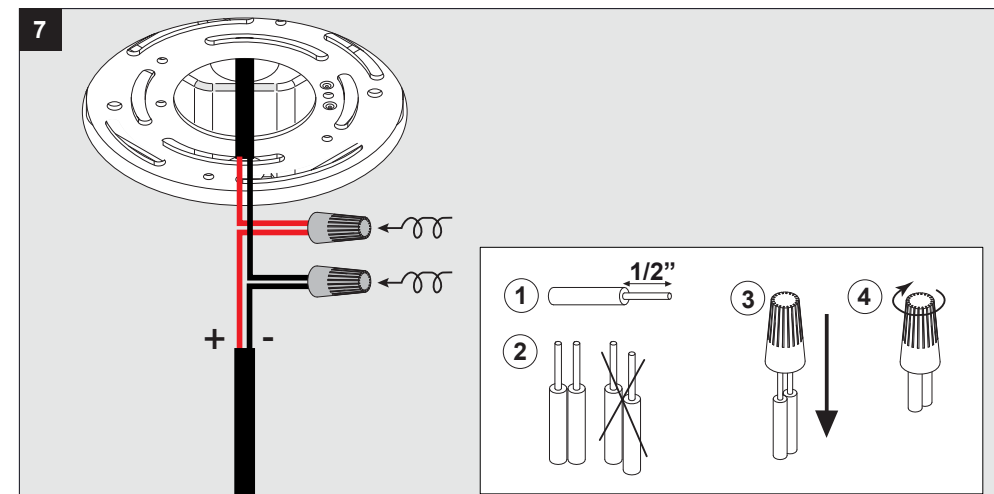

Color Finish

B - BLACK
 GC - GOLD COLORED

Light source

4x DOT.COM S6 MODULES
 Per module, 6x 1W LED

Product description

Powder coated aluminum assembly
 EXCL. 700mA-DC Power supply 34,8V typical voltage
 Class 2 circuits only, current controlled.
 1x Cable 2x18 AWG
 4x Suspension cable 9' long included
 Suitable for damp locations
 Protected against solid objects greater than 12mm ➔ IP20
 Weight: 2,6lbs 1,2kg

Options

- Coverplate R 104 6 204 00 104
- Coverplate R 103 6 204 99 103

INSTALLATION LUMINAIRE

Accessories

INSTALLATION LUMINAIRE

De verlichtingsbron van dit verlichtingstoestel zal enkel door de fabrikant of door de fabrikant aangestelde installateur vervangen worden.

3"
75 mm

3"
75 mm

WARNING!
The weight of the luminaire must be suspended by the steel cables, not by the power cord.

ATTENTION!
Le poids du luminaire doit être suspendu par les cables en acier, le cable électrique ne peut pas suspendre le luminaire.