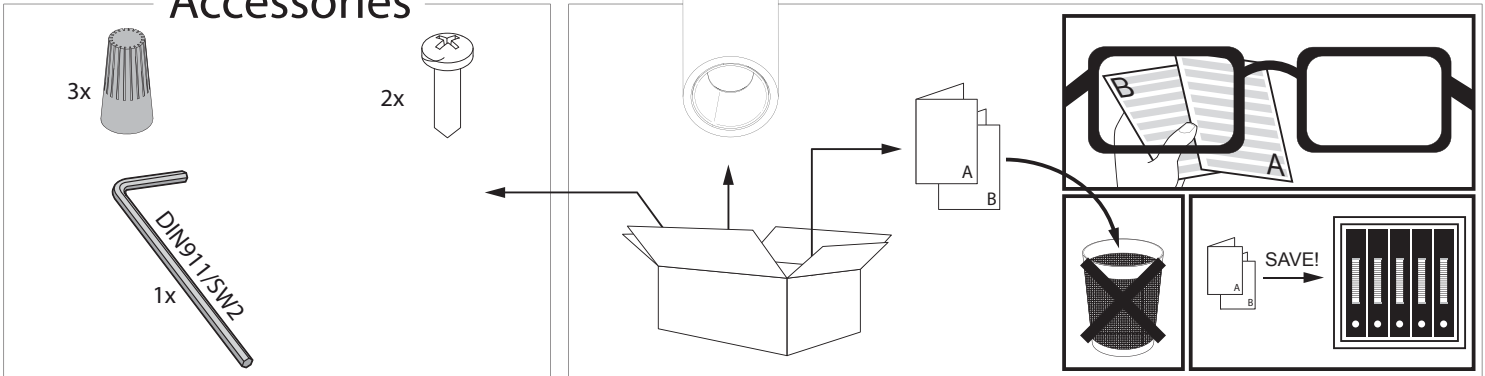

INSTALLATION LUMINAIRE

Accessories