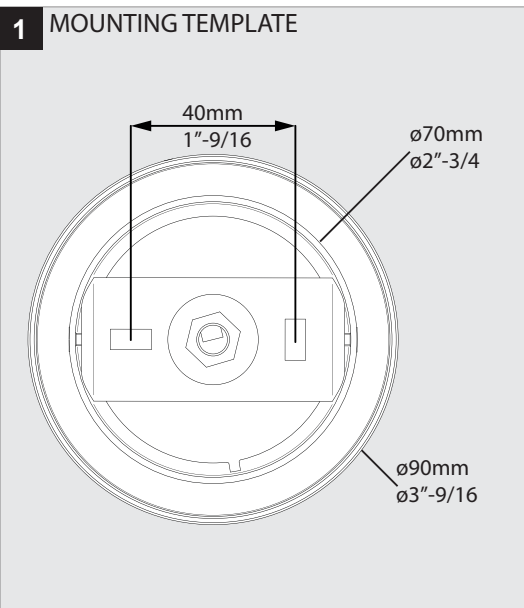

INSTALLATION LUMINAIRE

Accessories