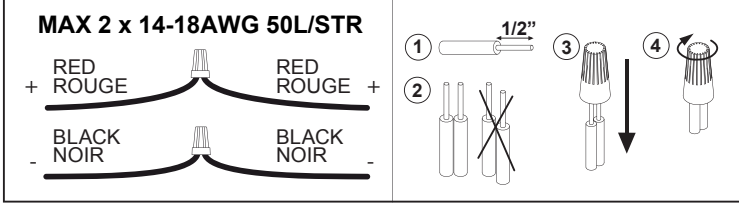

INSTALLATION LUMINAIRE

Accessories