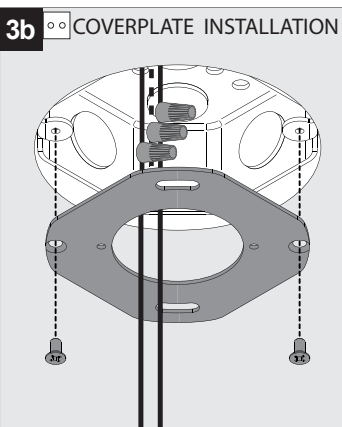

INSTALLATION LUMINAIRE

Accessories