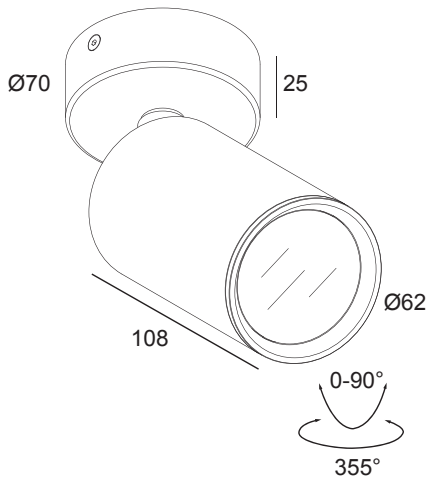

Accessories not supplied (option)

6 204 00 118 COVERPLATE R 118

6 207 02 01 MUD KIT 1