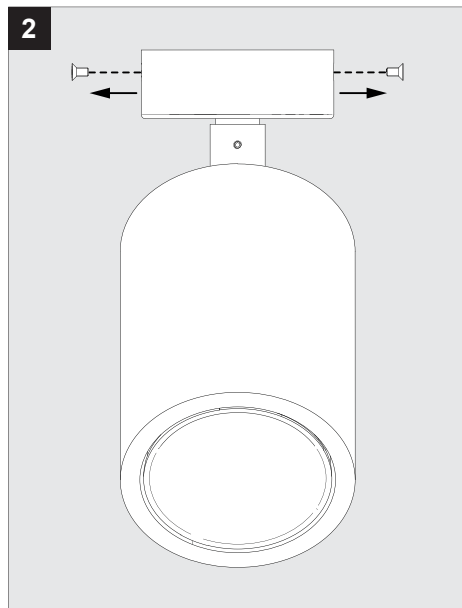

INSTALLATION LUMINAIRE

Accessories