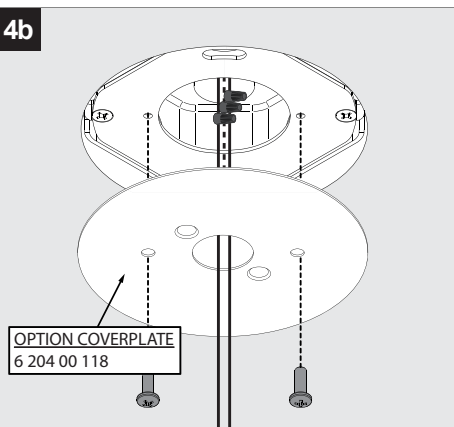

INSTALLATION LUMINAIRE

Accessories