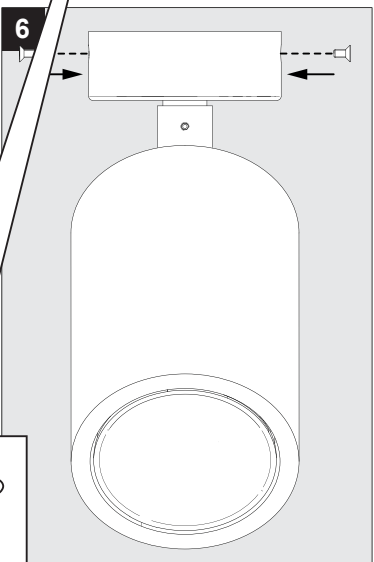

INSTALLATION LUMINAIRE

Accessories