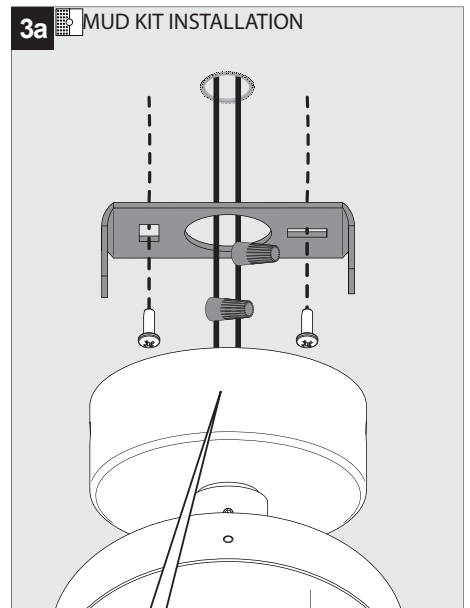

◇= B-B / W-B / FG-B / FBR-B

**Application**

Ceiling surface mounted

Installation to a standard EMT/FMC fitting, with optional Mud kit or Coverplate installation

For indoor use only

**Color Finish**

W - White

B - Black

FG - Flemish Gold

FBR - Flemish Bronze

**Light source**

One 8,7W max POWERLED WHITE (500mA) ( Typical forward voltage: 12,4V )

1x ADJUSTABLE REFLECTOR 11°- 44° INCLUDED

**Product description**

Surface treated aluminum construction

Remote class 2 current controlled power supply required

Electronic power supply not included,

Suitable for damp locations

Protected against solid objects greater than 12mm ➡ IP20

Weight: 1,1lbs 0,5 kg

**Accessories not supplied (option)**

6 204 00 118 COVERPLATE R 118

6 207 02 01 MUD KIT 1

**INSTALLATION LUMINAIRE**

**Accessories**

 INSTALLATION LUMINAIRE