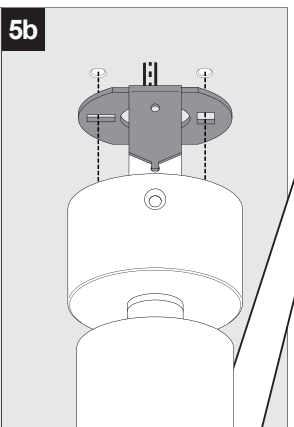

B - Black

FG - Flemish Gold

FBR - Flemish Bronze

**Light source**

One 8,7W max POWERLED WHITE (500mA) ( Typical forward voltage: 12,4V )

1x ADJUSTABLE REFLECTOR 11°- 44° INCLUDED

**Product description**

Surface treated aluminum construction

Remote class 2 current controlled power supply required

Electronic power supply not included,

Suitable for damp locations

Protected against solid objects greater than 12mm ➡ IP20

Weight: 1,1lbs 0,5 kg

**Accessories not supplied (option)**

6 204 00 118 COVERPLATE R 118

6 207 02 01 MUD KIT 1

**INSTALLATION LUMINAIRE**

**Accessories**

 INSTALLATION LUMINAIRE