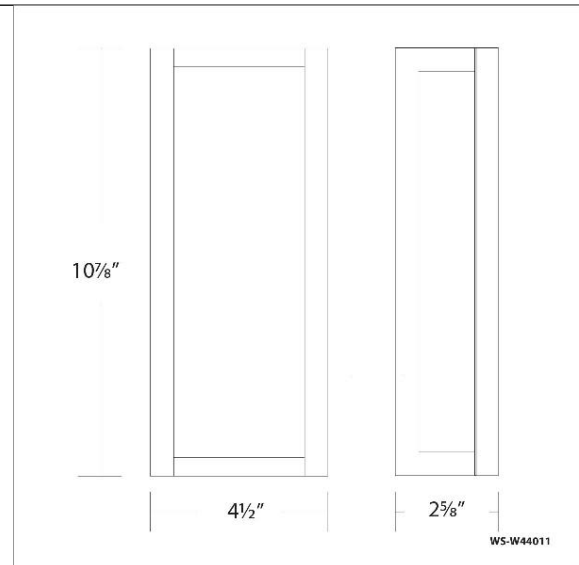

LINE DRAWING: