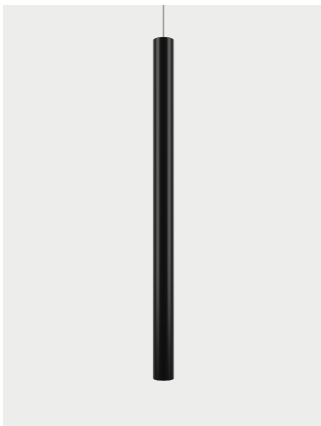

Other applications of A-Tube

Suspension