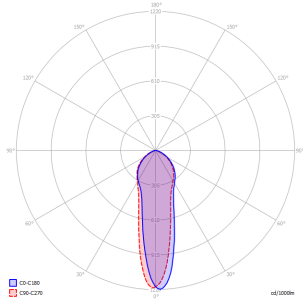

## A-Tube Medium, *design by Studio Italia Design, 2013*

Polar diagram

Light source

E26 Par16 LED  
• 1 x max 8W