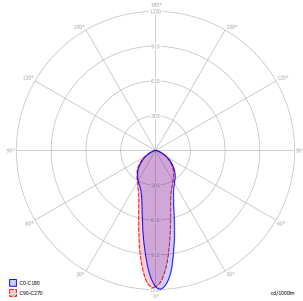

A-Tube,  
design by Studio Italia Design, 2013

Ceiling

A simple form that delivers the light to wherever it's needed, enhancing the space. Tubular and slim, A-Tube is a versatile lamp available in three different sizes and three finishes. It can be fixed directly to the ceiling, suspended singularly, or used in cluster compositions to create special effects.

A-Tube Large	Light source	Frame: Aluminium	Diffuser:	Code
<p>Ø 6 cm Ø 2.36"</p> <p>100 cm 39.37"</p> <p>Ø 6 cm Ø 2.36"</p>	<p>E26 Par16 LED • 1 x max 8W</p>	<p>● Matte White 9010</p>	—	096413
		<p>● Coppery Bronze</p>	—	096426
		<p>● Matte Black 9005</p>	—	096435

## A-Tube Large, *design by Studio Italia Design, 2013*

Polar diagram

Light source

E26 Par16 LED  
• 1 x max 8W