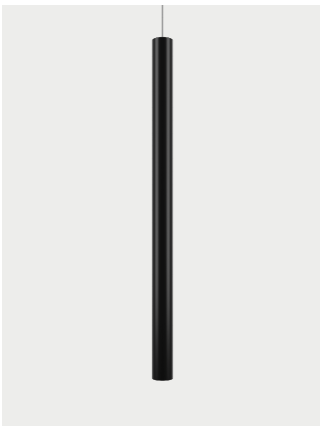

Other applications of A-Tube

Suspension