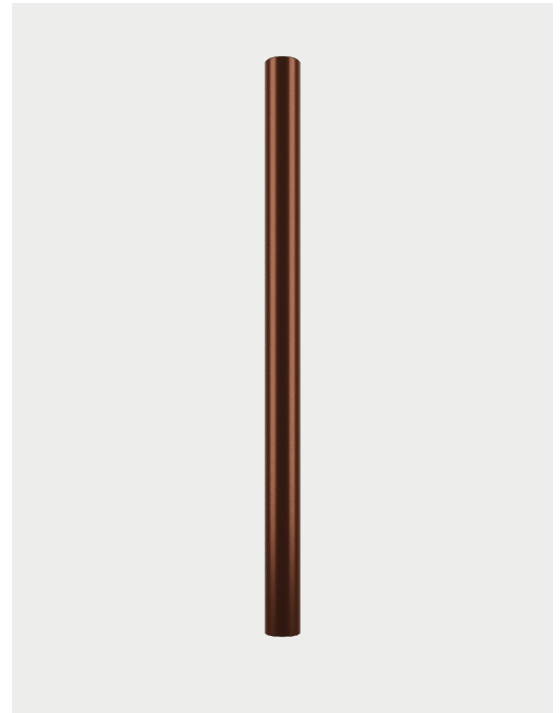

A-Tube,  
design by Studio Italia Design, 2013

Ceiling

A simple form that delivers the light to wherever it's needed, enhancing the space. Tubular and slim, A-Tube is a versatile lamp available in three different sizes and three finishes. It can be fixed directly to the ceiling, suspended singularly, or used in cluster compositions to create special effects.

A-Tube Large	Light source	Frame: Aluminium	Diffuser:	Code
<p>Ø 6 cm Ø 2.36"</p> <p>100 cm 39.37"</p> <p>Ø 6 cm Ø 2.36"</p>	<p>E26 Par16 LED • 1 x max 8W</p>	<p>● Matte White 9010</p>	—	096413
		<p>● Coppery Bronze</p>	—	096426
		<p>● Matte Black 9005</p>	—	096435

## A-Tube Large, *design by Studio Italia Design, 2013*

Polar diagram

Light source

E26 Par16 LED  
• 1 x max 8W