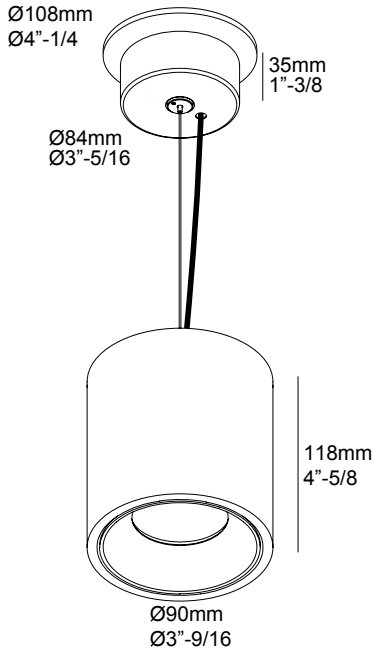

Accessories not supplied (option)

201 02 01	HONEYCOMB 78
201 02 04	SOFTENING LENS 78
201 02 05	GLASS SBL 78