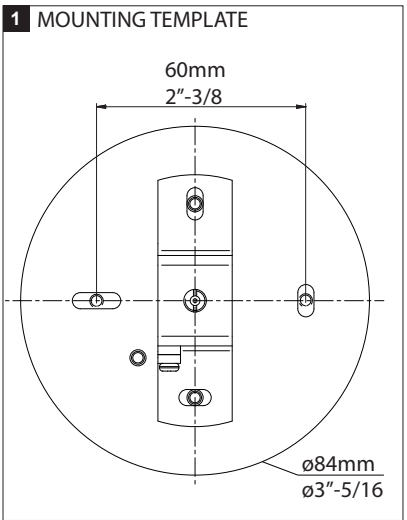

INSTALLATION LUMINAIRE

Accessories