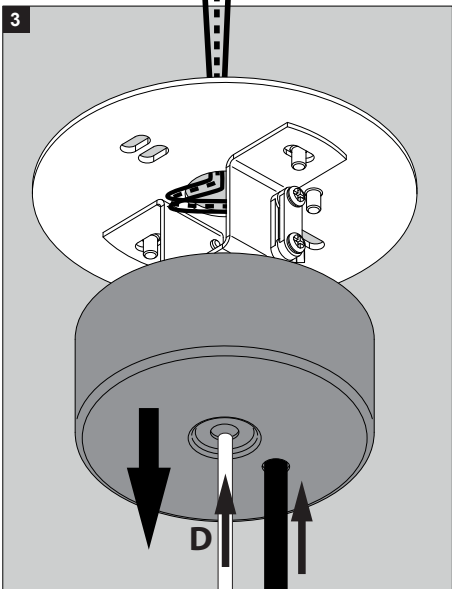

Application

Ceiling surface suspended
 Installation to a standard 4" octagonal junction box
 For indoor use only

Color Finish

W - White
 B - Black
 MATT - Gold matte

Light source

1x Powered White 10,4 W

Product description

Surface treated aluminum construction
 Input voltage: 120V / 60Hz
 Electronic dimmable power supply included,
 500mA current controlled, Mains dimmable
 Cable suspension single auto 5' included
 Cable 3x18AWG 5' included
 Suitable for dry or damp locations
 Protected against solid objects greater than 12mm ➔ IP20
 Weight: 2,0lbs 0,9kg

Accessories not supplied (option)

201 02 01	HONEYCOMB 78
201 02 04	SOFTENING LENS 78
201 02 05	GLASS SBL 78

INSTALLATION LUMINAIRE

Accessories

 INSTALLATION LUMINAIRE