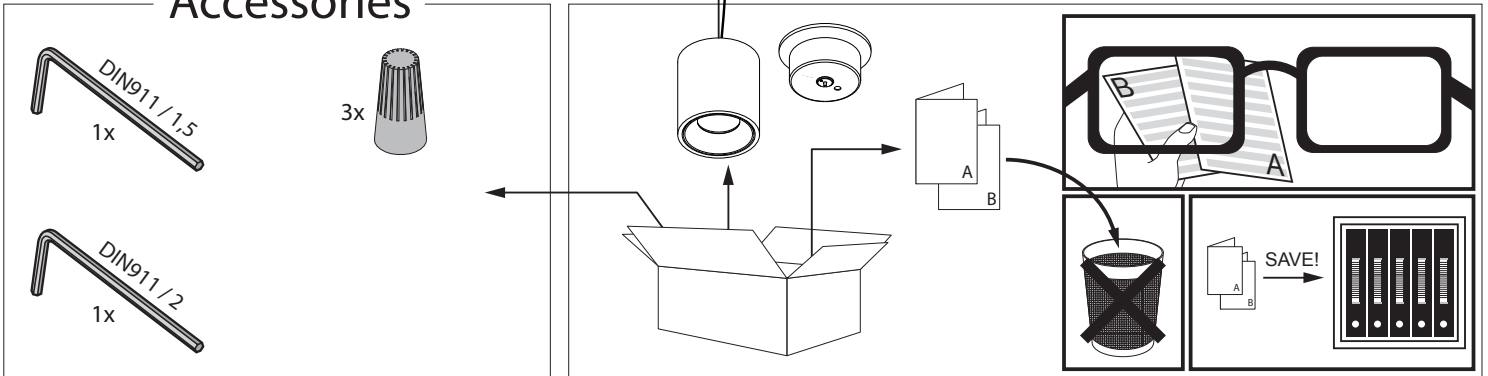

Application

Ceiling surface suspended
 Installation to a standard 4" octagonal junction box
 For indoor use only

Color Finish

W - White
 B - Black
 MATT - Gold matte

Light source

1x Powered White 10,4 W

Product description

Surface treated aluminum construction
 Input voltage: 120V / 60Hz
 Electronic dimmable power supply included,
 500mA current controlled, Mains dimmable
 Cable suspension single auto 5' included
 Cable 3x18AWG 5' included
 Suitable for dry or damp locations
 Protected against solid objects greater than 12mm ➔ IP20
 Weight: 2,0lbs 0,9kg

Accessories not supplied (option)

201 02 01	HONEYCOMB 78
201 02 04	SOFTENING LENS 78
201 02 05	GLASS SBL 78

INSTALLATION LUMINAIRE

Accessories

 INSTALLATION LUMINAIRE