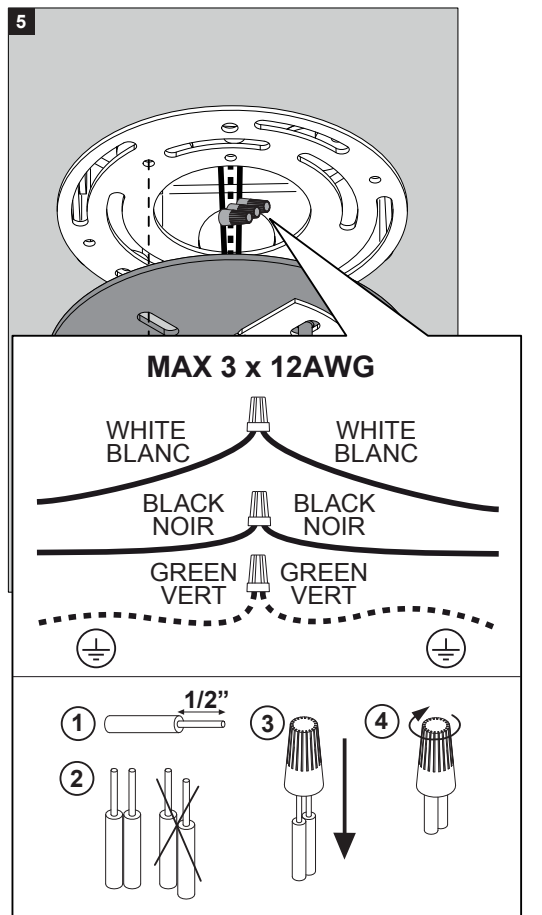

Application

Ceiling surface suspended
 Installation to a standard 4" octagonal junction box
 For indoor use only

Color Finish

W - White
 B - Black
 MATT - Gold matte

Light source

1x Powered White 10,4 W

Product description

Surface treated aluminum construction
 Input voltage: 120V / 60Hz
 Electronic dimmable power supply included,
 500mA current controlled, Mains dimmable
 Cable suspension single auto 5' included
 Cable 3x18AWG 5' included
 Suitable for dry or damp locations
 Protected against solid objects greater than 12mm ➔ IP20
 Weight: 2,0lbs 0,9kg

Accessories not supplied (option)

201 02 01	HONEYCOMB 78
201 02 04	SOFTENING LENS 78
201 02 05	GLASS SBL 78

INSTALLATION LUMINAIRE

Accessories

 INSTALLATION LUMINAIRE