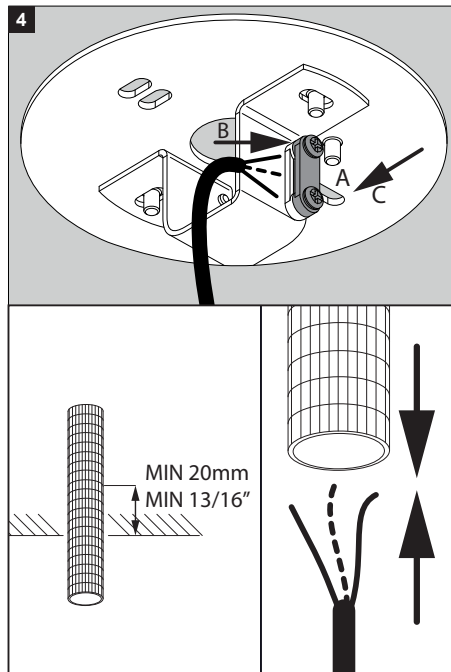

Application

Ceiling surface suspended
 Installation to a standard 4" octagonal junction box
 For indoor use only

Color Finish

W - White
 B - Black
 MATT - Gold matte

Light source

1x Powered White 10,4 W

Product description

Surface treated aluminum construction
 Input voltage: 120V / 60Hz
 Electronic dimmable power supply included,
 500mA current controlled, Mains dimmable
 Cable suspension single auto 5' included
 Cable 3x18AWG 5' included
 Suitable for dry or damp locations
 Protected against solid objects greater than 12mm ➔ IP20
 Weight: 2,0lbs 0,9kg

Accessories not supplied (option)

201 02 01	HONEYCOMB 78
201 02 04	SOFTENING LENS 78
201 02 05	GLASS SBL 78

INSTALLATION LUMINAIRE

Accessories

 INSTALLATION LUMINAIRE