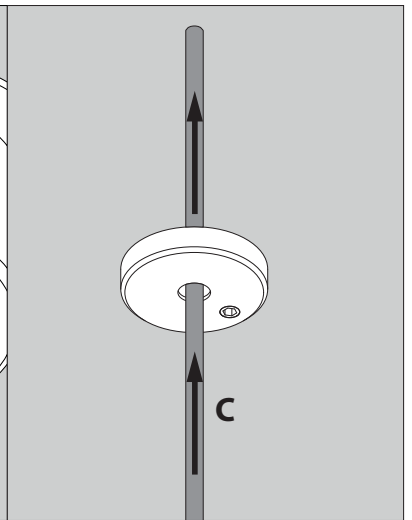

Application

Ceiling surface suspended
 Installation to a standard 4" octagonal junction box
 For indoor use only

Color Finish

W - White
 B - Black
 MATT - Gold matte

Light source

1x Powered White 10,4 W

Product description

Surface treated aluminum construction
 Input voltage: 120V / 60Hz
 Electronic dimmable power supply included,
 500mA current controlled, Mains dimmable
 Cable suspension single auto 5' included
 Cable 3x18AWG 5' included
 Suitable for dry or damp locations
 Protected against solid objects greater than 12mm ➔ IP20
 Weight: 2,0lbs 0,9kg

Accessories not supplied (option)

201 02 01	HONEYCOMB 78
201 02 04	SOFTENING LENS 78
201 02 05	GLASS SBL 78

INSTALLATION LUMINAIRE

Accessories

 INSTALLATION LUMINAIRE