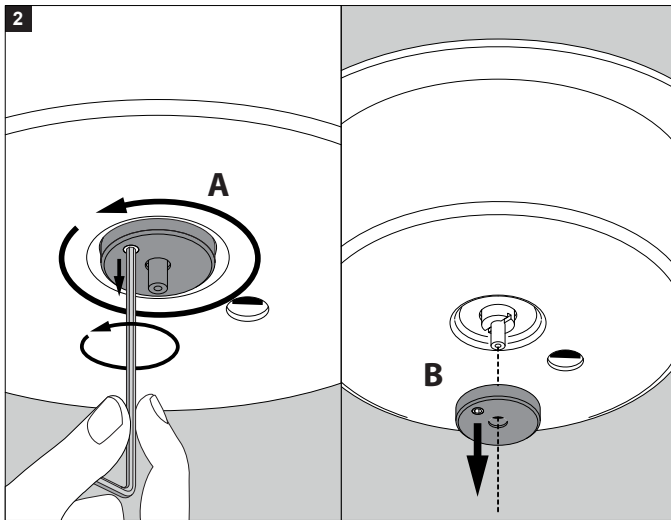

Application

Ceiling surface suspended
 Installation to a standard 4" octagonal junction box
 For indoor use only

Color Finish

W - White
 B - Black
 MATT - Gold matte

Light source

1x Powered White 10,4 W

Product description

Surface treated aluminum construction
 Input voltage: 120V / 60Hz
 Electronic dimmable power supply included,
 500mA current controlled, Mains dimmable
 Cable suspension single auto 5' included
 Cable 3x18AWG 5' included
 Suitable for dry or damp locations
 Protected against solid objects greater than 12mm ➔ IP20
 Weight: 2,0lbs 0,9kg

Accessories not supplied (option)

201 02 01	HONEYCOMB 78
201 02 04	SOFTENING LENS 78
201 02 05	GLASS SBL 78

INSTALLATION LUMINAIRE

Accessories

 INSTALLATION LUMINAIRE