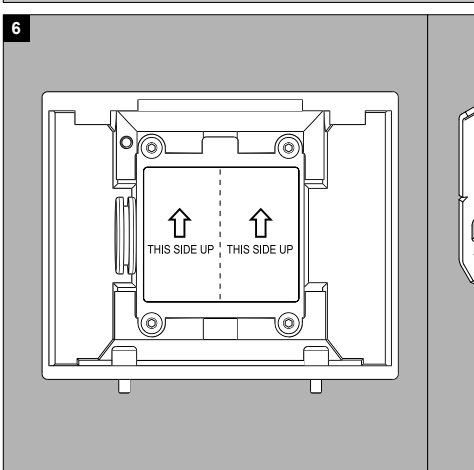

Surface treated aluminum housing
 Input voltage: 120V / 60Hz
 Electronic power supply included. 120V input, 350mA current controlled class 2 output.
 Suitable for dry or damp and wet locations
 Dust-tight - Protected against water jets ➡ IP65
 Weight: 3,1lbs 1,4kg

 INSTALLATION LUMINAIRE

Accessories

 Make sure that the arrows are pointing downwards when fixing the bracket against the wall

WATERPROOF CONNECT

A
DEVICE

B
HEAT
DEVICE

C
HEAT
DEVICE

 INSTALLATION LUMINAIRE

Add silicone to seal gaps around junction points to prevent water or moisture entry

**1.2m / 47" 1/4
height
minimum**

De verlichtingsbron van dit verlichtingstoestel zal enkel door de fabrikant of door de fabrikant aangestelde installateur vervangen worden.