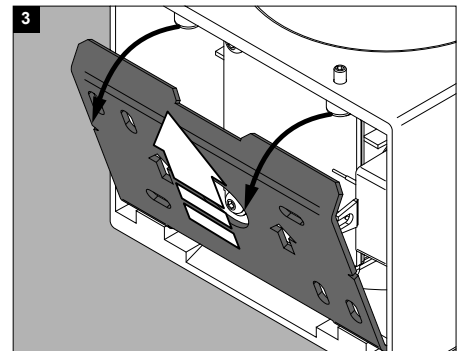

Surface treated aluminum housing
 Input voltage: 120V / 60Hz
 Electronic power supply included. 120V input, 350mA current controlled class 2 output.
 Suitable for dry or damp and wet locations
 Dust-tight - Protected against water jets ➡ IP65
 Weight: 3,1lbs 1,4kg

 INSTALLATION LUMINAIRE

Accessories

 Make sure that the arrows are pointing downwards when fixing the bracket against the wall

WATERPROOF CONNECT

A
DEVICE

B
HEAT
DEVICE

C
HEAT
DEVICE

 INSTALLATION LUMINAIRE

Add silicone to seal gaps around junction points to prevent water or moisture entry

**1.2m / 47" 1/4
height
minimum**

De verlichtingsbron van dit verlichtingstoestel zal enkel door de fabrikant of door de fabrikant aangestelde installateur vervangen worden.