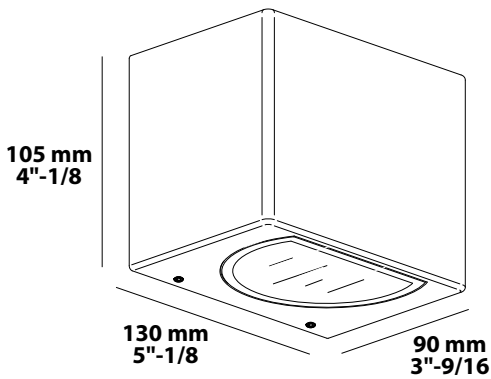

Surface treated aluminum housing
 Input voltage: 120V / 60Hz
 Electronic power supply included. 120V input, 350mA current controlled class 2 output.
 Suitable for dry or damp and wet locations
 Dust-tight - Protected against water jets ➡ IP65
 Weight: 3,1lbs 1,4kg

Add silicone to seal gaps around junction points to prevent water or moisture entry

**1.2m / 47" 1/4
height
minimum**

De verlichtingsbron van dit verlichtingstoestel zal enkel door de fabrikant of door de fabrikant aangestelde installateur vervangen worden.