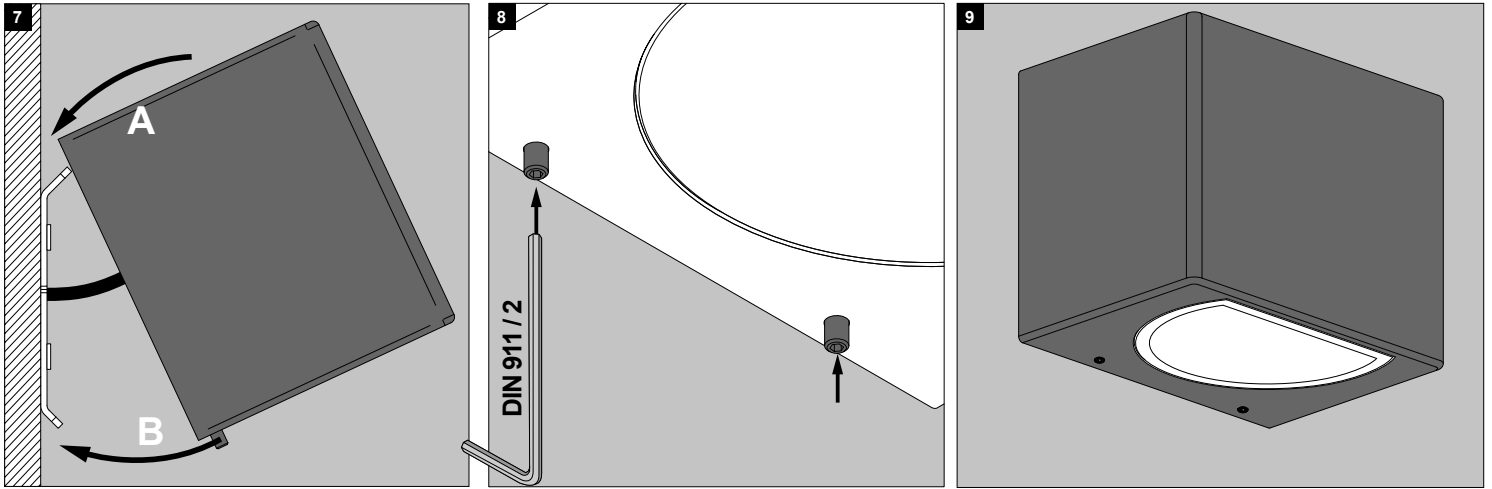

 INSTALLATION LUMINAIRE

Accessories

 Make sure that the arrows are pointing downwards when fixing the bracket against the wall

WATERPROOF CONNECT

A
DEVICE

B
HEAT
DEVICE

C
HEAT
DEVICE

 INSTALLATION LUMINAIRE

Add silicone to seal gaps around junction points to prevent water or moisture entry

**1.2m / 47" 1/4
height
minimum**

De verlichtingsbron van dit verlichtingstoestel zal enkel door de fabrikant of door de fabrikant aangestelde installateur vervangen worden.