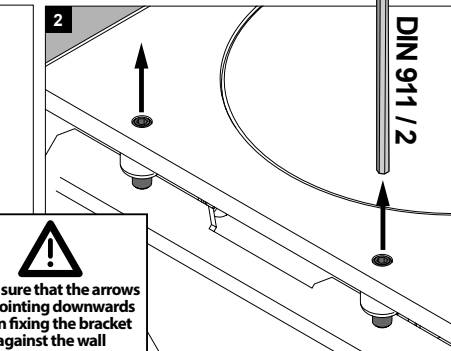

Surface treated aluminum housing
 Input voltage: 120V / 60Hz
 Electronic power supply included. 120V input, 350mA current controlled class 2 output.
 Suitable for dry or damp and wet locations
 Dust-tight - Protected against water jets ➡ IP65
 Weight: 3,1lbs 1,4kg

 INSTALLATION LUMINAIRE

Accessories

 Make sure that the arrows are pointing downwards when fixing the bracket against the wall

WATERPROOF CONNECT

A
DEVICE

B
HEAT
DEVICE

C
HEAT
DEVICE

 INSTALLATION LUMINAIRE

Add silicone to seal gaps around junction points to prevent water or moisture entry

**1.2m / 47" 1/4
height
minimum**

De verlichtingsbron van dit verlichtingstoestel zal enkel door de fabrikant of door de fabrikant aangestelde installateur vervangen worden.