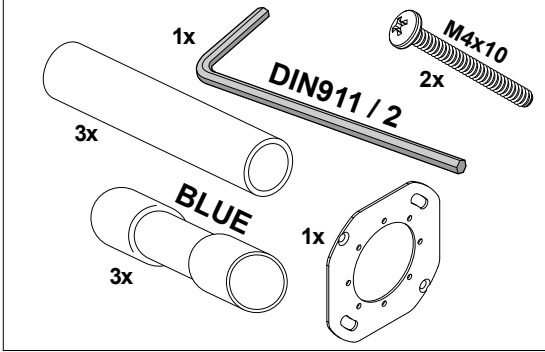

INSTALLATION LUMINAIRE

Accessories