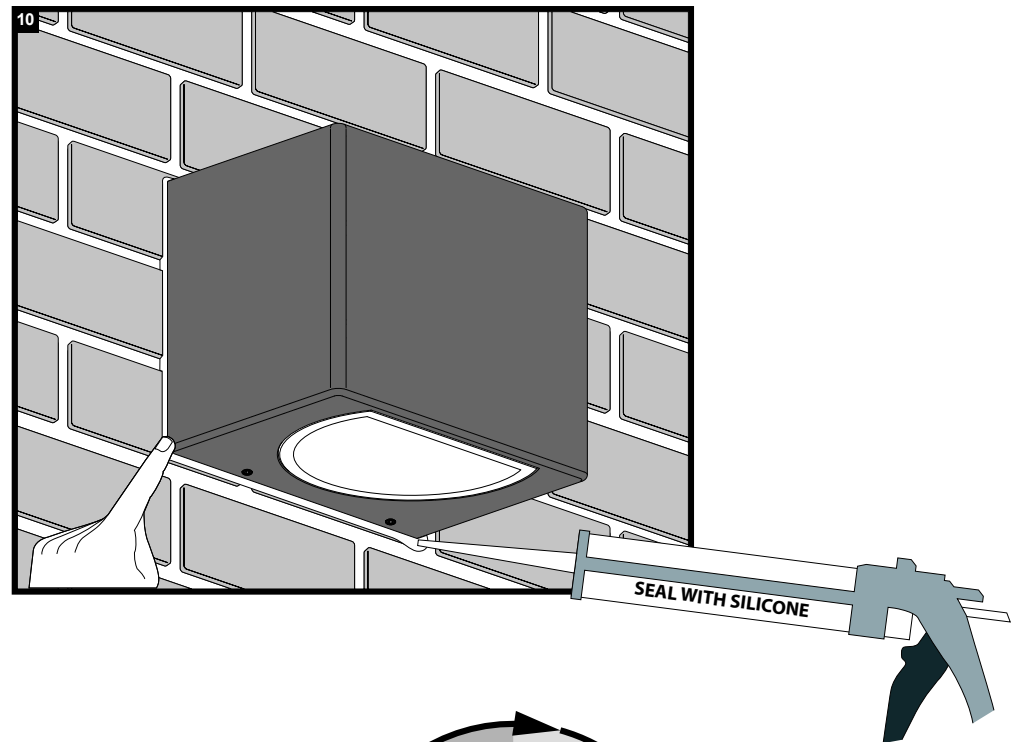

Surface treated aluminum housing
 Input voltage: 120V / 60Hz
 Electronic power supply included. 120V input, 350mA current controlled class 2 output.
 Suitable for dry or damp and wet locations
 Dust-tight - Protected against water jets ➡ IP65
 Weight: 3,1lbs 1,4kg

 INSTALLATION LUMINAIRE

Accessories

 Make sure that the arrows are pointing downwards when fixing the bracket against the wall

WATERPROOF CONNECT

A
DEVICE

B
HEAT
DEVICE

C
HEAT
DEVICE

 INSTALLATION LUMINAIRE

Add silicone to seal gaps around junction points to prevent water or moisture entry

**1.2m / 47" 1/4
height
minimum**

De verlichtingsbron van dit verlichtingstoestel zal enkel door de fabrikant of door de fabrikant aangestelde installateur vervangen worden.