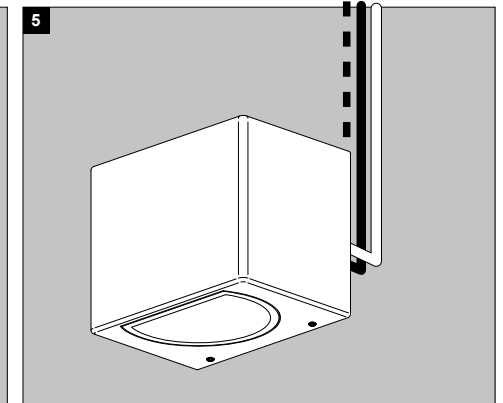

Surface treated aluminum housing
 Input voltage: 120V / 60Hz
 Electronic power supply included. 120V input, 350mA current controlled class 2 output.
 Suitable for dry or damp and wet locations
 Dust-tight - Protected against water jets ➡ IP65
 Weight: 3,1lbs 1,4kg

 INSTALLATION LUMINAIRE

Accessories

 Make sure that the arrows are pointing downwards when fixing the bracket against the wall

WATERPROOF CONNECT

A
DEVICE

B
HEAT
DEVICE

C
HEAT
DEVICE

 INSTALLATION LUMINAIRE

Add silicone to seal gaps around junction points to prevent water or moisture entry

**1.2m / 47" 1/4
height
minimum**

De verlichtingsbron van dit verlichtingstoestel zal enkel door de fabrikant of door de fabrikant aangestelde installateur vervangen worden.