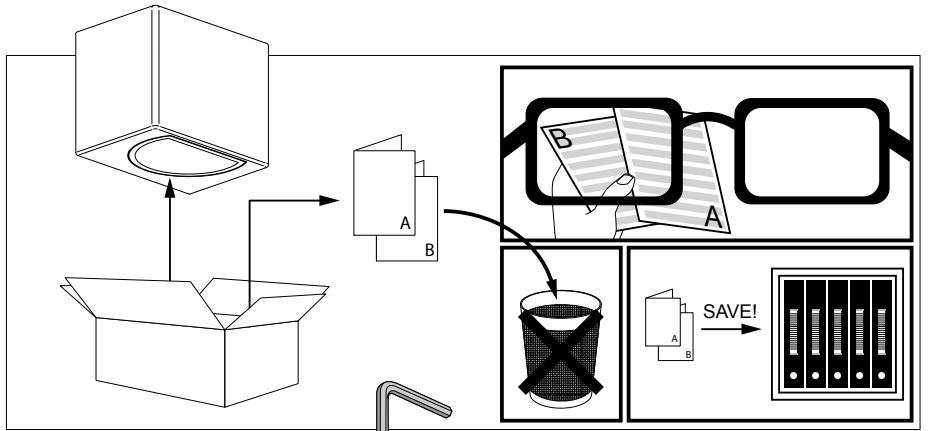

Surface treated aluminum housing
 Input voltage: 120V / 60Hz
 Electronic power supply included. 120V input, 350mA current controlled class 2 output.
 Suitable for dry or damp and wet locations
 Dust-tight - Protected against water jets ➡ IP65
 Weight: 3,1lbs 1,4kg

 INSTALLATION LUMINAIRE

Accessories

 Make sure that the arrows are pointing downwards when fixing the bracket against the wall

WATERPROOF CONNECT

A
DEVICE

B
HEAT
DEVICE

C
HEAT
DEVICE

 INSTALLATION LUMINAIRE