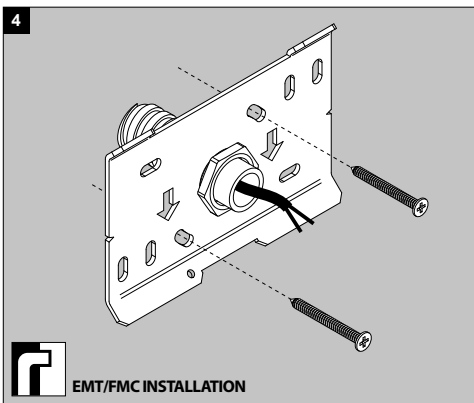

Surface treated aluminum housing
 Input voltage: 120V / 60Hz
 Electronic power supply included. 120V input, 350mA current controlled class 2 output.
 Suitable for dry or damp and wet locations
 Dust-tight - Protected against water jets ➡ IP65
 Weight: 3,1lbs 1,4kg

 INSTALLATION LUMINAIRE

Accessories

 Make sure that the arrows are pointing downwards when fixing the bracket against the wall

WATERPROOF CONNECT

A
DEVICE

B
HEAT
DEVICE

C
HEAT
DEVICE

 INSTALLATION LUMINAIRE

Add silicone to seal gaps around junction points to prevent water or moisture entry

**1.2m / 47" 1/4
height
minimum**

De verlichtingsbron van dit verlichtingstoestel zal enkel door de fabrikant of door de fabrikant aangestelde installateur vervangen worden.