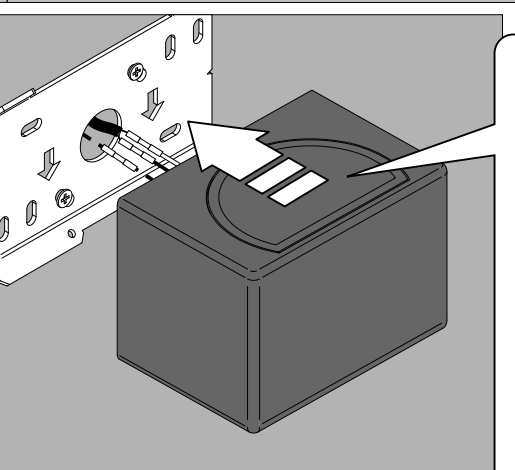

Surface treated aluminum housing
 Input voltage: 120V / 60Hz
 Electronic power supply included. 120V input, 350mA current controlled class 2 output.
 Suitable for dry or damp and wet locations
 Dust-tight - Protected against water jets ➡ IP65
 Weight: 3,1lbs 1,4kg

 INSTALLATION LUMINAIRE

Accessories

 Make sure that the arrows are pointing downwards when fixing the bracket against the wall

WATERPROOF CONNECT

A
DEVICE

B
HEAT
DEVICE

C
HEAT
DEVICE

 INSTALLATION LUMINAIRE

Add silicone to seal gaps around junction points to prevent water or moisture entry

**1.2m / 47" 1/4
height
minimum**

De verlichtingsbron van dit verlichtingstoestel zal enkel door de fabrikant of door de fabrikant aangestelde installateur vervangen worden.