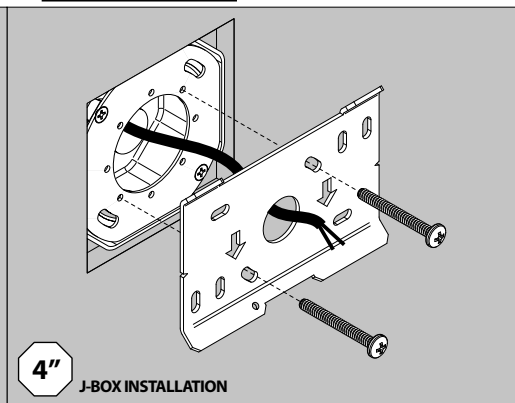

Surface treated aluminum housing
 Input voltage: 120V / 60Hz
 Electronic power supply included. 120V input, 350mA current controlled class 2 output.
 Suitable for dry or damp and wet locations
 Dust-tight - Protected against water jets ➡ IP65
 Weight: 3,1lbs 1,4kg

 INSTALLATION LUMINAIRE

Accessories

 Make sure that the arrows are pointing downwards when fixing the bracket against the wall

WATERPROOF CONNECT

A
DEVICE

B
HEAT
DEVICE

C
HEAT
DEVICE

 INSTALLATION LUMINAIRE

Add silicone to seal gaps around junction points to prevent water or moisture entry

**1.2m / 47" 1/4
height
minimum**

De verlichtingsbron van dit verlichtingstoestel zal enkel door de fabrikant of door de fabrikant aangestelde installateur vervangen worden.