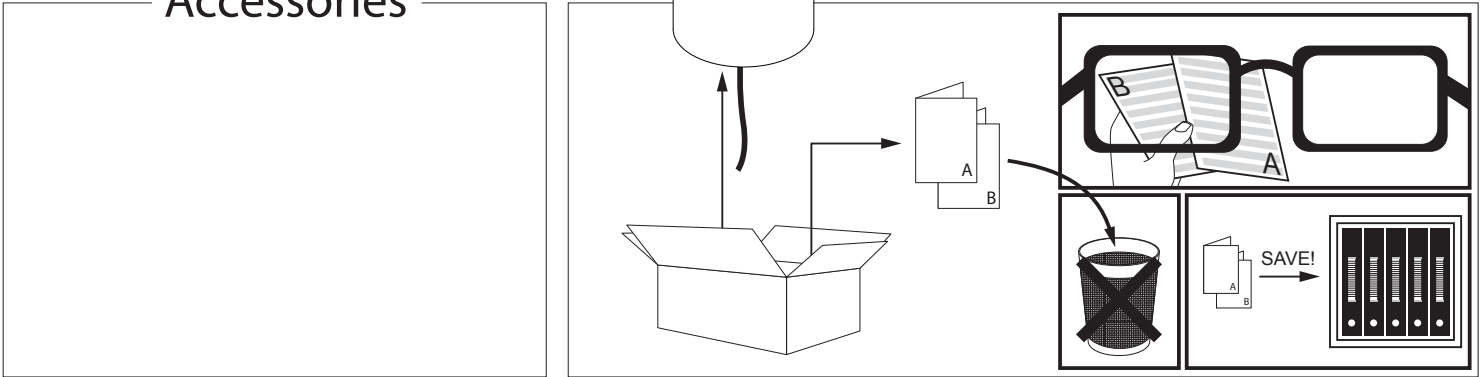

**Application**  
 Floor recessed  
 For indoor & outdoor use

**Color Finish**  
 ANO - Alu anodized

**Light source**  
 1 x POWERLED WHITE 7,1W

**Product description**  
 Anodised aluminum housing with hardened glass cover  
 For 24V-DC Current voltage, class 2 power limited circuits only, non dimmable  
 5' Anti-wicking cable 2x20 AWG included  
 Suitable for dry, damp or wet locations, floor recessed  
 Dust-tight - Protected against the effects of temporarily immersion → IP67  
 Weight: 1,3lbs 0,6kg

**Accessories not supplied (required)**  
 213 19 09 GENIE BOX 90 R

**Options (not supplied)**  
 6 216 12 00 JUNCTION BOX  
 6 216 12 02 IP67 CONNECTOR 3P

 **INSTALLATION LUMINAIRE**

Accessories

**LUMINAIRES MUST BE INSTALLED BY A QUALIFIED ELECTRICIAN. CHECK WITH LOCAL AND NATIONAL CODES FOR PROPER INSTALLATION. TO PREVENT ELECTRICAL SHOCK, DISCONNECT ELECTRICAL SUPPLY BEFORE INSTALLATION OR SERVICING**