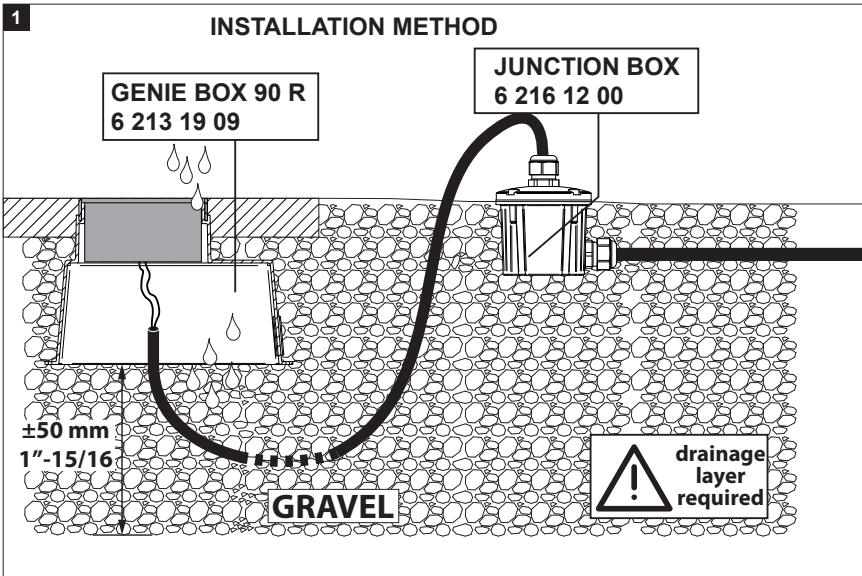

**Application**  
 Floor recessed  
 For indoor & outdoor use

**Color Finish**  
 ANO - Alu anodized

**Light source**  
 1 x POWERLED WHITE 7,1W

**Product description**  
 Anodised aluminum housing with hardened glass cover  
 For 24V-DC Current voltage, class 2 power limited circuits only, non dimmable  
 5' Anti-wicking cable 2x20 AWG included  
 Suitable for dry, damp or wet locations, floor recessed  
 Dust-tight - Protected against the effects of temporarily immersion → IP67  
 Weight: 1,3lbs 0,6kg

**Accessories not supplied (required)**  
 213 19 09 GENIE BOX 90 R

**Options (not supplied)**  
 6 216 12 00 JUNCTION BOX  
 6 216 12 02 IP67 CONNECTOR 3P

 **INSTALLATION LUMINAIRE**

Accessories

**LUMINAIRES MUST BE INSTALLED BY A QUALIFIED ELECTRICIAN. CHECK WITH LOCAL AND NATIONAL CODES FOR PROPER INSTALLATION. TO PREVENT ELECTRICAL SHOCK, DISCONNECT ELECTRICAL SUPPLY BEFORE INSTALLATION OR SERVICING**