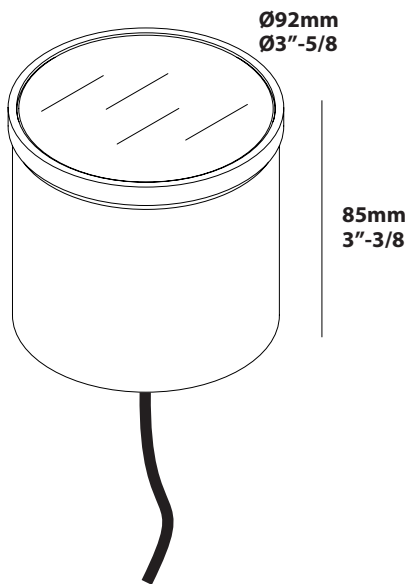

- **LOGIC R1 93011**◇
- 6 213 471 811 931◇
- = ANO
- **LOGIC R1 93030**◇
- 6 213 471 811 932◇
- = ANO
- **LOGIC R1 93055**◇
- 6 213 471 811 933◇
- = ANO
- **LOGIC R1 93511**◇
- 6 213 471 811 951◇
- = ANO
- **LOGIC R1 93530**◇
- 6 213 471 811 952◇
- = ANO
- **LOGIC R1 93555**◇
- 6 213 471 811 953◇
- = ANO

Application
Floor recessed
For indoor & outdoor use

Color Finish
ANO - Alu anodized

Light source
1 x POWERLED WHITE 7,1W

Product description
Anodised aluminum housing with hardened glass cover
For 24V-DC Current voltage, class 2 power limited circuits only, non dimmable
5' Anti-wicking cable 2x20 AWG included
Suitable for dry, damp or wet locations, floor recessed
Dust-tight - Protected against the effects of temporarily immersion → IP67
Weight: 1,3lbs 0,6kg

Accessories not supplied (required)
213 19 09 GENIE BOX 90 R

Options (not supplied)
6 216 12 00 JUNCTION BOX
6 216 12 02 IP67 CONNECTOR 3P