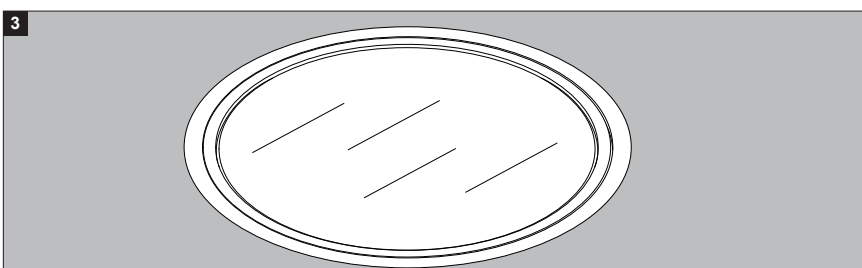

INSTALLATION LUMINAIRE

Accessories