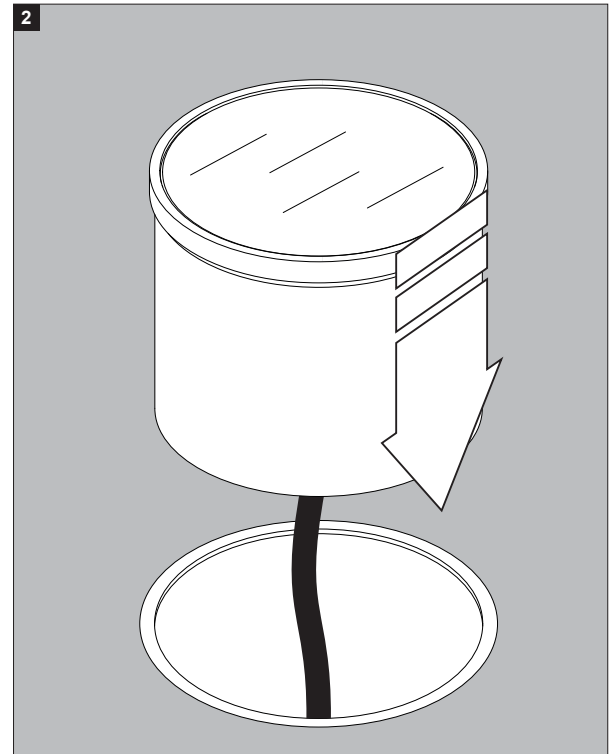

**Application**  
 Floor recessed  
 For indoor & outdoor use

**Color Finish**  
 ANO - Alu anodized

**Light source**  
 1 x POWERLED WHITE 7,1W

**Product description**  
 Anodised aluminum housing with hardened glass cover  
 For 24V-DC Current voltage, class 2 power limited circuits only, non dimmable  
 5' Anti-wicking cable 2x20 AWG included  
 Suitable for dry, damp or wet locations, floor recessed  
 Dust-tight - Protected against the effects of temporarily immersion → IP67  
 Weight: 1,3lbs 0,6kg

**Accessories not supplied (required)**  
 213 19 09 GENIE BOX 90 R

**Options (not supplied)**  
 6 216 12 00 JUNCTION BOX  
 6 216 12 02 IP67 CONNECTOR 3P

 **INSTALLATION LUMINAIRE**

Accessories

**LUMINAIRES MUST BE INSTALLED BY A QUALIFIED ELECTRICIAN. CHECK WITH LOCAL AND NATIONAL CODES FOR PROPER INSTALLATION. TO PREVENT ELECTRICAL SHOCK, DISCONNECT ELECTRICAL SUPPLY BEFORE INSTALLATION OR SERVICING**