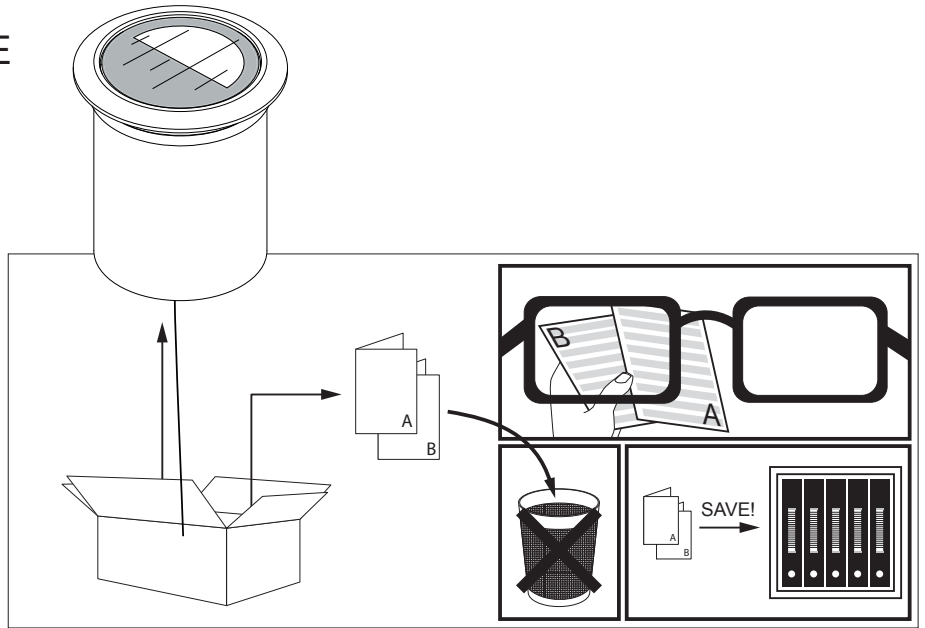

1 x POWERLED WHITE 7,1W

Product description

Anodised aluminum housing with hardened glass cover
Remote 24Vdc, class 2 power supply required, non dimmable
Moisture lock included
5' cable 2x20 AWG included
Reflector FL-20°
Suitable for dry, damp or wet locations, floor recessed
Dust-tight - Protected against the effects of temporarily immersion ➔ IP67
Weight: 1,3lbs 0,6kg

Options (not supplied)

6 216 12 00	JUNCTION BOX
6 216 12 02	IP67 CONNECTOR 3P
6 213 19 10	LOGIC 60 BOX R

 **INSTALLATION LUMINAIRE**

Accessories

!

LUMINAIRES MUST BE INSTALLED BY A QUALIFIED ELECTRICIAN. CHECK WITH LOCAL AND NATIONAL CODES FOR PROPER INSTALLATION. TO PREVENT ELECTRICAL SHOCK, DISCONNECT ELECTRICAL SUPPLY BEFORE INSTALLATION OR SERVICING