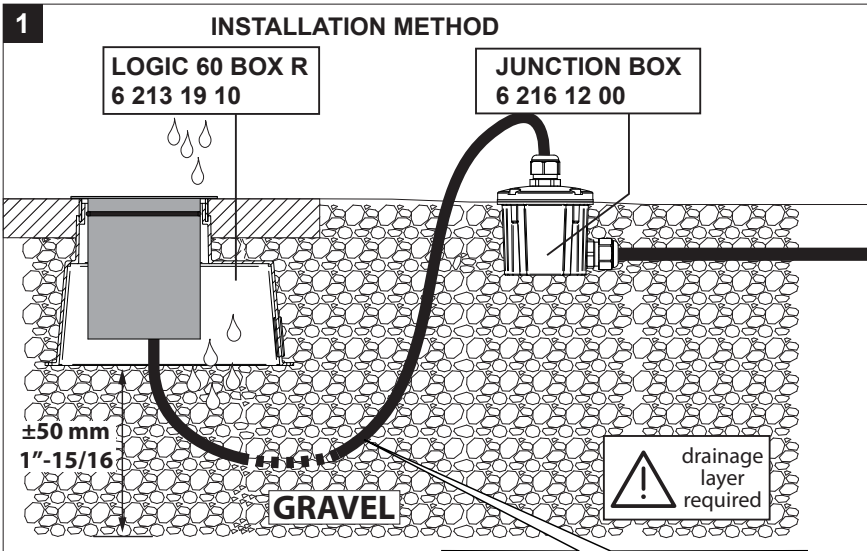

1 x POWERLED WHITE 7,1W

Product description

Anodised aluminum housing with hardened glass cover
Remote 24Vdc, class 2 power supply required, non dimmable
Moisture lock included
5' cable 2x20 AWG included
Reflector FL-20°
Suitable for dry, damp or wet locations, floor recessed
Dust-tight - Protected against the effects of temporarily immersion ➔ IP67
Weight: 1,3lbs 0,6kg

Options (not supplied)

6 216 12 00	JUNCTION BOX
6 216 12 02	IP67 CONNECTOR 3P
6 213 19 10	LOGIC 60 BOX R

 **INSTALLATION LUMINAIRE**

Accessories

!

LUMINAIRES MUST BE INSTALLED BY A QUALIFIED ELECTRICIAN. CHECK WITH LOCAL AND NATIONAL CODES FOR PROPER INSTALLATION. TO PREVENT ELECTRICAL SHOCK, DISCONNECT ELECTRICAL SUPPLY BEFORE INSTALLATION OR SERVICING