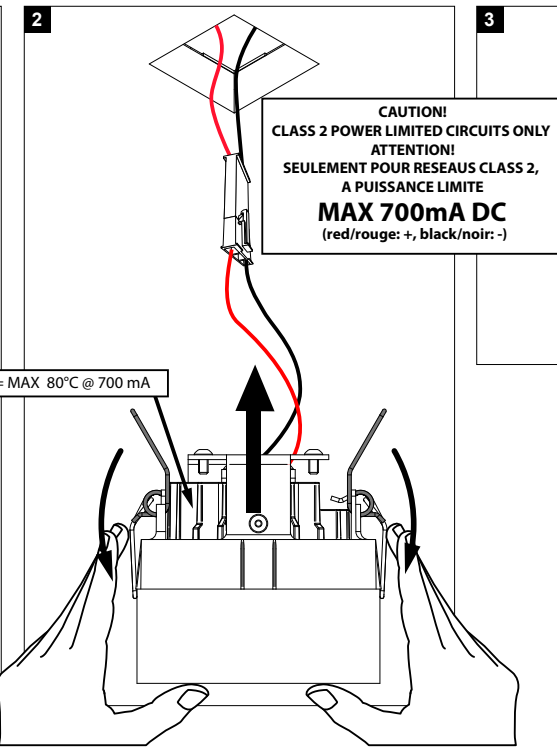

Rough-in Housing or Plasterframe Required