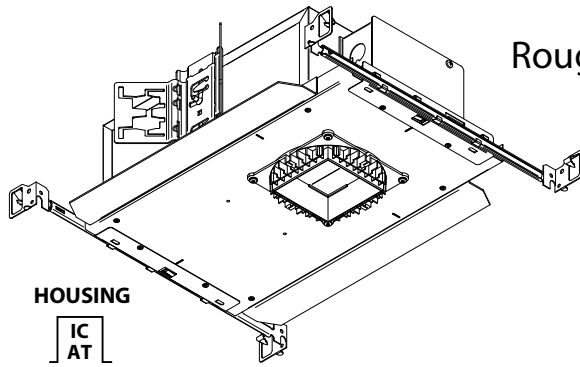

Dimensions

- Height: 71 mm = 2" - 13/16
- Width: 77 mm x 77 mm = 3" x 3"
- Ceiling Cut out: 216 mm x 190 mm = 8" - 1/2 x 7" - 1/2

Required options

New construction
Housing for IC and/or airtight applications

Remodel

Range	Installation type	Power/Dimming		Voltage 1 - 120V 2 - 277V 3 - 120-277V	Spacings 1 - Standard spacings 1 - Marked spacings
6 202	9 - NIC-IC IJB	19 - 10W mains dimmable (ELV)		1 - 120V	1 - Standard spacings
6 202	9 - NIC-IC IJB	20 - 10W 0-10V DIM		1 - 120V	1 - Standard spacings
6 202	9 - NIC-IC IJB	20 - 10W 0-10V DIM		2 - 277V	1 - Standard spacings
6 202	9 - NIC-IC IJB	21 - 14W mains dimmable (ELV)		1 - 120V	1 - Marked spacings
6 202	9 - NIC-IC IJB	69 - 14W 0-10V DIM		1 - 120V	1 - Marked spacings
6 202	9 - NIC-IC IJB	69 - 14W 0-10V DIM		2 - 277V	1 - Marked spacings

INSTALLATION LUMINAIRE

Not Supplied

Rough-in Housing or Plasterframe Required

INSTALLATION IJB

RED = 3
BLACK = 1