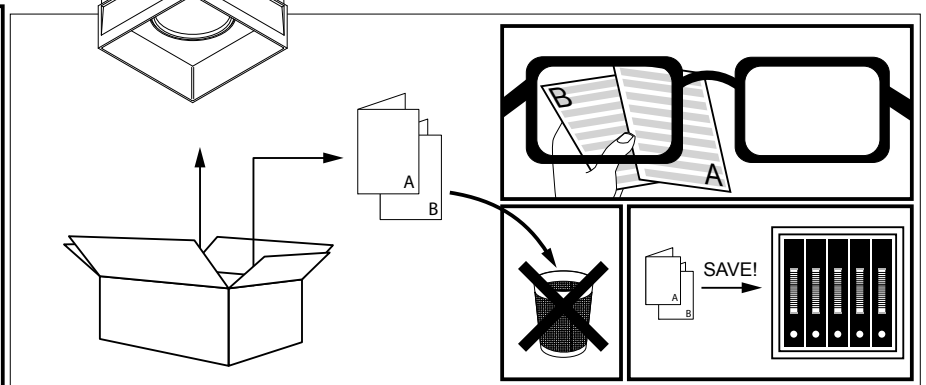

Rough-in Housing or Plasterframe Required