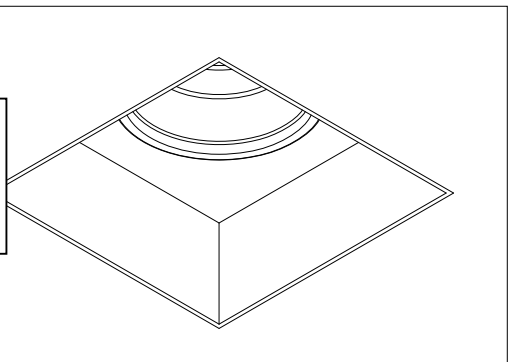

Rough-in Housing or Plasterframe Required