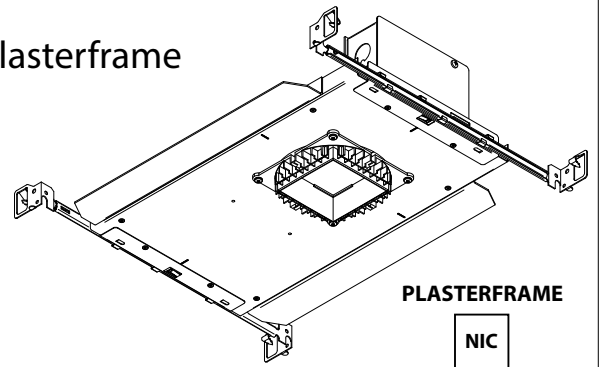

Remodel

Range	Installation type	Power/Dimming		Voltage 1 - 120V 2 - 277V 3 - 120-277V	Spacings 1 - Standard spacings 1 - Marked spacings
6 202	9 - NIC-IC IJB	19 - 10W mains dimmable (ELV)		1 - 120V	1 - Standard spacings
6 202	9 - NIC-IC IJB	20 - 10W 0-10V DIM		1 - 120V	1 - Standard spacings
6 202	9 - NIC-IC IJB	20 - 10W 0-10V DIM		2 - 277V	1 - Standard spacings
6 202	9 - NIC-IC IJB	21 - 14W mains dimmable (ELV)		1 - 120V	1 - Marked spacings
6 202	9 - NIC-IC IJB	69 - 14W 0-10V DIM		1 - 120V	1 - Marked spacings
6 202	9 - NIC-IC IJB	69 - 14W 0-10V DIM		2 - 277V	1 - Marked spacings

INSTALLATION LUMINAIRE

Not Supplied

Rough-in Housing or Plasterframe Required

INSTALLATION IJB

RED = 3
BLACK = 1