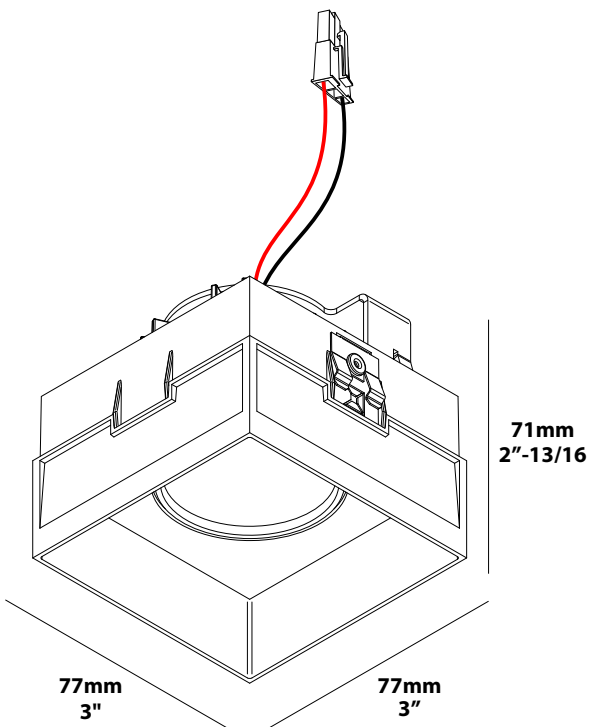

- CARREE TRIMLESS LED 92733 S1 ◇
  6 202 51 811 922◇
  ◇ = A / W
- CARREE TRIMLESS LED 93033 S1 ◇
  6 202 51 811 932◇
  ◇ = A / W
- CARREE TRIMLESS LED 93533 S1 ◇
  6 202 51 811 952◇
  ◇ = A / W

Application

Finishing section to be used with DELTA LIGHT® rough-in housing, plasterframe or mounting kit trimless

Ceiling Thickness

For 5/8" ceiling standard up to 7/8"

Light source

One 15W LED module included

Power Supply

Included in rough-in or remodel option.

Connector

Housing and trim connection through pre-installed snap-in connector

Specification features

- Housing fabricated of powder coated steel
- Pre-installed springs for easy installation
- Suitable for dry or damp locations
- Protected against solid objects greater than 12mm IP20

Dimensions

- Height: 71 mm = 2" - 13/16
- Width: 77 mm x 77 mm = 3" x 3"
- Ceiling Cut out: 216 mm x 190 mm = 8" - 1/2 x 7" - 1/2

Required options

New construction
Housing for IC and/or airtight applications

Range	Installation type	Power/Dimming		Voltage 1 - 120V 2 - 277V 3 - 120-277V	Mounting Option 0 - No bar hangers 1 - Bar hangers standard
6 202	7 - IC AT Housing S	43 - 10,4W 1-10V DIM	06	1 - 120V	1 - Bar hangers standard
6 202	7 - IC AT Housing S	62 - 10W mains dimmable (ELV)	06	1 - 120V	1 - Bar hangers standard

New construction
Plasterframe for NON-IC applications

Range	Installation type	Power/Dimming		Voltage 1 - 120V 2 - 277V 3 - 120-277V	Mounting Option 0 - No bar hangers 1 - Bar hangers standard
6 202	01 - NIC Plasterframe S	43 - 10,4W 1-10V DIM	06	1 - 120V	1 - Bar hangers standard
6 202	01 - NIC Plasterframe S	43 - 10,4W 1-10V DIM	06	2 - 277V	1 - Bar hangers standard
6 202	01 - NIC Plasterframe S	62 - 10W mains dimmable (ELV)	06	1 - 120V	1 - Bar hangers standard

Remodel