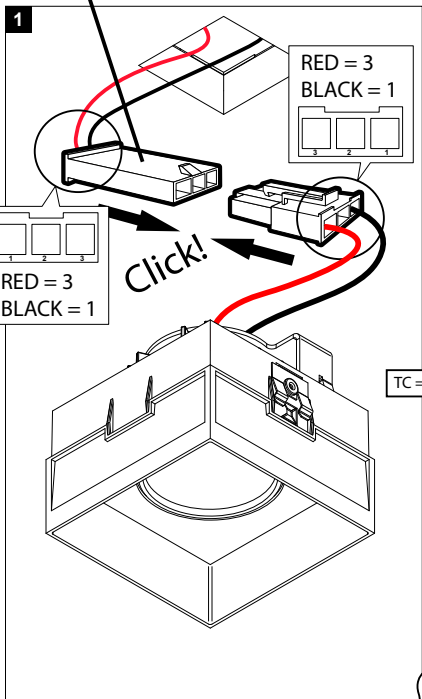

Rough-in Housing or Plasterframe Required