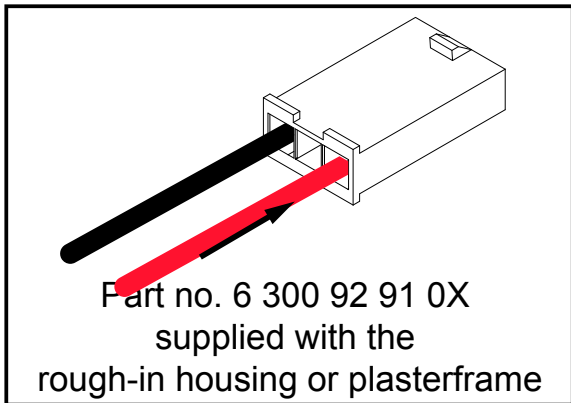

Rough-in Housing or Plasterframe Required