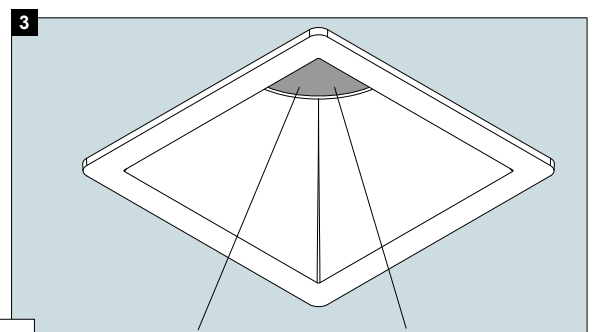

INSTALLATION LUMINAIRE