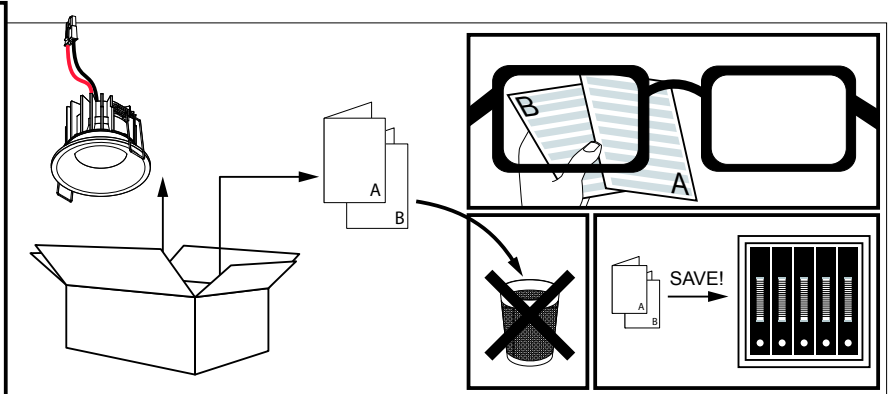

INSTALLATION LUMINAIRE