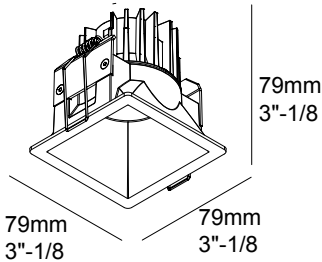

◇ = B / W / MMAT

Application

Finishing section to be used with DELTA LIGHT® rough-in housing, plasterframe or remodel IJB option.

Ceiling Thickness

For 5/8" ceiling standard up to 7/8"

Color Finish

W - White

Power Supply

Included in rough-in or remodel IJB option.

Connector

Rough-in and trim connection through pre-installed snap-in connector

Specification features

Body fabricated of surface treated aluminum

Pre-installed springs for easy installation

Suitable for dry and damp locations

Dimensions

Height: 56 mm = 2" - 3/16

Width: Ø82 = Ø3" - 1/4

Ceiling Cut out: Ø 76 mm = Ø 3"

ROUGH-IN REQUIREMENTS

Required options (Values per LED)

New construction