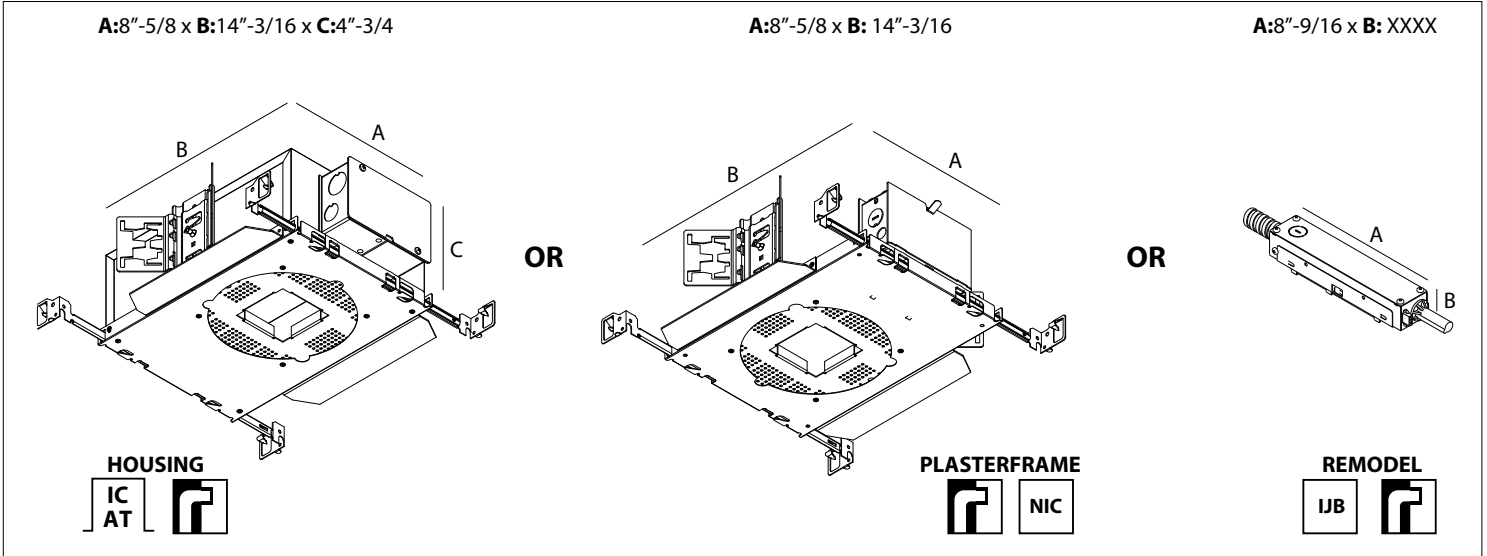

Power Supply

Included in rough-in or remodel IJB option.

Connector

Rough-in and trim connection through pre-installed snap-in connector

Specification features

Body fabricated of surface treated aluminum

Pre-installed springs for easy installation

Suitable for dry and damp locations

Dimensions

Height: 56 mm = 2" - 3/16

Width: Ø82 = Ø3" - 1/4

Ceiling Cut out: Ø 76 mm = Ø 3"

ROUGH-IN REQUIREMENTS

Required options (Values per LED)

New construction

Housing for IC and/or airtight applications

Range	Installation type	Power/Dimming		Voltage	Mounting Option
6	202	7 - IC AT Housing S	43 - 10,4W 0-10V DIM	05	1 - 120V 2 - 277V 3 - 120-277V
6	202	7 - IC AT Housing S	62 - 10,4W mains dimmable (ELV)	05	0 - No bar hangers 1 - Bar hangers standard
6	202	7 - IC AT Housing S	43 - 10,4W 0-10V DIM	05	1 - Bar hangers standard
6	202	7 - IC AT Housing S	62 - 10,4W mains dimmable (ELV)	05	1 - Bar hangers standard