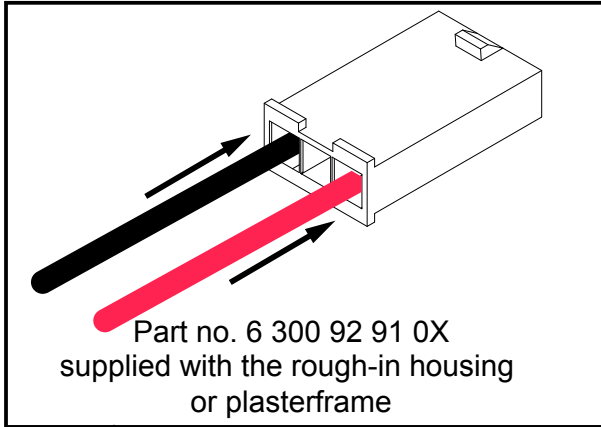

INSTALLATION LUMINAIRE