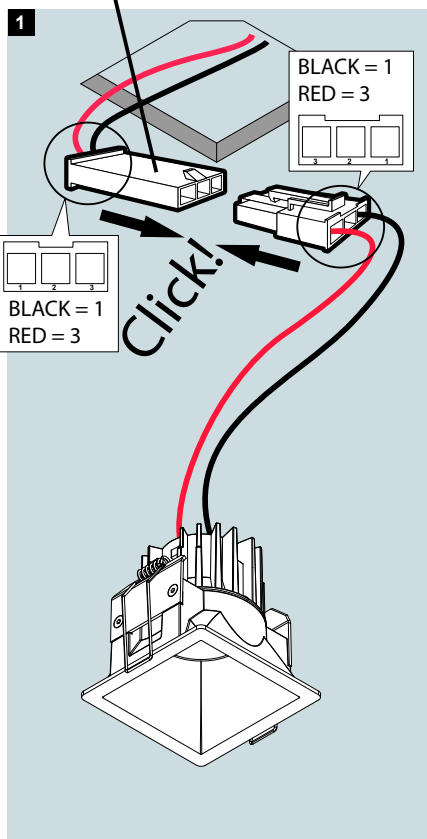

INSTALLATION LUMINAIRE