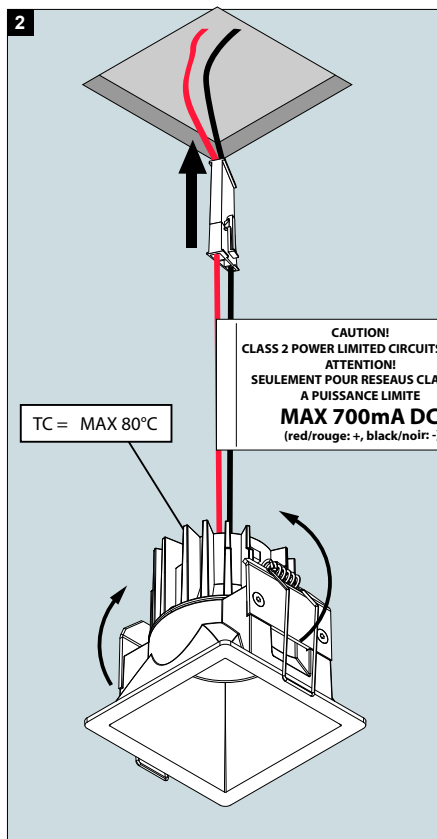

INSTALLATION LUMINAIRE