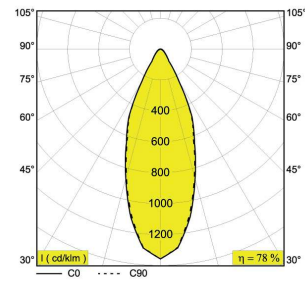

DEEP RINGO S LED 92733 S1◇

6 202 28 811 922 ◇

◇ = B / W / MMAT

DEEP RINGO S LED 93033 S1◇

6 202 28 811 932 ◇

◇ = B / W / MMAT

DEEP RINGO S LED 93533 S1◇

6 202 28 811 952 ◇

◇ = B / W / MMAT

Application

Finishing section to be used with DELTA LIGHT® rough-in housing, plasterframe or remodel IJB option.

Ceiling Thickness

For 5/8" ceiling standard up to 7/8"

Color Finish

W - White

Suitable for dry and damp locations

Dimensions

Height: 56 mm = 2" - 3/16

Width: Ø82 = Ø3" - 1/4

Ceiling Cut out: Ø 76 mm = Ø 3"

ROUGH-IN REQUIREMENTS

Required options (Values per LED)

New construction