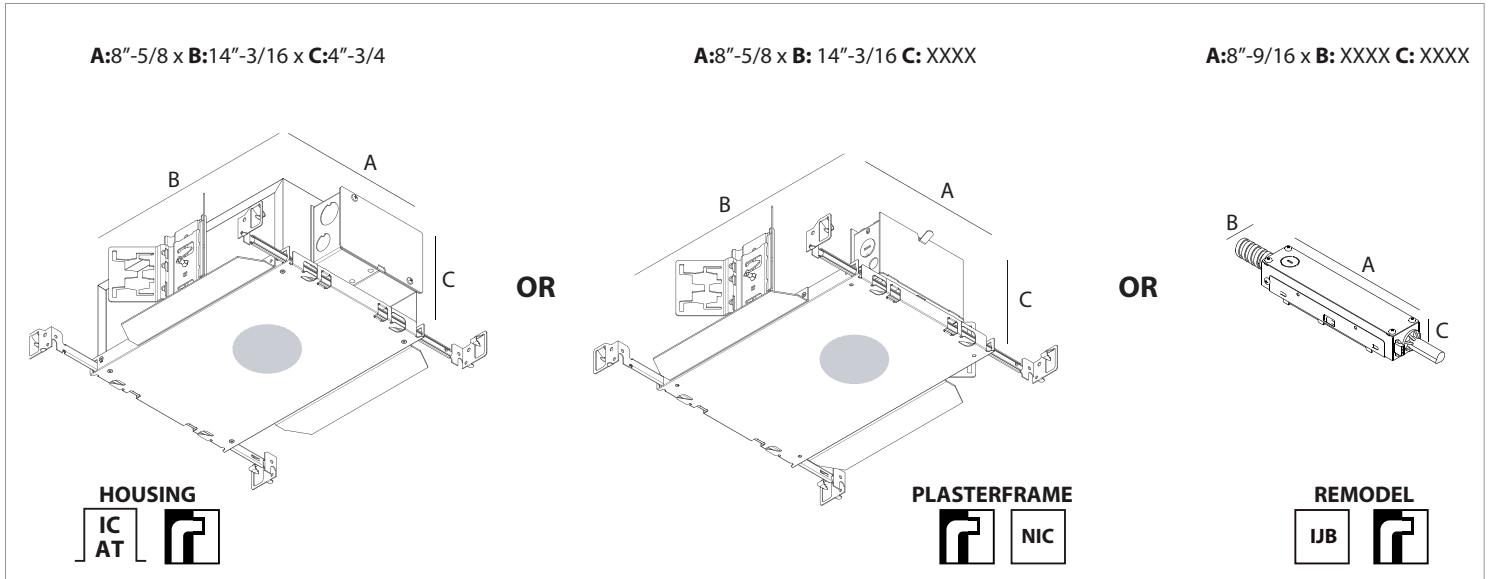

ROUGH-IN REQUIREMENTS

● Indicative opening

HOUSING FOR IC AND/OR AIRTIGHT APPLICATIONS

ROUGH-IN REQUIREMENTS

A		B		C1		C2		D		E1		E2	
DIRO TRIMLESS LED SOFT		202		7		22		77		1		1	
RANGE		INSTALLATION TYPE		POWER & DIMMING		VOLTAGE		MOUNTING OPTION		VOLTAGE		MOUNTING OPTION	
6		IC/NIC AT HOUSING S		13W 650mA MAINS DIM (FE)		1 - 120V 2 - 277V 3 - 120-277V 4 - 347V*		0 - NO BAR HANGERS 1 - BAR HANGERS STANDARD		1 - 120V		1 - BAR HANGERS STANDARD	

PLASTERFRAME FOR NON-IC APPLICATIONS

A		B		C1		C2		D		E1		E2	
DIRO TRIMLESS LED SOFT		202		01		22		77		1		1	
RANGE		INSTALLATION TYPE		POWER & DIMMING		VOLTAGE		MOUNTING OPTION		VOLTAGE		MOUNTING OPTION	
6		NIC PLASTERFRAME S		13W 650mA MAINS DIM (FE)		1 - 120V 2 - 277V 3 - 120-277V 4 - 347V*		0 - NO BAR HANGERS 1 - BAR HANGERS STANDARD		1 - 120V		1 - BAR HANGERS STANDARD	

REMODEL NON-IC APPLICATIONS IN COMBINATION WITH MOUNTING KIT R127 TRIMLESS

A		B		C1		C2		D		E1		E2	
DIRO TRIMLESS LED SOFT		202		9		22		99		1		1	
RANGE		INSTALLATION TYPE		POWER & DIMMING		VOLTAGE		SPACINGS		VOLTAGE		SPACINGS	
6		NIC-REMODEL		13W 650mA MAINS DIM		1 - 120V 2 - 277V 3 - 120-277V 4 - 347V*		1 - STANDARD SPACINGS 2 - MARKED SPACINGS		1 - 120V		1 - MARKED SPACING