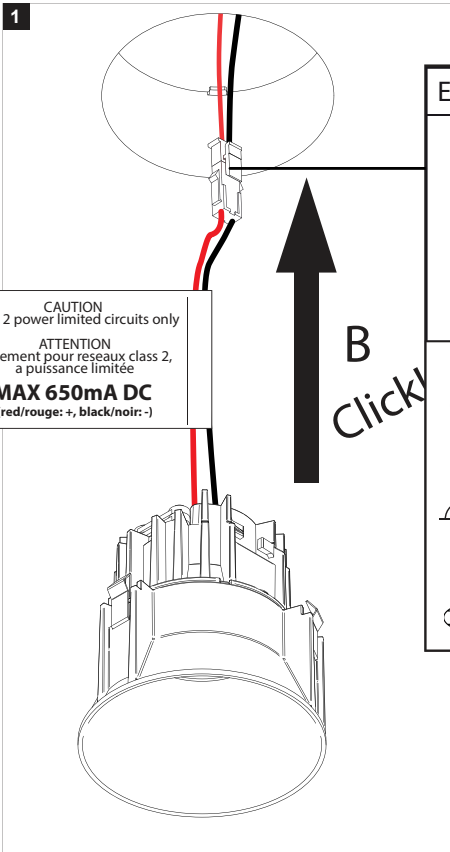

INSTALLATION LUMINAIRE

CAUTION
class 2 power limited circuits only
ATTENTION
seulement pour reseaux class 2,
a puissance limitée
MAX 650mA DC
(red/rouge: +, black/noir: -)

ELECTRICAL CONNECTION ⚠

SOFT DIM

ONLY WITH POWER SUPPLIES

300 90 915 ED8

Falling Edge dimming   220-240V / 50-60Hz
650mA / 10W / 12-16Vdc

300 90 915 ED5

DALI Digital dimming   220-240V / 50-60Hz
650mA / 10W / 12-16Vdc