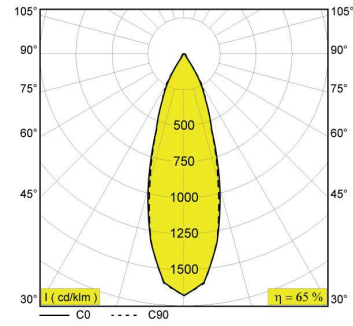

CRI > 90

DIRO TRIMLESS LED SOFT

NEW COLOR B

2700 K SOFT DM

LED 10W / 565lm / 650mA

REFL WFL 40°

6 202 144 1902 ◊  
◊ = B / MMAT / W

NON ADJUSTABLE

0.7 IP20 DAMP  
IP23

REQUIREMENTS  
ROUGH-IN

<sup>(1)</sup>Values based on 2700K 40° White finish

**Application**

Finishing section to be used with DELTA LIGHT® rough-in requirements

**Ceiling Thickness**

For 5/8" ceiling standard up to 7/8"

**Dimensions**

Height: 98mm = 3"-7/8  
Diameter: Ø81,5mm = 3"-3/16  
Ceiling Cut out: Ø82 mm = 3"-1/4

**PROJECT INFO**

Date

---

Client

---

Project Name