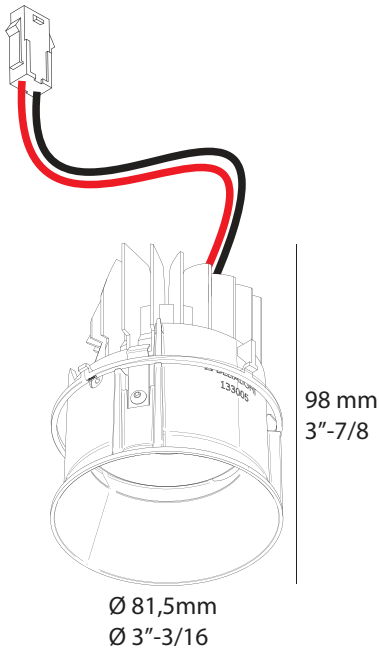

0.7 IP20 DAMP  
IP23

REQUIREMENTS  
ROUGH-IN

<sup>(1)</sup>Values based on 2700K 40° White finish

**Application**

Finishing section to be used with DELTA LIGHT® rough-in requirements

**Ceiling Thickness**

For 5/8" ceiling standard up to 7/8"

**Connector**

Rough-in and trim connection through pre-installed snap-in connector

**Specification features**

Body fabricated of surface treated aluminum  
Pre-installed springs for easy installation  
Suitable for dry and damp locations

**Dimensions**

Height: 98mm = 3"-7/8  
Diameter: Ø81,5mm = 3"-3/16  
Ceiling Cut out: Ø82 mm = 3"-1/4

**PROJECT INFO**

Date

---

Client

---

Project Name