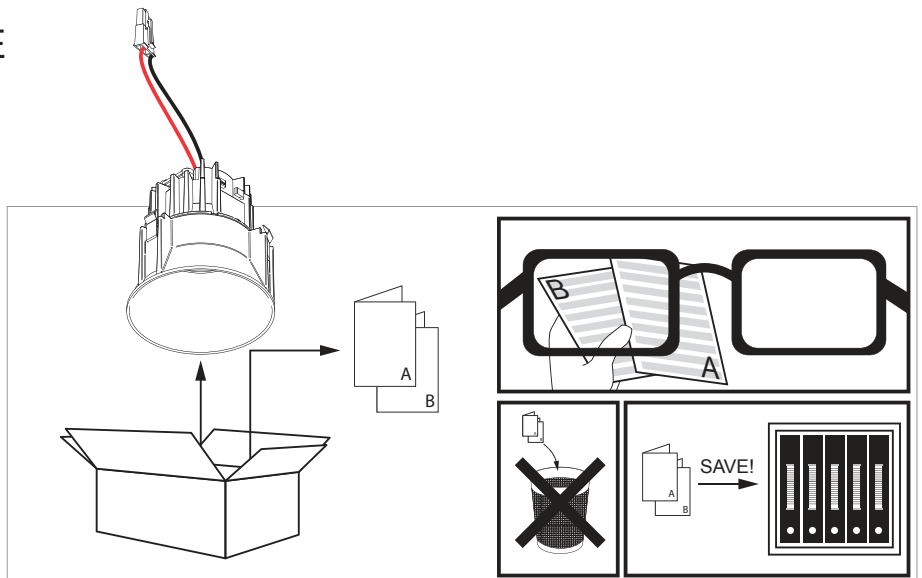

INSTALLATION LUMINAIRE

CAUTION
class 2 power limited circuits only
ATTENTION
seulement pour reseaux class 2,
a puissance limitée
MAX 650mA DC
(red/rouge: +, black/noir: -)

ELECTRICAL CONNECTION ⚠

SOFT DIM

ONLY WITH POWER SUPPLIES

300 90 915 ED8

Falling Edge dimming   220-240V / 50-60Hz
650mA / 10W / 12-16Vdc

300 90 915 ED5

DALI Digital dimming   220-240V / 50-60Hz
650mA / 10W / 12-16Vdc