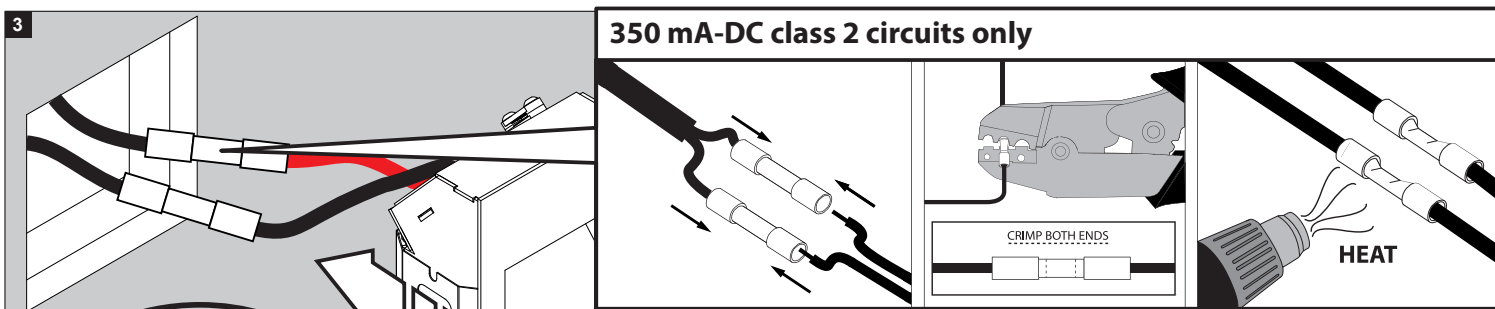

Color Finish

A - Alu Grey
N - Dark Grey

Light source

6 202 04 22: 1 x POWERLED WHITE 1,1W
6 202 04 24: 1 x POWERLED WHITE 1,1W

Product description

Powder coated stainless steel housing
Current controled class 2 power supply required
Remote 350mA max, Typical forward voltage 2,8V.
Suitable dry, damp and wet locations
Dust-protected - Protected against splashing water ➔ IP54
Weight: 0,7lbs 0,3kg

Options (not supplied)

207 11 187 CONCRETE BOX 187

 INSTALLATION LUMINAIRE

WARNING

- Fixtures **MUST** be connected in **SERIES**.
- Connecting fixtures to a live power supply will **damage** the led module.