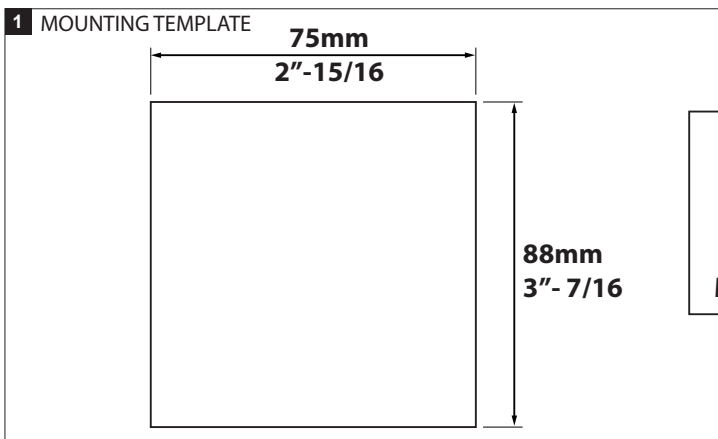

Color Finish

A - Alu Grey
N - Dark Grey

Light source

6 202 04 22: 1 x POWERLED WHITE 1,1W
6 202 04 24: 1 x POWERLED WHITE 1,1W

Product description

Powder coated stainless steel housing
Current controled class 2 power supply required
Remote 350mA max, Typical forward voltage 2,8V.
Suitable dry, damp and wet locations
Dust-protected - Protected against splashing water ➔ IP54
Weight: 0,7lbs 0,3kg

Options (not supplied)

207 11 187 CONCRETE BOX 187

 INSTALLATION LUMINAIRE

WARNING

- Fixtures **MUST** be connected in **SERIES**.
- Connecting fixtures to a live power supply will **damage** the led module.