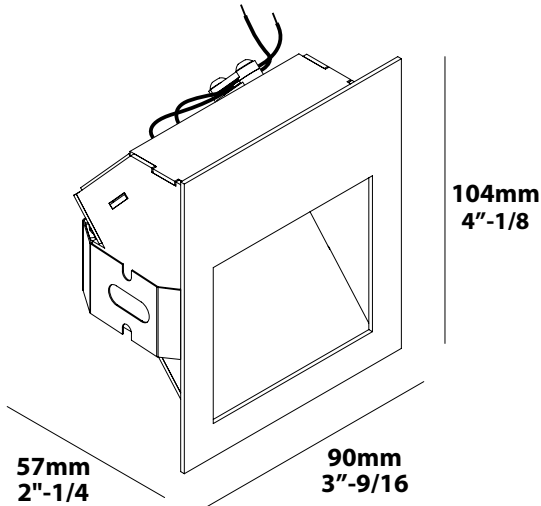

HELI X SCREEN LED WW

6 202 04 22 ◊

◊ = A / N

HELI X SCREEN LED NW

6 202 04 24 ◊

◊ = A / N

Application

Wall recessed
Concrete box installation
For indoor and outdoor use

Color Finish

A - Alu Grey
N - Dark Grey

Light source

6 202 04 22: 1 x POWERLED WHITE 1,1W
6 202 04 24: 1 x POWERLED WHITE 1,1W

Product description

Powder coated stainless steel housing
Current controled class 2 power supply required
Remote 350mA max, Typical forward voltage 2,8V.
Suitable dry, damp and wet locations
Dust-protected - Protected against splashing water ➔ IP54
Weight: 0,7lbs 0,3kg

Options (not supplied)

207 11 187 CONCRETE BOX 187

 INSTALLATION LUMINAIRE

WARNING

- Fixtures **MUST** be connected in **SERIES**.
- Connecting fixtures to a live power supply will **damage** the led module.