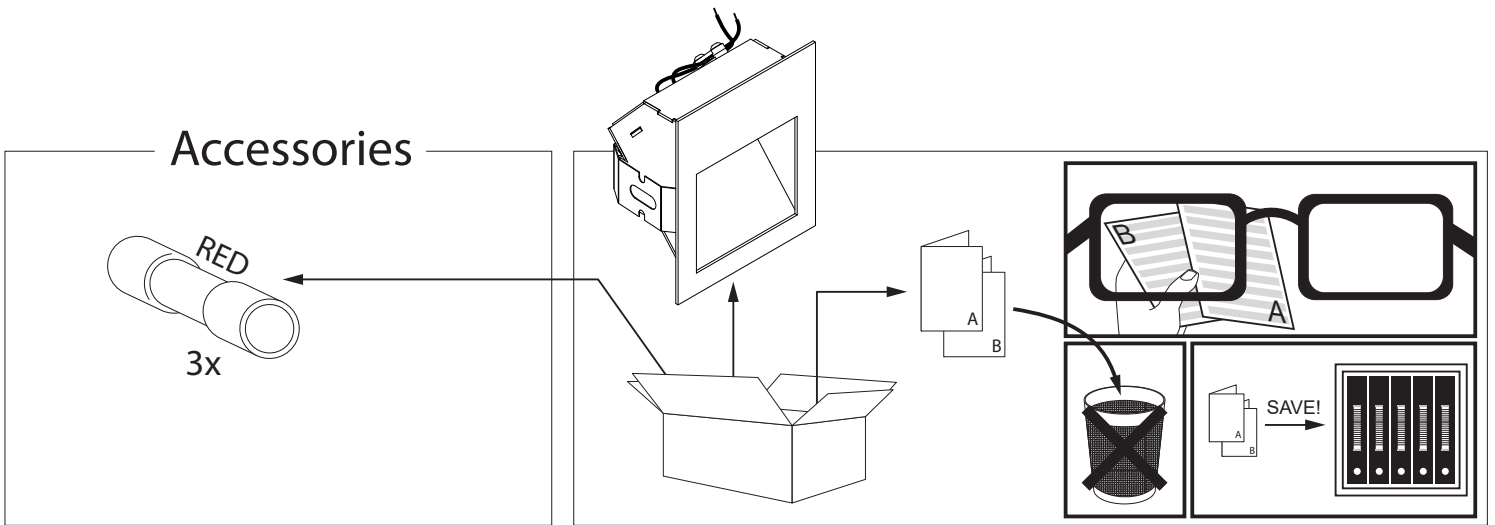

Color Finish

A - Alu Grey
N - Dark Grey

Light source

6 202 04 22: 1 x POWERLED WHITE 1,1W
6 202 04 24: 1 x POWERLED WHITE 1,1W

Product description

Powder coated stainless steel housing
Current controled class 2 power supply required
Remote 350mA max, Typical forward voltage 2,8V.
Suitable dry, damp and wet locations
Dust-protected - Protected against splashing water ➔ IP54
Weight: 0,7lbs 0,3kg

Options (not supplied)

207 11 187 CONCRETE BOX 187

 INSTALLATION LUMINAIRE

WARNING

- Fixtures **MUST** be connected in **SERIES**.
- Connecting fixtures to a live power supply will **damage** the led module.