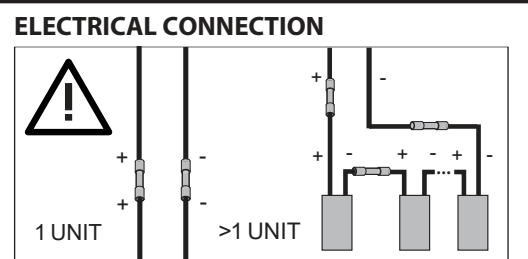

Color Finish

A - Alu Grey
N - Dark Grey

Light source

6 202 04 22: 1 x POWERLED WHITE 1,1W
6 202 04 24: 1 x POWERLED WHITE 1,1W

Product description

Powder coated stainless steel housing
Current controled class 2 power supply required
Remote 350mA max, Typical forward voltage 2,8V.
Suitable dry, damp and wet locations
Dust-protected - Protected against splashing water ➔ IP54
Weight: 0,7lbs 0,3kg

Options (not supplied)

207 11 187 CONCRETE BOX 187

 INSTALLATION LUMINAIRE

WARNING

- Fixtures **MUST** be connected in **SERIES**.
- Connecting fixtures to a live power supply will **damage** the led module.