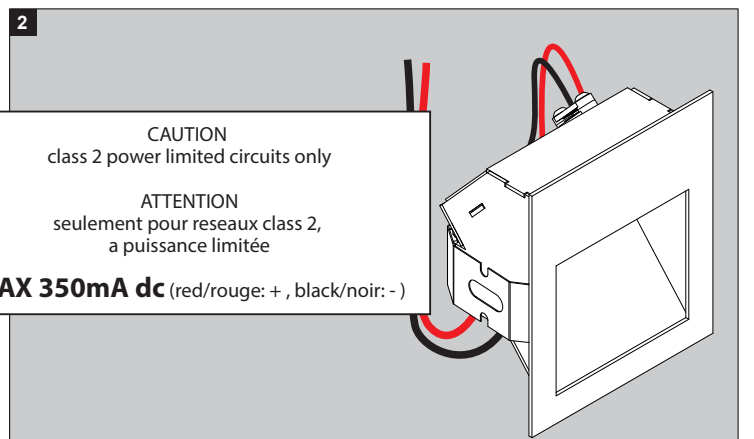

Color Finish

A - Alu Grey
N - Dark Grey

Light source

6 202 04 22: 1 x POWERLED WHITE 1,1W
6 202 04 24: 1 x POWERLED WHITE 1,1W

Product description

Powder coated stainless steel housing
Current controled class 2 power supply required
Remote 350mA max, Typical forward voltage 2,8V.
Suitable dry, damp and wet locations
Dust-protected - Protected against splashing water ➔ IP54
Weight: 0,7lbs 0,3kg

Options (not supplied)

207 11 187 CONCRETE BOX 187

 INSTALLATION LUMINAIRE

WARNING

- Fixtures **MUST** be connected in **SERIES**.
- Connecting fixtures to a live power supply will **damage** the led module.