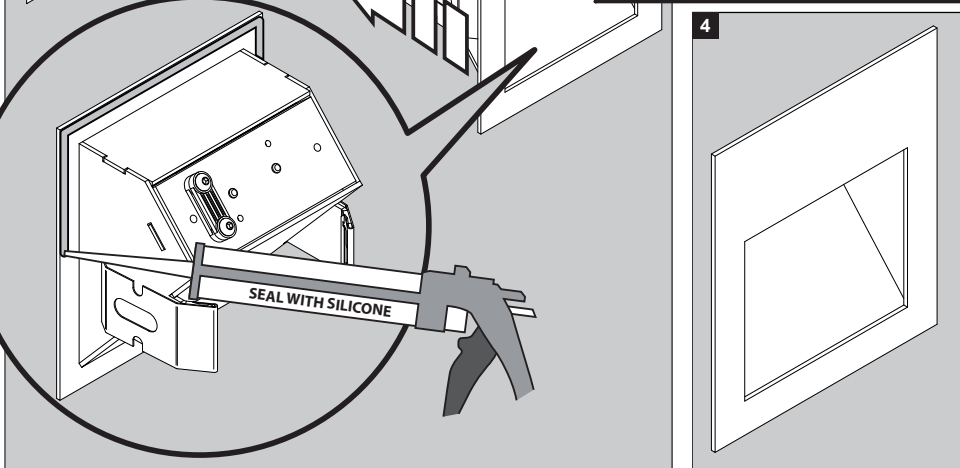

Color Finish

A - Alu Grey
N - Dark Grey

Light source

6 202 04 22: 1 x POWERLED WHITE 1,1W
6 202 04 24: 1 x POWERLED WHITE 1,1W

Product description

Powder coated stainless steel housing
Current controled class 2 power supply required
Remote 350mA max, Typical forward voltage 2,8V.
Suitable dry, damp and wet locations
Dust-protected - Protected against splashing water ➔ IP54
Weight: 0,7lbs 0,3kg

Options (not supplied)

207 11 187 CONCRETE BOX 187

 INSTALLATION LUMINAIRE

WARNING

- Fixtures **MUST** be connected in **SERIES**.
- Connecting fixtures to a live power supply will **damage** the led module.