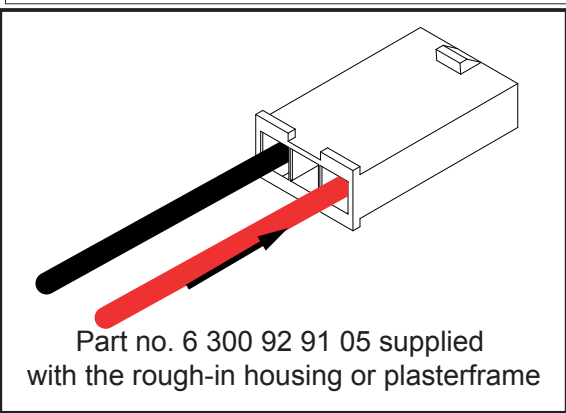

INSTALLATION LUMINAIRE