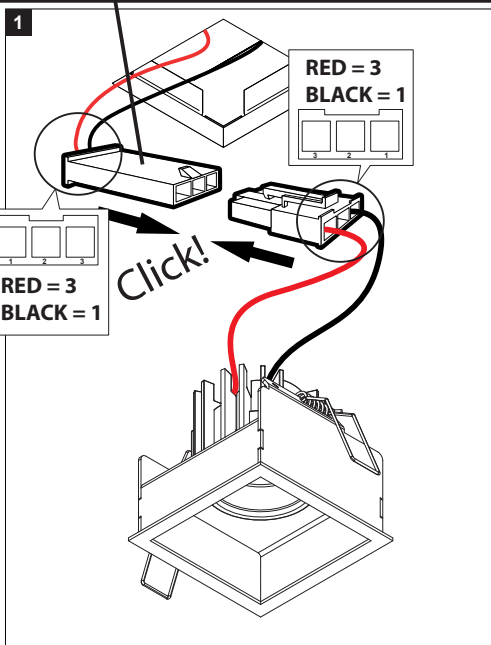

INSTALLATION LUMINAIRE