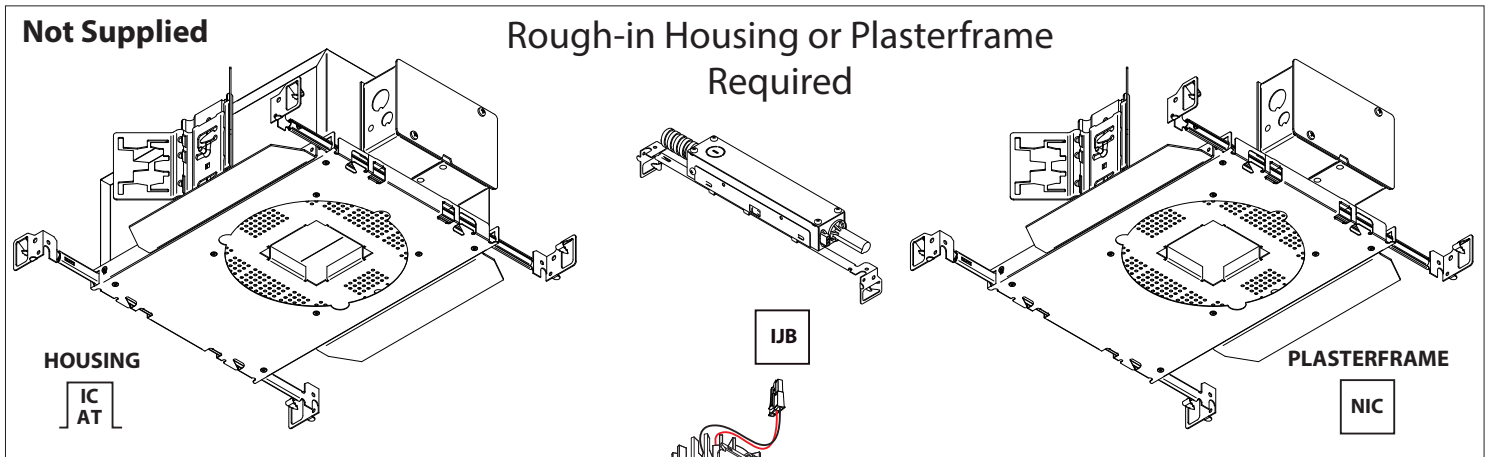

INSTALLATION LUMINAIRE