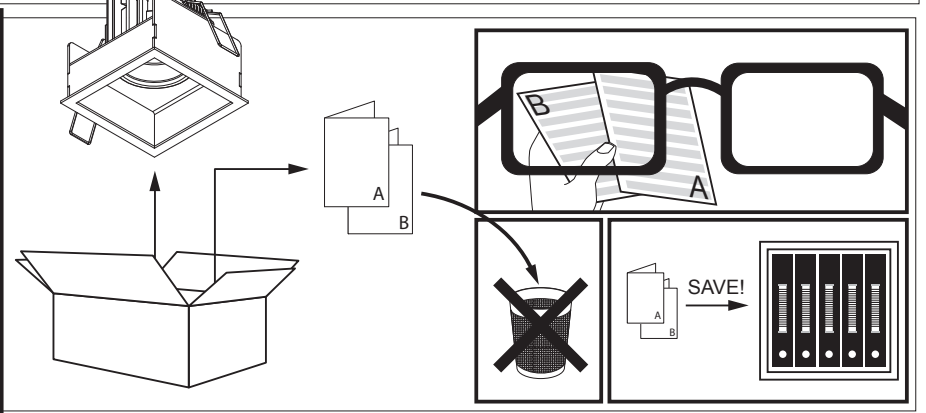

INSTALLATION LUMINAIRE