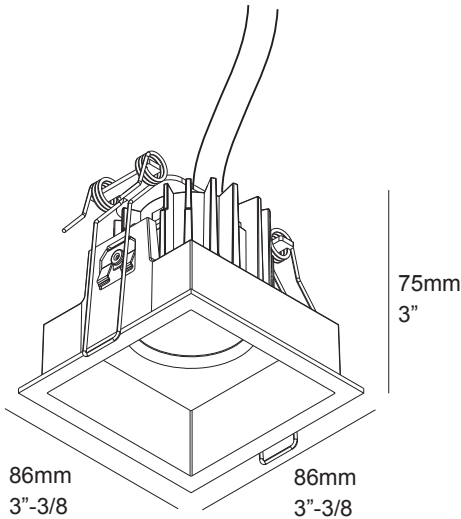

- CARREE ST LED 92733 ◇
6 11044 9220 ◇
◇ = A / W
- CARREE ST LED 93033 ◇
6 11044 9320 ◇
◇ = A / W
- CARREE ST LED 93533 ◇
6 11044 9520 ◇
◇ = A / W

Application

Finishing section to be used with DELTA LIGHT® rough-in housing or plasterframe.

Ceiling Thickness

For 5/8" ceiling standard up to 7/8"

Light source

1 x 10,4-15W POWERLED WHITE

Power Supply

Included in rough-in or remodel option.

Connector

Housing and trim connection through pre-installed snap-in connector

Specification features

Body fabricated of surface treated aluminum
Pre-installed springs for easy installation
Suitable for dry and damp locations

Dimensions

Height: 75 mm = 3"
Width: 86 mm x 86 mm = 3"-3/8 x 3"- 3/8
Ceiling Cut out: 75mm x 75mm = 3" x 3" (Housing or plasterframe)