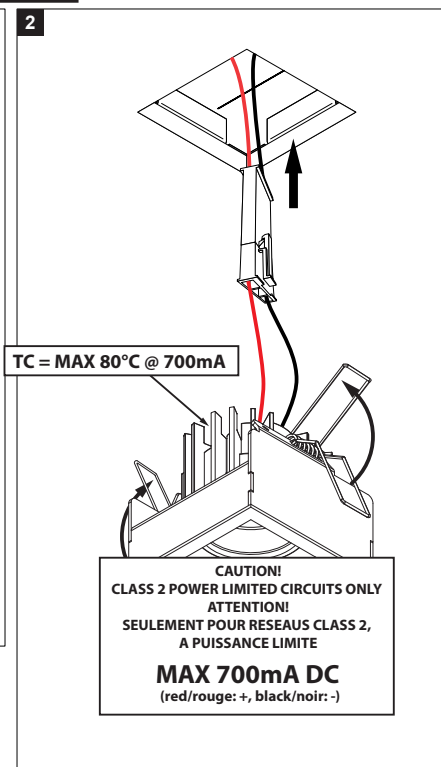

INSTALLATION LUMINAIRE