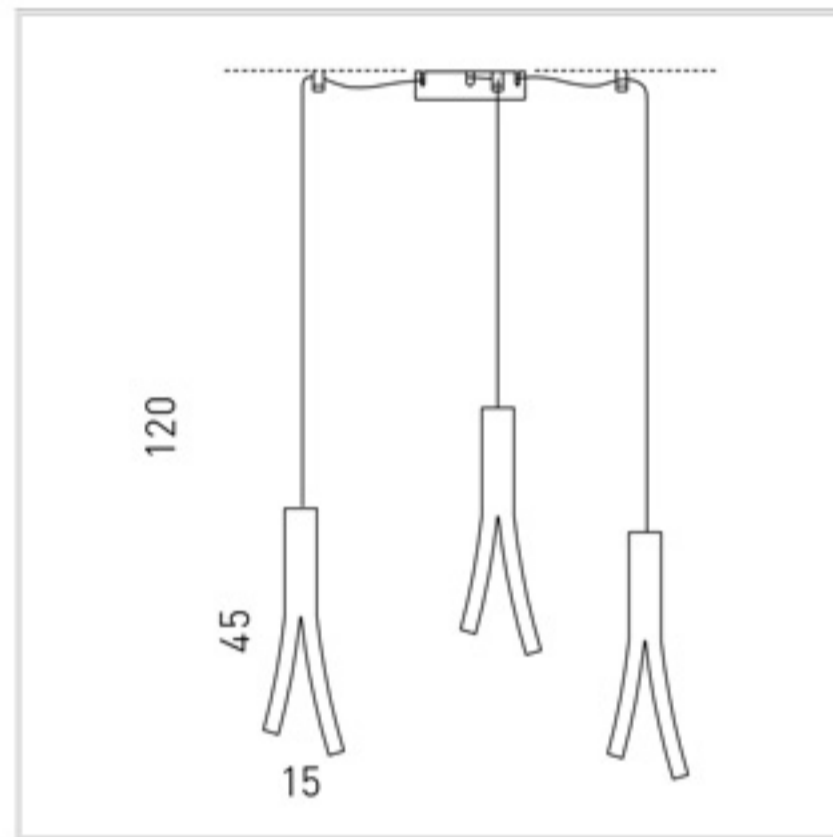

LS 4/311  
1 x GU10 x 7,2W LED  
CE IP20

LS 5/311  
3 x GU10 x 7,2W LED  
CE IP20

SP 7/311  
1 x GU10 x 7,2W LED  
CE IP20

SP 8/311  
3 x GU10 x 7,2W LED  
CE IP20

LP 6/311 B  
1 x GU10 x 7,2W LED  
CE IP20

LP 6/311 A  
2 x 4W LED  
CE IP20

MONTATURA - FRAME

		
60/34 corten/oro corten/gold	40/34 laccato bianco/oro lacquered white/gold	64/34 laccato bronzo/oro lacquered bronze/gold

OLMO

ARMANDO D'ANDREA