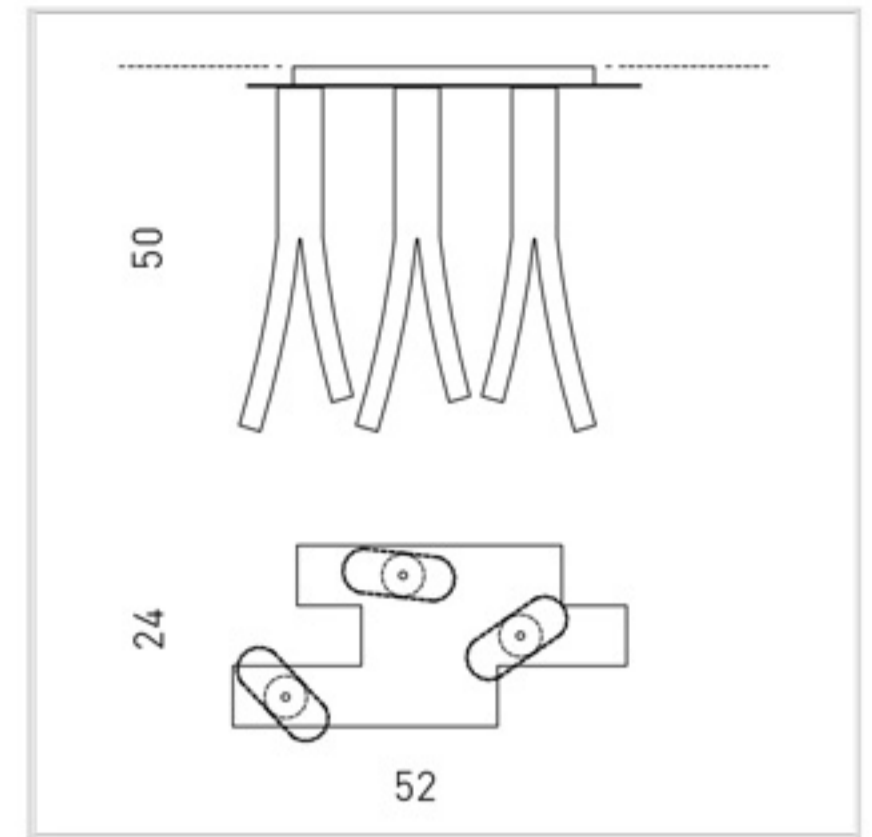

LS 4/311  
1 x GU10 x 7,2W LED  
CE IP20

LS 5/311  
3 x GU10 x 7,2W LED  
CE IP20

SP 7/311  
1 x GU10 x 7,2W LED  
CE IP20

SP 8/311  
3 x GU10 x 7,2W LED  
CE IP20

LP 6/311 B  
1 x GU10 x 7,2W LED  
CE IP20

LP 6/311 A  
2 x 4W LED  
CE IP20

MONTATURA - FRAME

		
60/34 corten/oro corten/gold	40/34 laccato bianco/oro lacquered white/gold	64/34 laccato bronzo/oro lacquered bronze/gold

OLMO

ARMANDO D'ANDREA