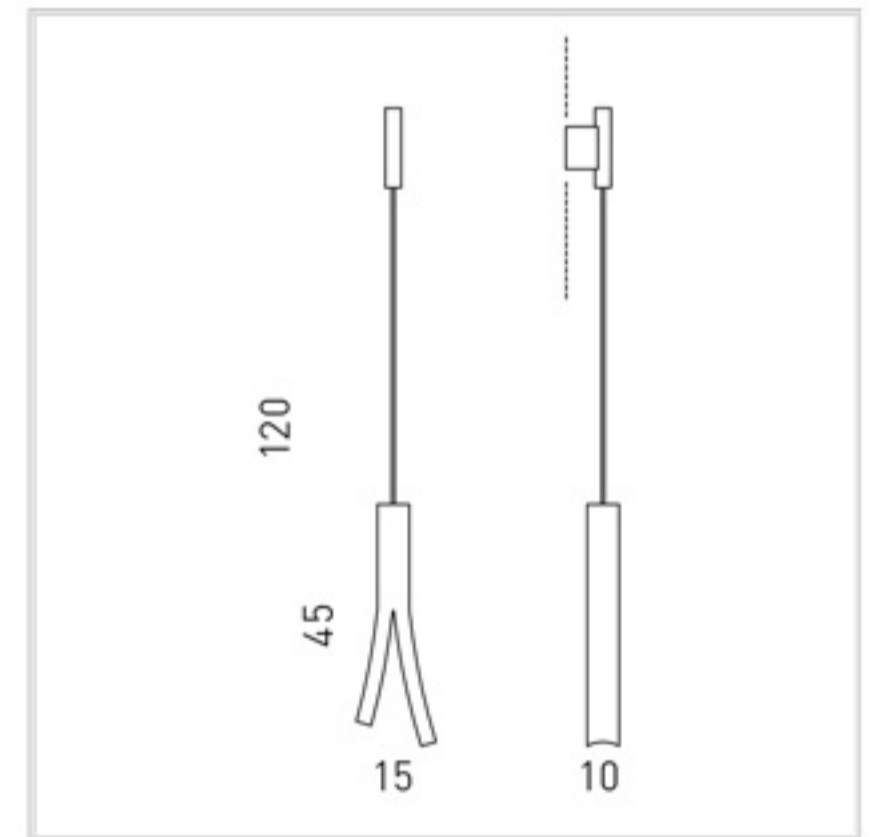

LS 4/311  
1 x GU10 x 7,2W LED  
CE IP20

LS 5/311  
3 x GU10 x 7,2W LED  
CE IP20

SP 7/311  
1 x GU10 x 7,2W LED  
CE IP20

SP 8/311  
3 x GU10 x 7,2W LED  
CE IP20

LP 6/311 B  
1 x GU10 x 7,2W LED  
CE IP20

LP 6/311 A  
2 x 4W LED  
CE IP20

MONTATURA - FRAME

		
60/34 corten/oro corten/gold	40/34 laccato bianco/oro lacquered white/gold	64/34 laccato bronzo/oro lacquered bronze/gold

OLMO

ARMANDO D'ANDREA