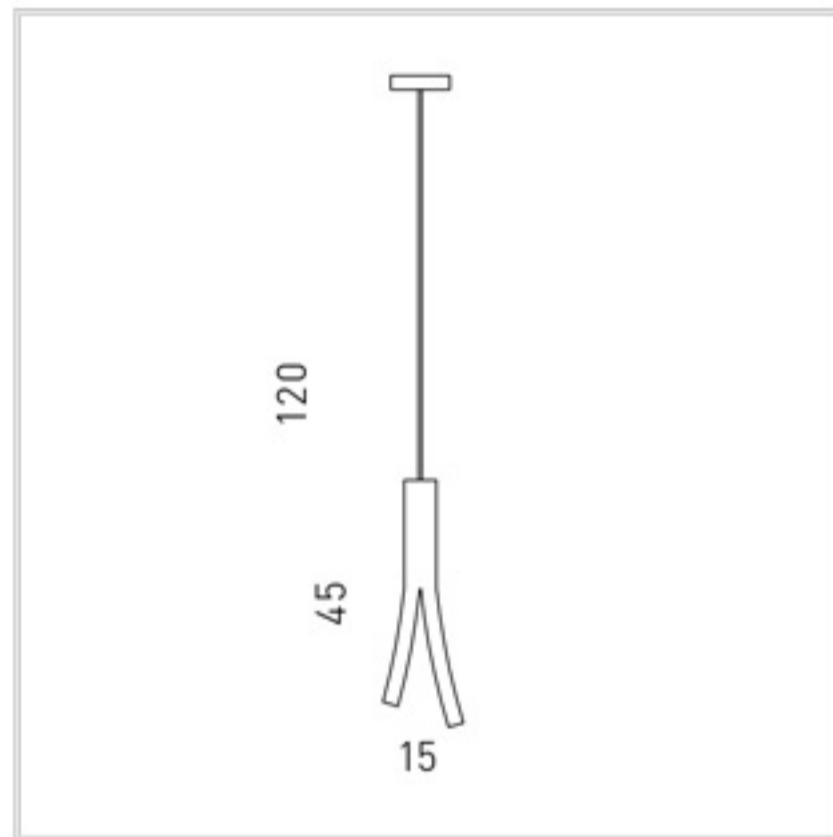

LS 4/311  
1 x GU10 x 7,2W LED  
CE IP20

LS 5/311  
3 x GU10 x 7,2W LED  
CE IP20

SP 7/311  
1 x GU10 x 7,2W LED  
CE IP20

SP 8/311  
3 x GU10 x 7,2W LED  
CE IP20

LP 6/311 B  
1 x GU10 x 7,2W LED  
CE IP20

LP 6/311 A  
2 x 4W LED  
CE IP20

MONTATURA - FRAME

		
60/34 corten/oro corten/gold	40/34 laccato bianco/oro lacquered white/gold	64/34 laccato bronzo/oro lacquered bronze/gold

OLMO

ARMANDO D'ANDREA