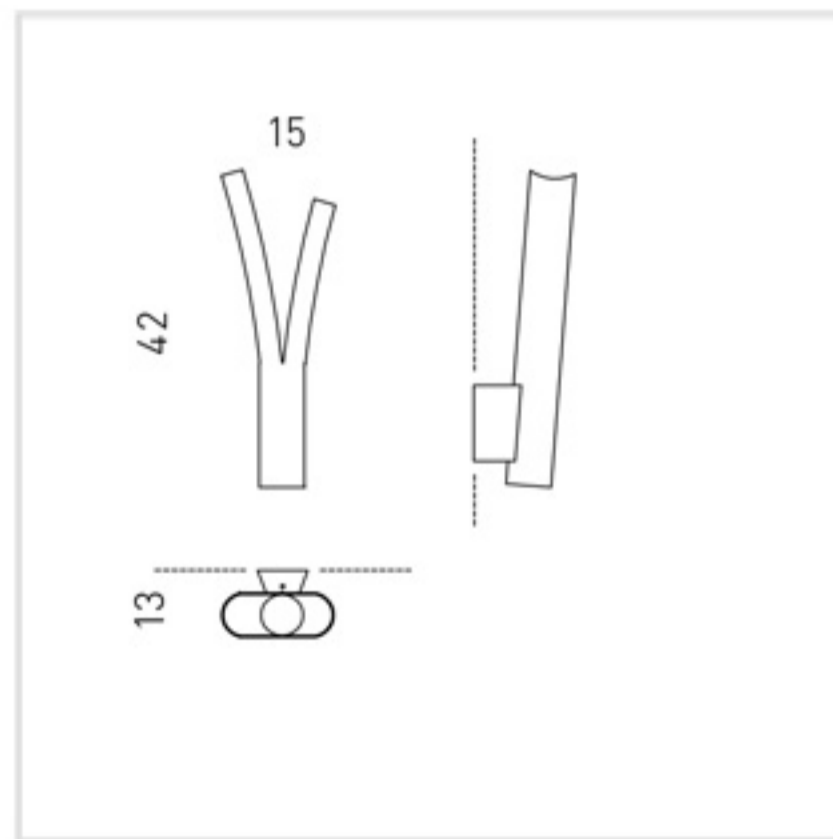

LS 4/311  
1 x GU10 x 7,2W LED  
CE IP20

LS 5/311  
3 x GU10 x 7,2W LED  
CE IP20

SP 7/311  
1 x GU10 x 7,2W LED  
CE IP20

SP 8/311  
3 x GU10 x 7,2W LED  
CE IP20

LP 6/311 B  
1 x GU10 x 7,2W LED  
CE IP20

LP 6/311 A  
2 x 4W LED  
CE IP20

MONTATURA - FRAME

		
60/34 corten/oro corten/gold	40/34 laccato bianco/oro lacquered white/gold	64/34 laccato bronzo/oro lacquered bronze/gold

OLMO

ARMANDO D'ANDREA