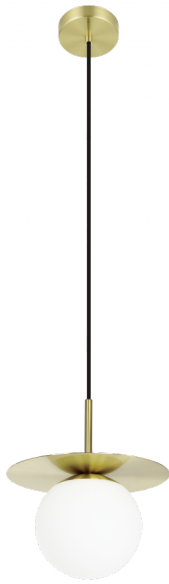

39952A ARENALES

General Information

Material number	39952A
Type	pendant light
Product segment	Indoor
Theme	Crystal & Design

Dimensions

Article Height (in inch)	85.83
Article Diameter (in inch)	10.83
Net Weight (in kg)	1.19 Kilogram

Material & Colour

Enclosure Material	steel
Enclosure Colour	brushed brass
Glass/Shade Material	glass opal-matt
Glass/Shade Colour	white

Functionality

Switch Type	without switch
Battery	No

Technical Information