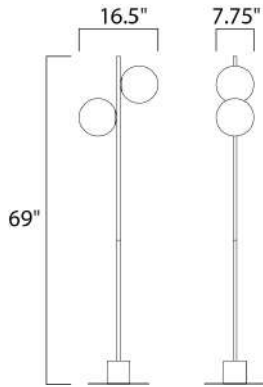

**MEASUREMENTS**

DIMENSION : 16.5" L x 7.75" W x 69" H  
 HANGING WEIGHT : 24.25 lb

**LAMPING**

INPUT VOLTAGE : 120V  
 BULB : 2 x 60W Incandescent E12 Candelabra , 120W Total  
 BULB INCLUDED : (Not Included)  
 DIMMABLE : Yes