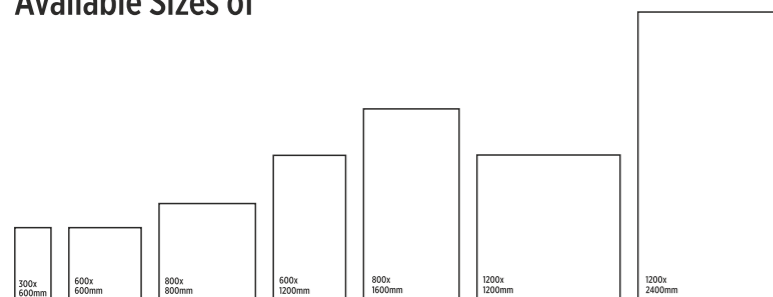

# MAKE YOUR SPACE Spill Style

Vercil Black

Available Sizes of

Vercil Black

MEANT TO GIVE A Lifestyle Lift

Beachwood Brown

Beachwood Natural

Available Sizes of