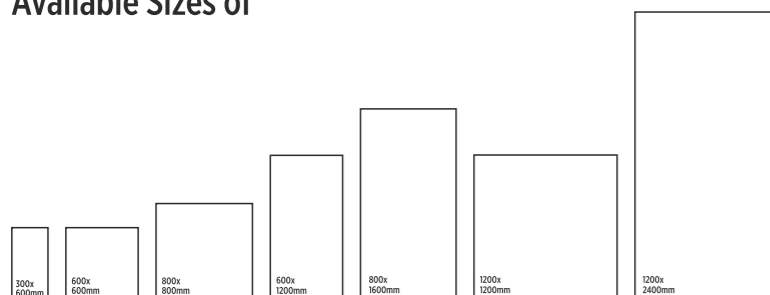

# THE NEW LANGUAGE OF Decor Is Here

Carlos Crema

Classic Bottochino

Available Sizes of

**Calcutta Gold**