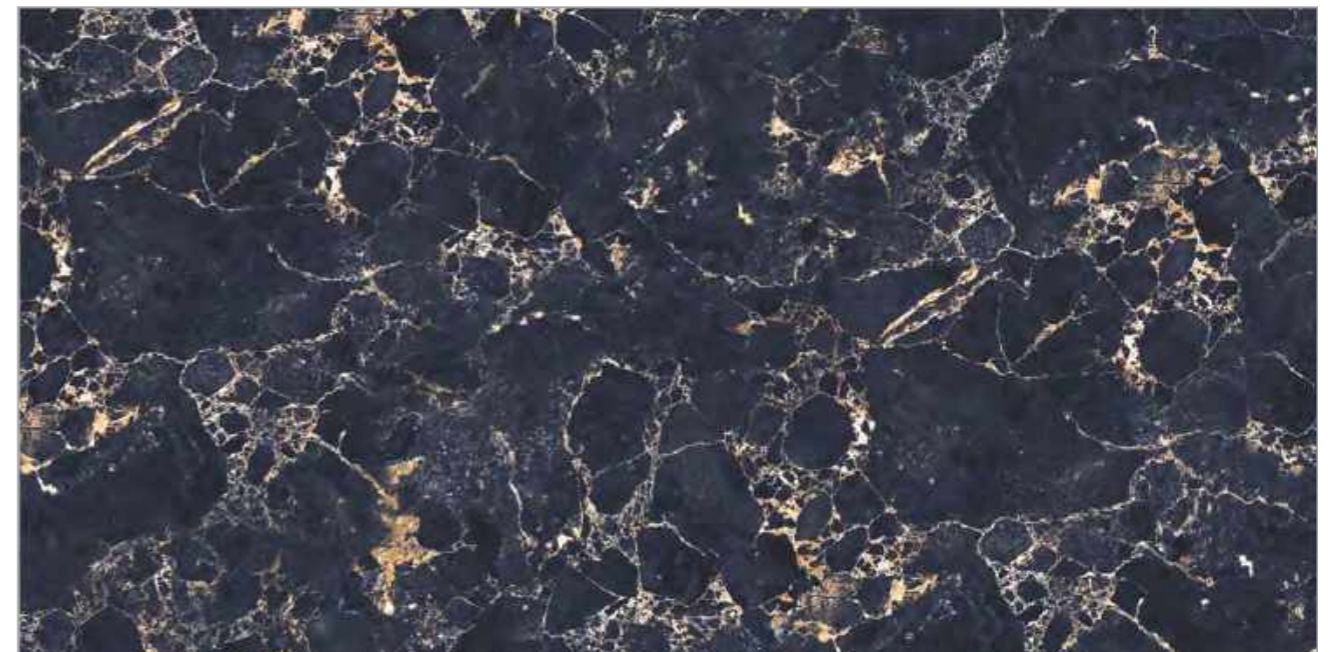

Empradore Blue