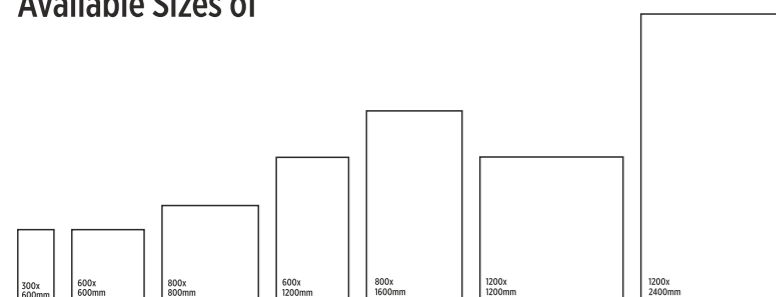

Available Sizes of