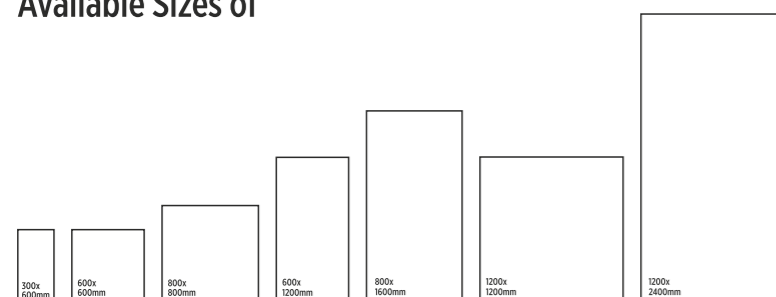

Available Sizes of