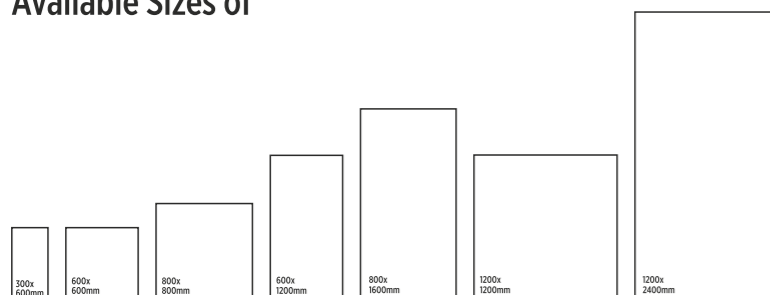

# HIGH ON DESIGN And Quality

Statuario Nova

Thar Grey

Available Sizes of