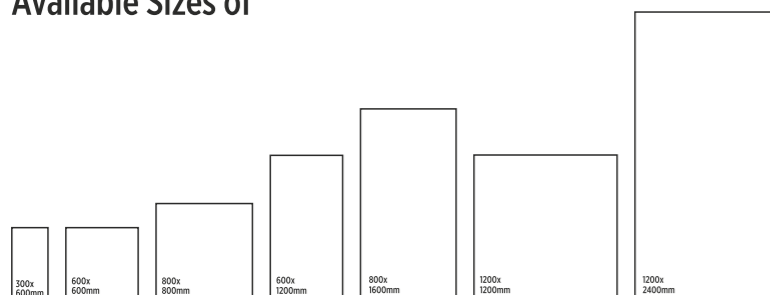

# CREATING A LIFESTYLE FOR A Modern Living

Thar Crema

Travertino Classico Bianco

Available Sizes of

**Thar Crema**