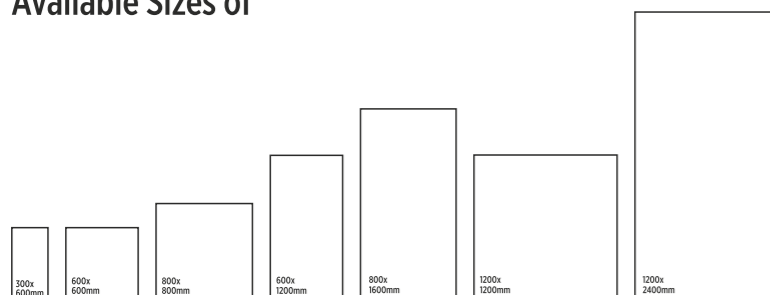

# THE NATURAL ALLURE OF Elegant Simplicity

Classic Statuario

Classic Statuario Gray

Available Sizes of