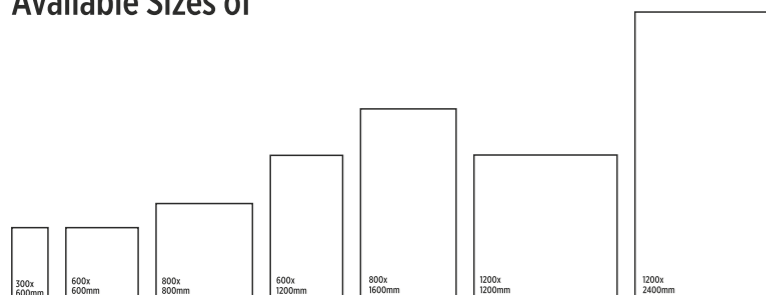

# THE BEST, Above The Rest

Breccia Lava

Breccia Natural Grey

Available Sizes of