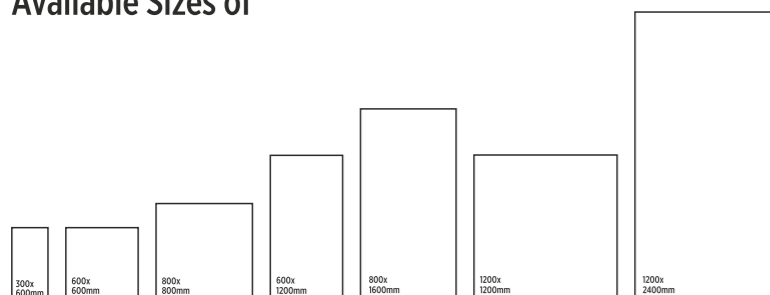

# UNCOVER THE TRUE Story Of Poise

Travertino crema

Travo Marmo Dark Grey

Available Sizes of

ELEGANT DESIGN,  
Skilled Craftsmanship

Travo Marmo Crema

Travo Marmo Grey

Available Sizes of