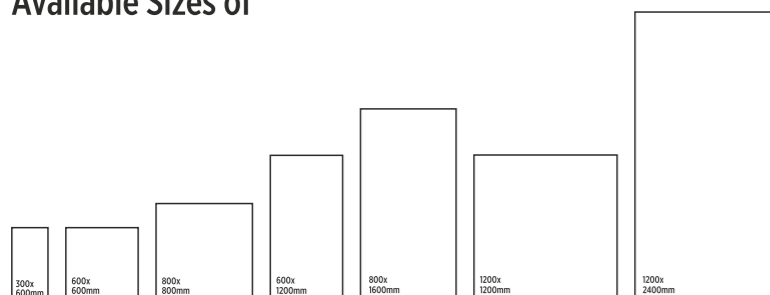

Available Sizes of