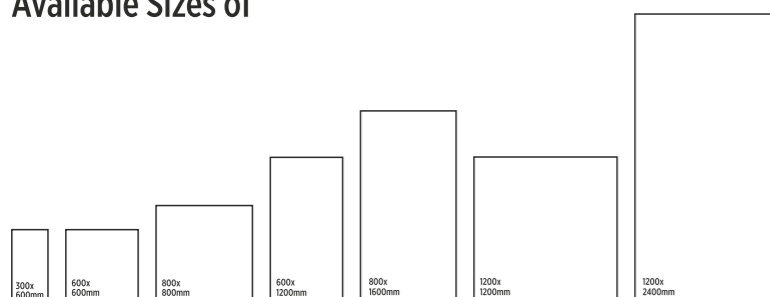

Available Sizes of