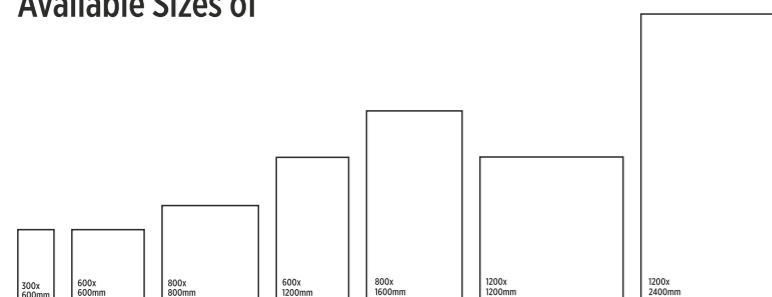

Available Sizes of