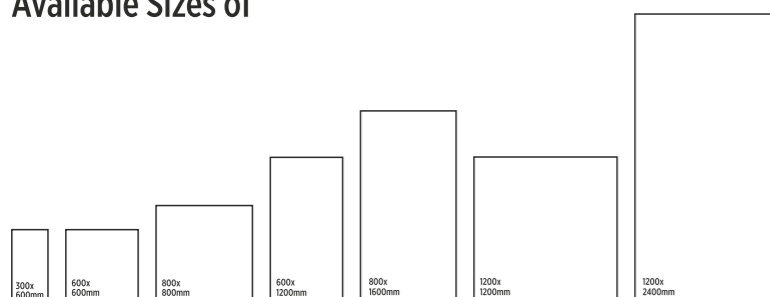

# ARTISTIC Extravaganza

Verona Crema

Verona Copper

Available Sizes of