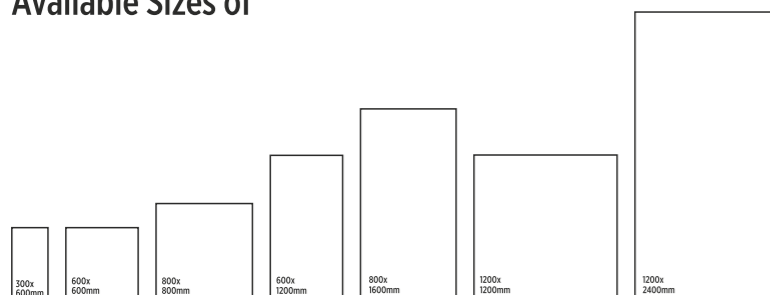

# IMPRESSIONS Of Divinity

Venice Bianco

Venice Beige

Available Sizes of

BLEND WITH  
Extreme Luxury

Venice Grey

Venice Choco

Available Sizes of