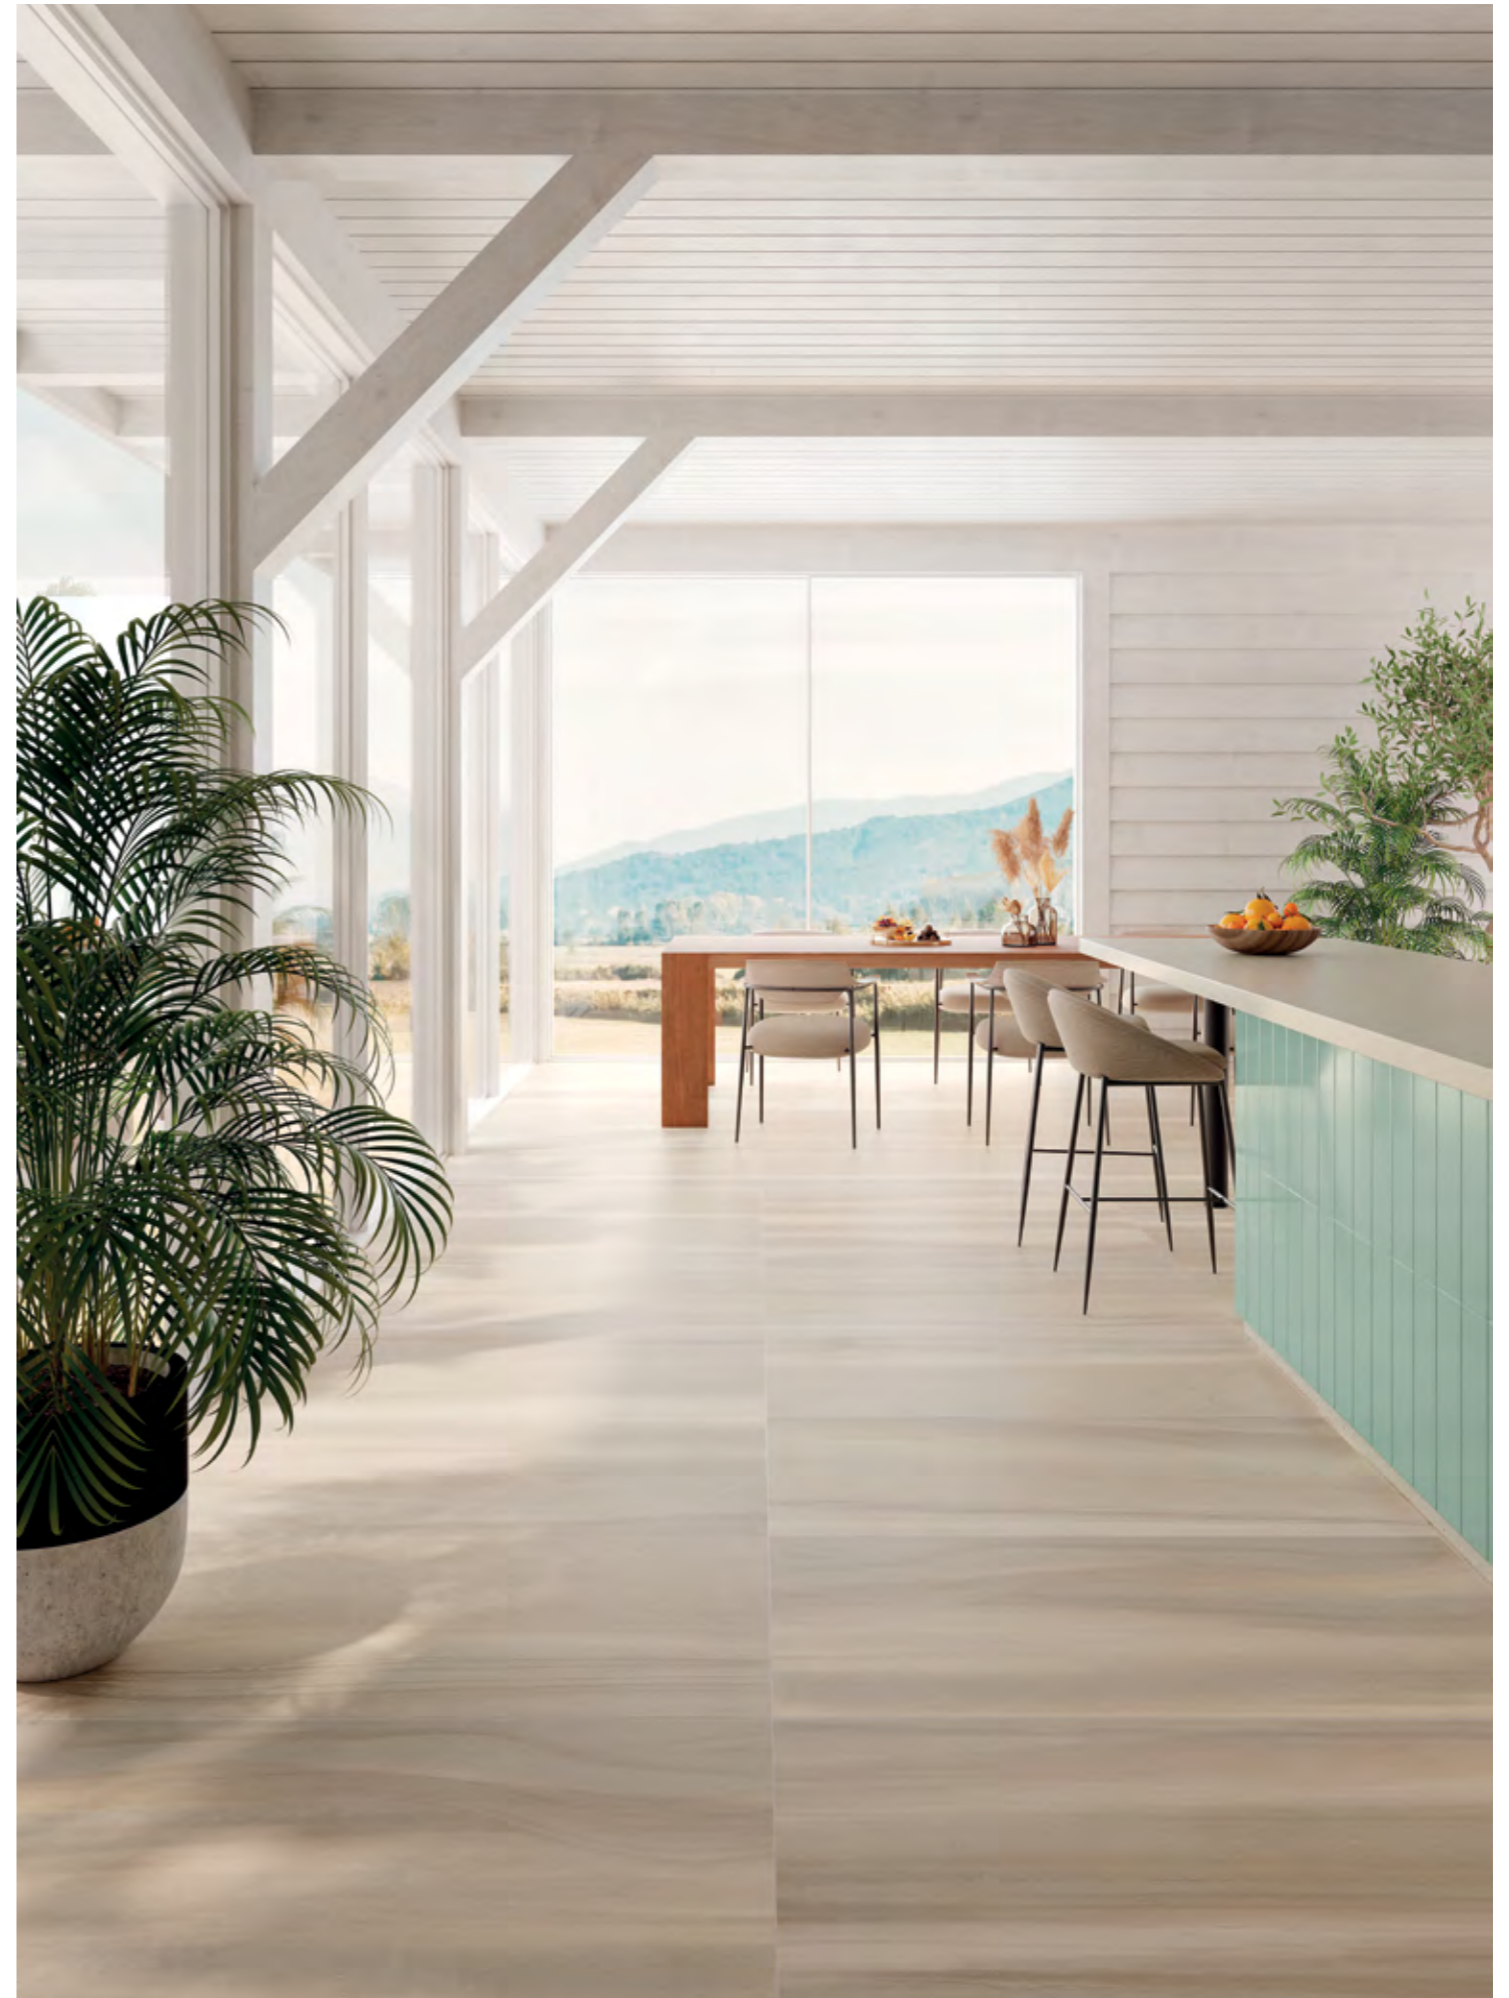

24x48 Stone

Also Available in:
12x24 | 30x60cm #79880ET NAT BOLD

Single Bullnose
3x12 | 7.5x30cm #79974ET NAT RECT BN
3x24 | 7.5x60cm #79979ET NAT RECT BN

Mos Sq 2x2 Marshmallow | V3
12x12 | 30x30cm #79984ET NAT TEL

Mos Fit 2x3 Marshmallow | V2
12x12 | 30x30cm #79947ET NAT TEL *

Mos Fit 2x3 Marshmallow & Light | V2
12x12 | 30x30cm #79944ET NAT TEL *

Mos Little Brick 2x3 Light & Marshmallow | V2
12x12 | 30x30cm #79941ET NAT TEL *

Also Available in:
12x24 | 30x60cm #79882ET NAT BOLD

Single Bullnose
3x12 | 7.5x30cm #79971ET NAT RECT BN
3x24 | 7.5x60cm #79976ET NAT RECT BN

Mos Sq 2x2 Chateau Gray | V2
12x12 | 30x30cm #79981ET NAT TEL

Mos Fit 2x3 Chateau Gray | V2
12x12 | 30x30cm #79950ET NAT TEL *

Also Available in:
12x24 | 30x60cm #79881ET NAT BOLD

Single Bullnose
3x12 | 7.5x30cm #79975ET NAT RECT BN
3x24 | 7.5x60cm #79980ET NAT RECT BN

Mos Sq 2x2 Seedpearl | V2
12x12 | 30x30cm #79985ET NAT TEL

Mos Fit 2x3 Seedpearl | V2
12x12 | 30x30cm #79949ET NAT TEL *

Mos Fit 2x3 Light & Dark | V2
12x12 | 30x30cm #79946ET NAT TEL *

Mos Little Brick 2x3 Light & Dark | V2
12x12 | 30x30cm #79943ET NAT TEL *

Also Available in:
12x24 | 30x60cm #79878ET NAT BOLD

Single Bullnose
3x12 | 7.5x30cm #79972ET NAT RECT BN
3x24 | 7.5x60cm #79977ET NAT RECT BN

Mos Sq 2x2 Dark | V2
12x12 | 30x30cm #79982ET NAT TEL

Mos Fit 2x3 Dark | V2
12x12 | 30x30cm #79951ET NAT TEL *

Also Available in:
12x24 | 30x60cm #79879ET NAT BOLD

Single Bullnose
3x12 | 7.5x30cm #79973ET NAT RECT BN
3x24 | 7.5x60cm #79978ET NAT RECT BN

Mos Sq 2x2 Light | V2
12x12 | 30x30cm #79983ET NAT TEL

Mos Fit 2x3 Light | V2
12x12 | 30x30cm #79948ET NAT TEL *

Mos Fit 2x3 Marshmallow & Chateau Gray | V2
12x12 | 30x30cm #79945ET NAT TEL *

Mos Little Brick 2x3 Seedpearl & Chateau Gray | V2
12x12 | 30x30cm #79942ET NAT TEL *

* SPECIAL ORDER