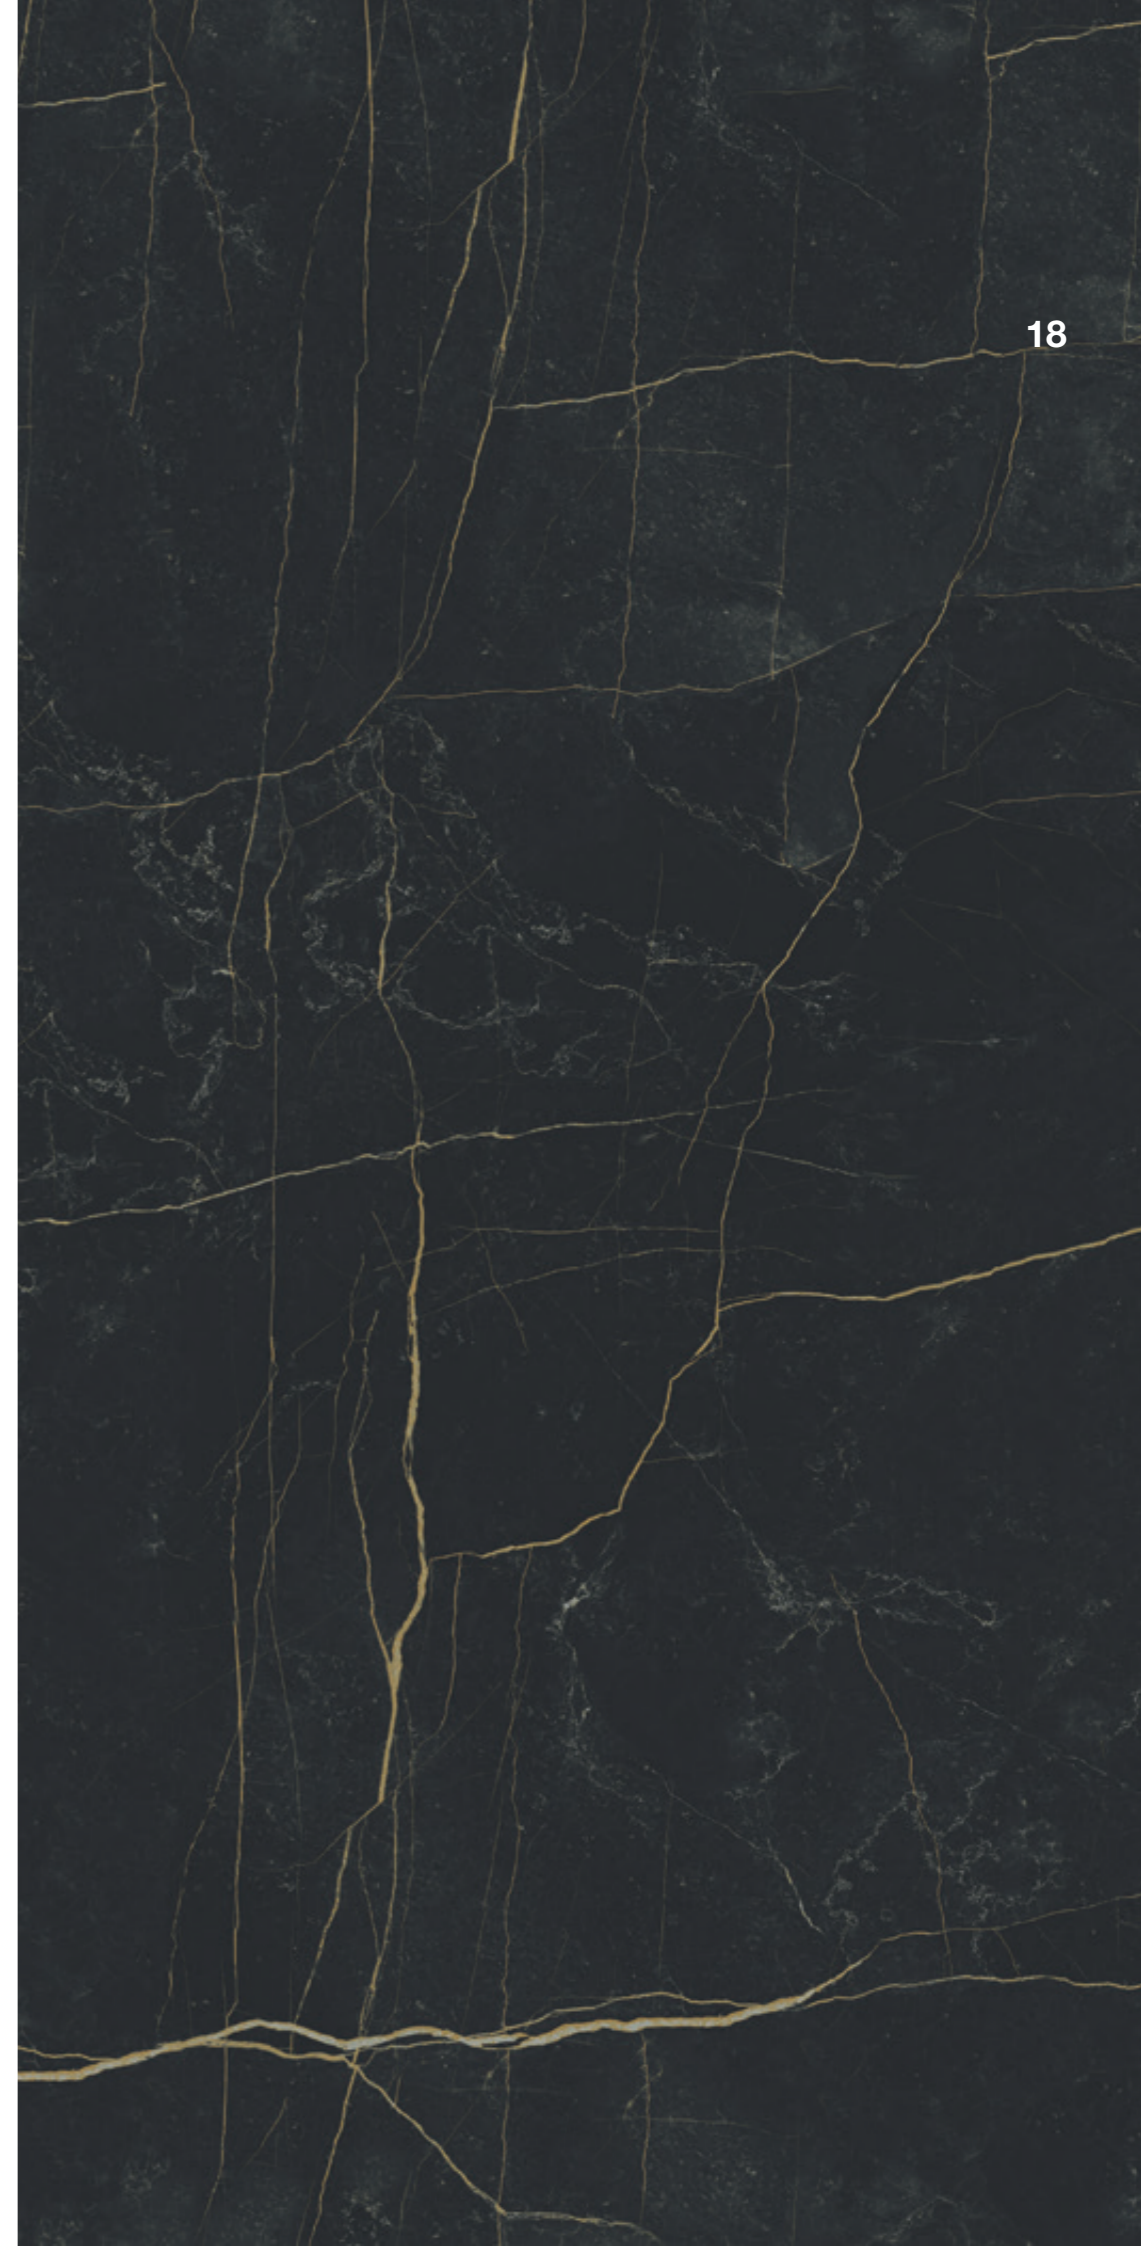

Filo Bianco

Nero.

Nero Venato

V3

36"x72"	12190E	POL RECT
90x180		10mm

UNLTD.Dreams
Portobello Collection 2022.
For those who dream.

Portobello
America

1600 NW 18th Street, Suite 708
Pompano Beach, FL 33069