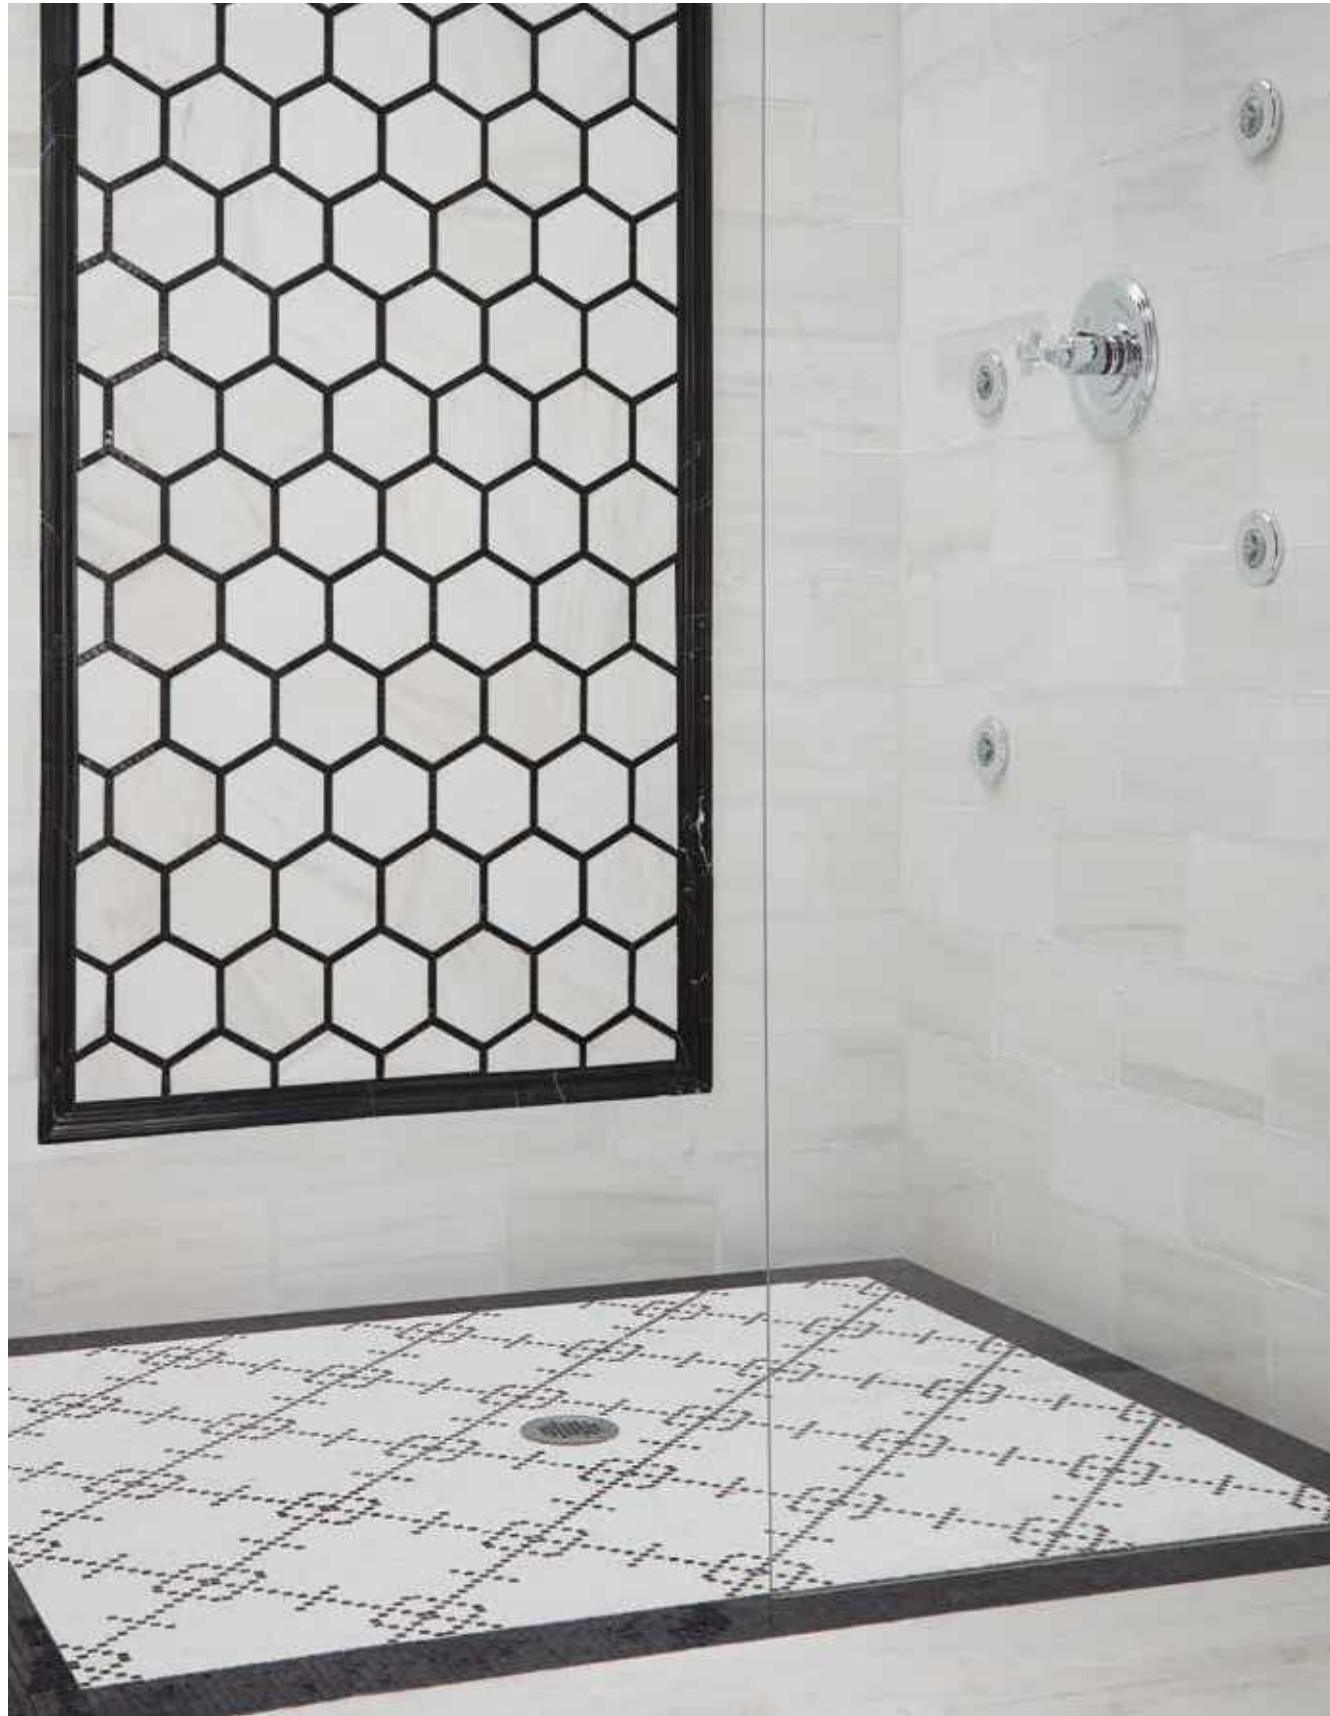

**Shower Floor:
Nero Marquina**

**Augusta Mosaic (18166)
3/8" Composition Mosaic (18138)**

**Shower Wall:
Nero Marquina**

**Olympia Mosaic (18161)
Crown 1.875" x 12" (18134)**

**Shower Wall:
Dolomite**

Saint Paul Mosaic (18157)