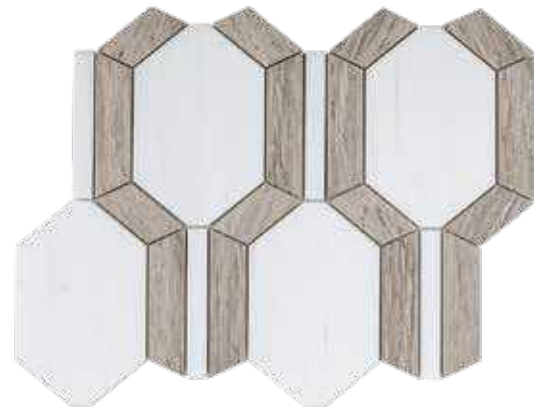

MONTGOMERY MOSAIC

NATURAL STONE & PORCELAIN

—
Montgomery - Beige
10" x 13"
18174