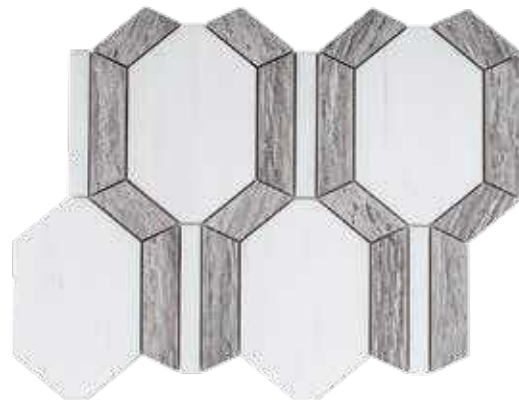

Grey/Beige

Harrisburg Mosaic 12" x 12" (18195)

MONTGOMERY MOSAIC

NATURAL STONE & PORCELAIN

—
Montgomery - Beige
10" x 13"
18174

—
Montgomery - Grey
10" x 13"
18175

—
Grey
Montgomery Mosaic 10" x 13" (18175)