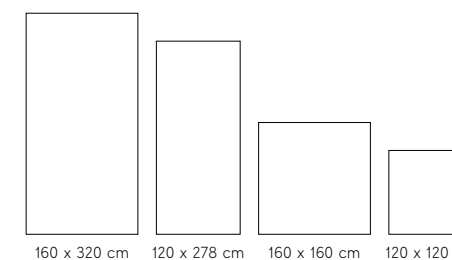

WALL ± 6 mm

WALLS
RIVESTIMENTI

160 x 320 cm
120 x 278 cm
160 x 160 cm
120 x 120 cm

OUTDOOR ± 9, 20 mm

OUTDOOR FLOORS
PAVIMENTI PER ESTERNI

120 x 240 cm ± 20 mm
120 x 120 cm ± 9 mm Grip
120 x 120 cm ± 20 mm