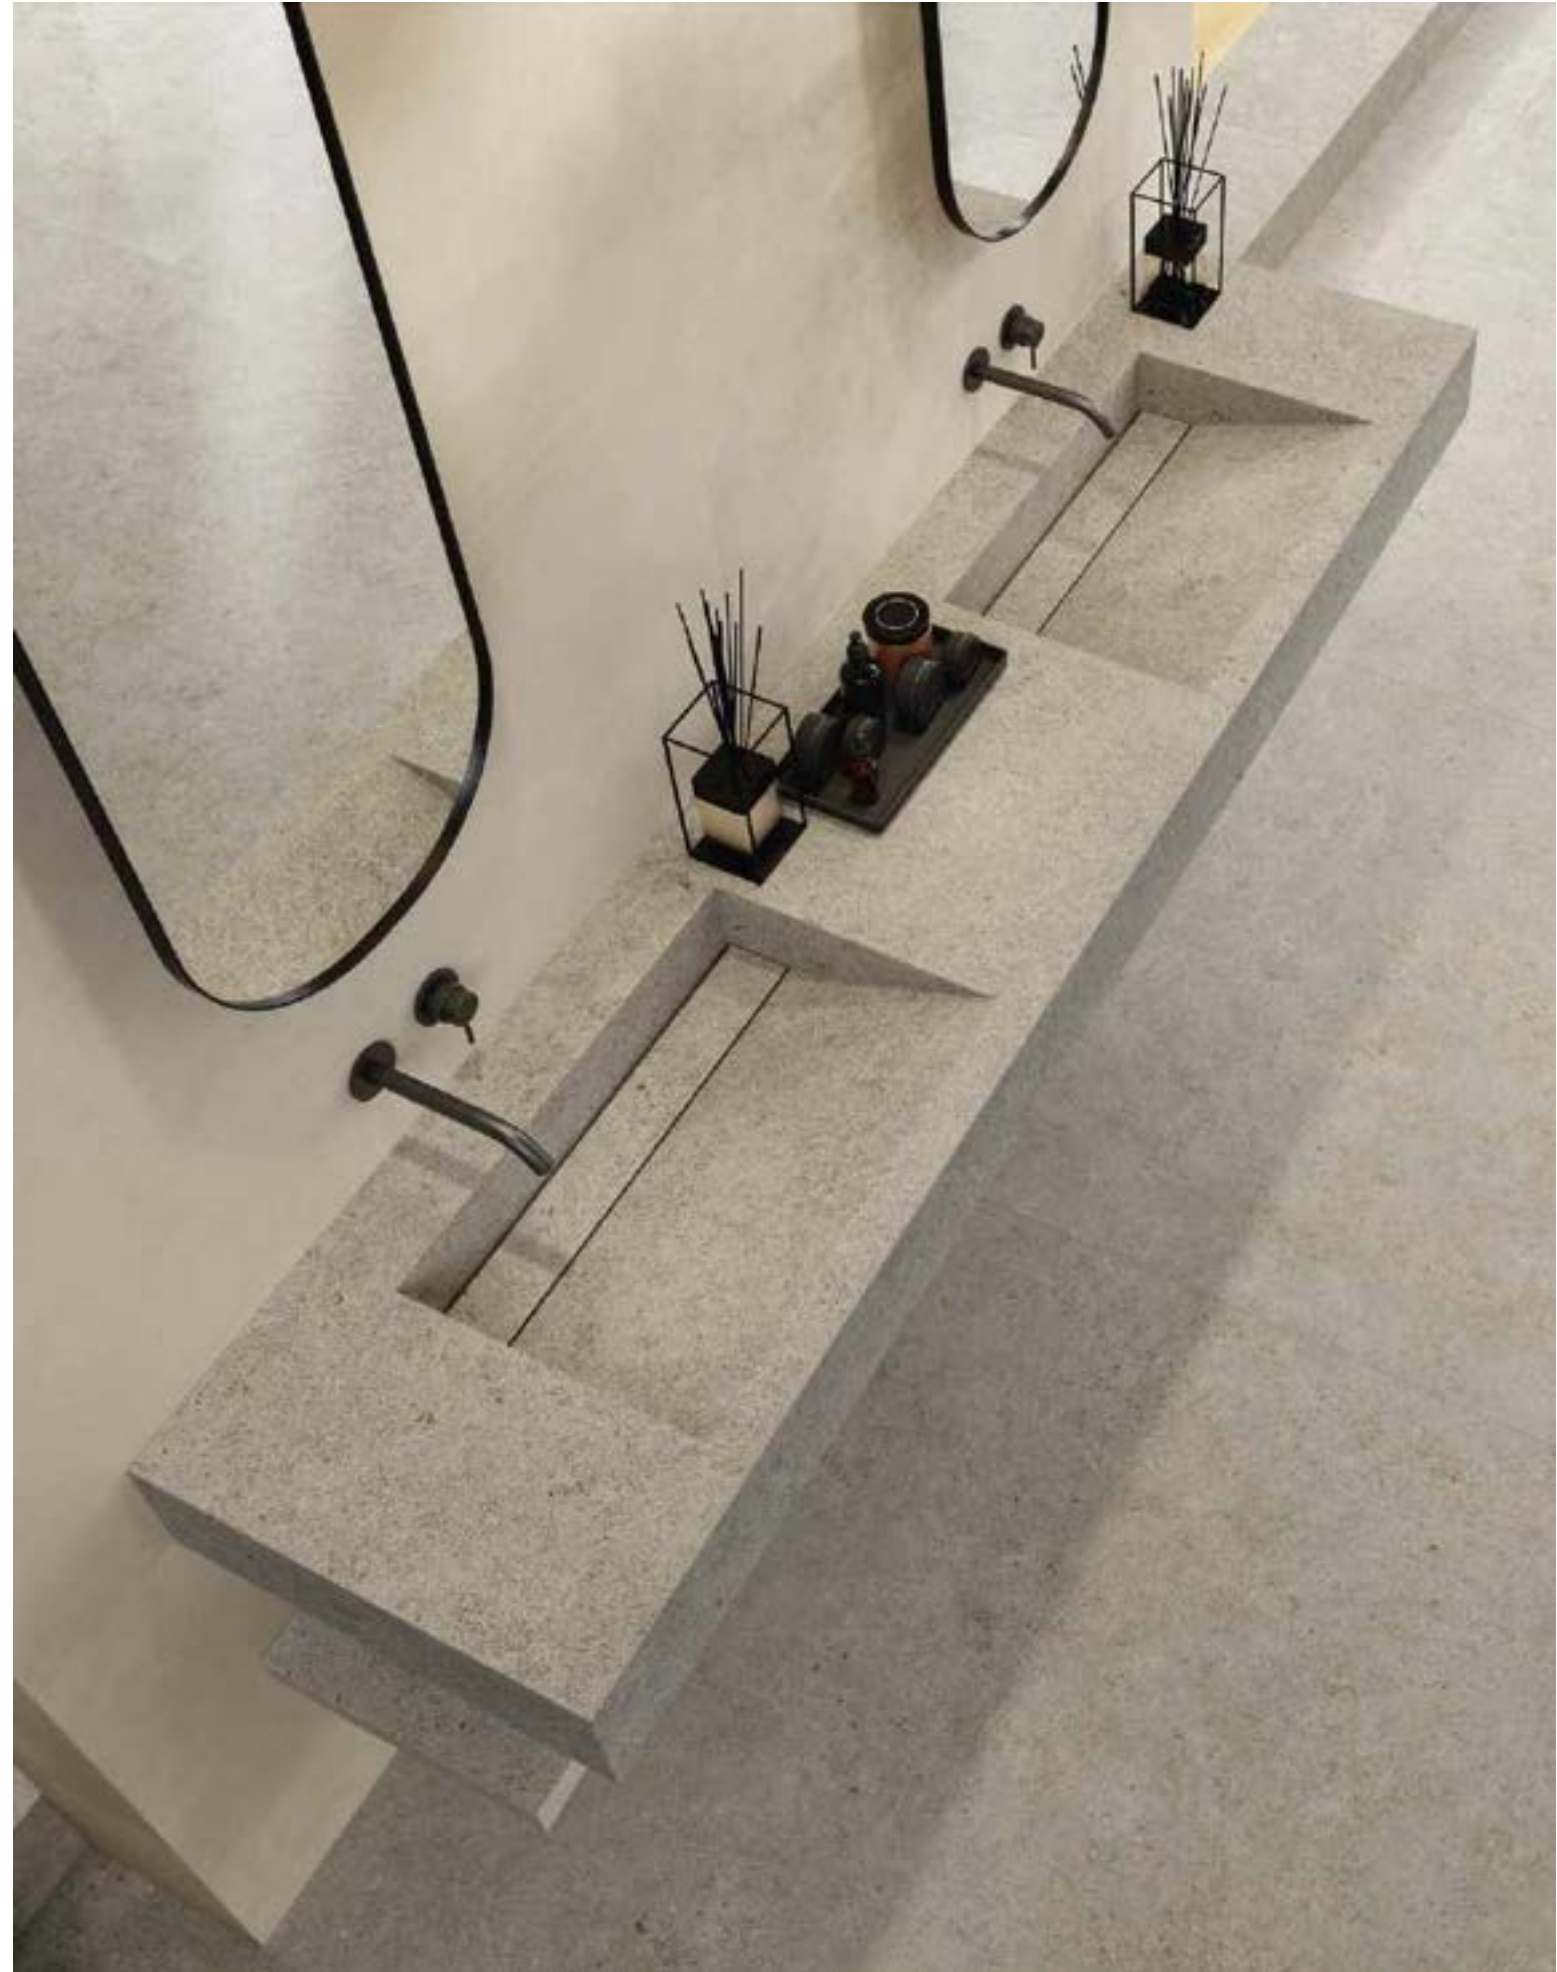

INDEX

A COMPLETE
PRODUCT
SYSTEM

SURFACE
INDEX

OVERVIEW

PRODUCT
RANGE

IMAGE
GALLERY

MARBLE LOOK
CONCRETE & RESIN LOOK
STONE LOOK
METAL LOOK

PATTERNS

SLABS FOR
COUNTERTOPS &
FURNITURE

RANGE
SUMMARY

TECHNICAL
SPECIFICATIONS

WE CARE