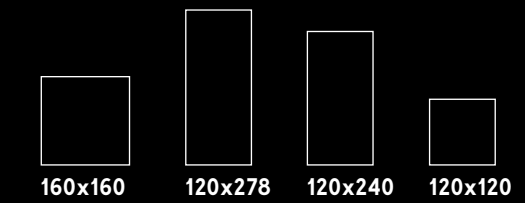

Range Summary

atlasPLAN

Floor & Wall

Furniture

Countertops

160x320

162x324

SINGLE SLAB NON-RECTIFIED
SLABS FOR COUNTERTOPS & FURNITURE

- ⇄ MARBLE LOOK
- ⇄ CONCRETE LOOK
- ⇄ STONE LOOK
- ⇄ COLOR & DECOR LOOK
- ⇄ METAL LOOK

INDEX

A COMPLETE PRODUCT SYSTEM >

SURFACE INDEX >

OVERVIEW >

PRODUCT RANGE >

IMAGE GALLERY >

PATTERNS >

SLABS FOR COUNTERTOPS & FURNITURE >

RANGE SUMMARY >

TECHNICAL SPECIFICATIONS >

WE CARE >