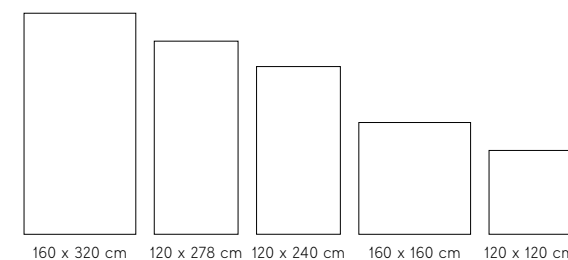

A wide selection of large sizes

The rectified formats 120x120 cm (47 1/4" x 47 1/4"), 120x240 cm (47 1/4" x 94 1/2"), 120x278 cm (47 1/4" x 109 1/2"), 160x160 cm (63" x 63") and 160x320 cm (63" x 126") feature numerous graphics ideal for coordinated floors, walls and furnishings.

I formati rettificati da 120x120 cm, 120x240 cm, 120x278 cm, 160x160 cm e 160x320 cm presentano numerose grafiche ideali per pavimenti, rivestimenti di pareti ed elementi d'arredo coordinati.

Les formats rectifiés de 120x120 cm, 120x240 cm, 120x278 cm, 160x160 cm et 160x320 cm présentent de nombreux graphismes parfaits pour habiller les sols et murs, et propose aussi des éléments de décoration coordonnés.

Die rektifizierten Formate 120x120 cm, 120x240 cm, 120x278 cm, 160x160 cm und 160x320 cm umfassen viele Grafiken, die sich ideal für aufeinander abgestimmte Böden, Wände und Einrichtungselemente eignen.

Los formatos rectificadas 120x120 cm, 120x240 cm, 120x278 cm, 160x160 cm y 160x320 cm presentan una agradable y amplia variabilidad gráfica para pavimentos, revestimientos y elementos de mobiliario combinados.

Ретифицированные форматы 120x120 см, 120x240 см, 120x278 см, 160x160 см и 160x320 см доступны во множестве вариантов рисунков поверхности и подходят для цельного оформления полов, стен и предметов обстановки.

FLOOR ± 6*, 9** mm

RESIDENTIAL FLOORS
COMMERCIAL FLOORS
PAVIMENTI RESIDENZIALI
PAVIMENTI COMMERCIALI

160 x 320 cm ± 6 mm
120 x 278 cm ± 6 mm
120 x 240 cm ± 6, 9 mm
160 x 160 cm ± 6 mm
120 x 120 cm ± 6, 9 mm