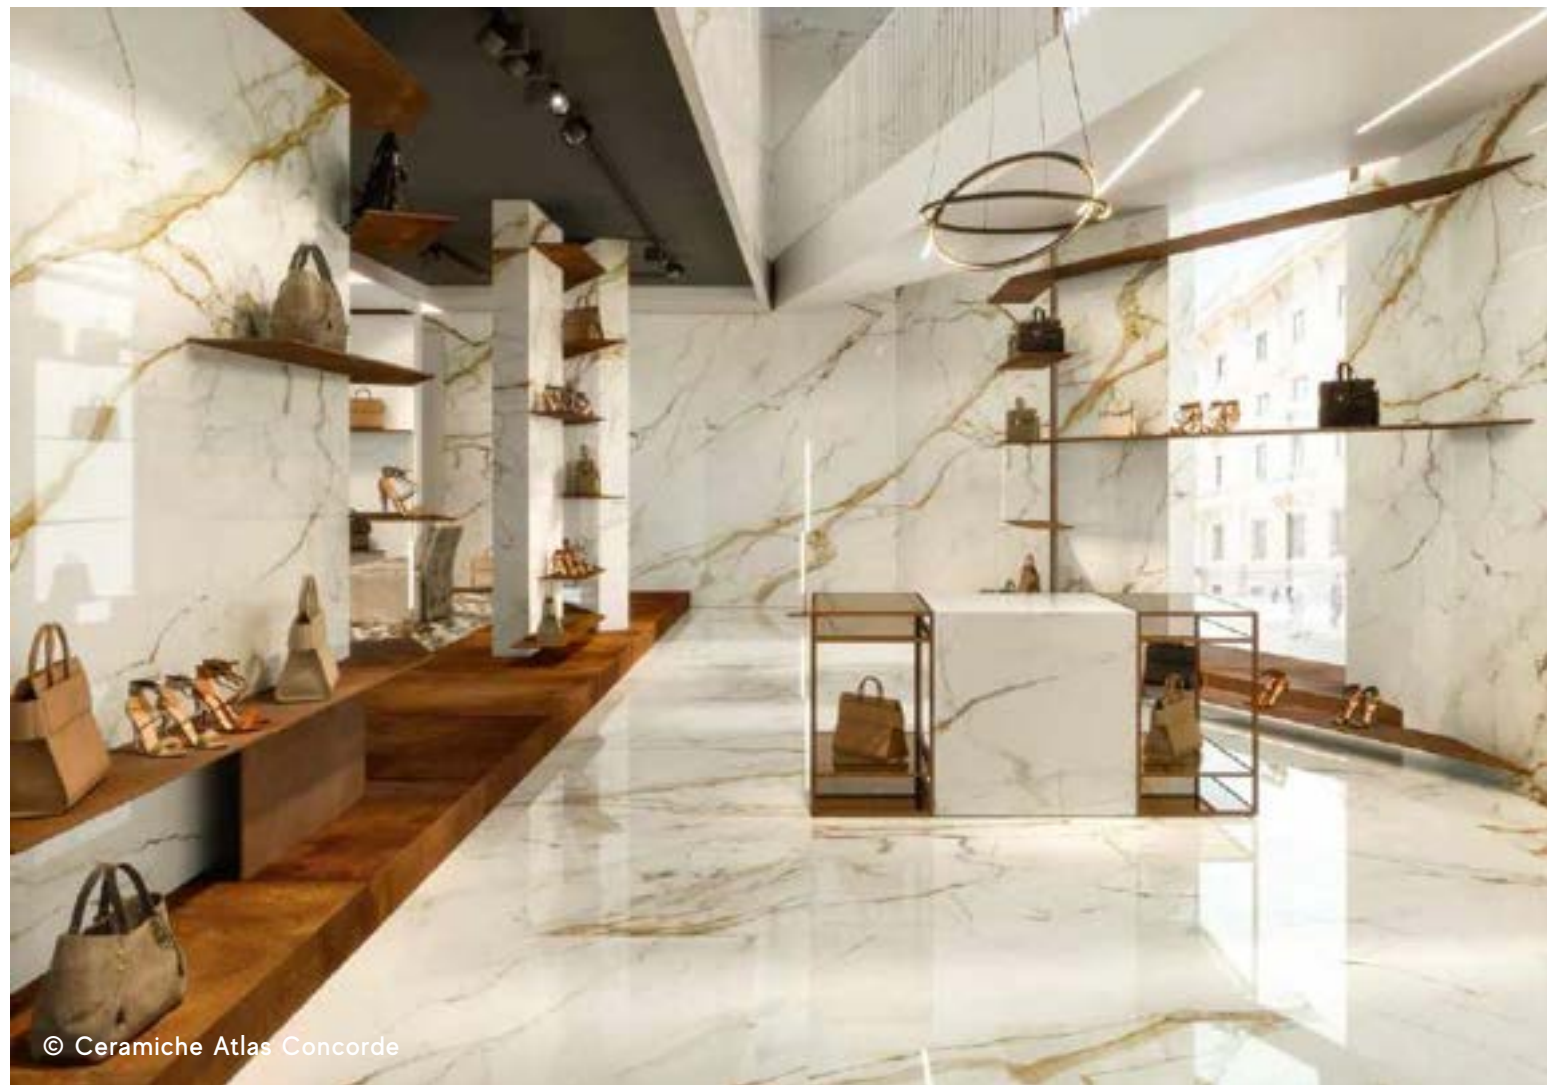

FLOOR

Marvel Shine Calacatta Imperiale
Polished/Lappato
120x120 cm | 47 1/4" x 47 1/4"

Blaze Corten
Matte/Matt
120x120 cm | 47 1/4" x 47 1/4"

Marvel Shine
Mosaico Match
Polished/Lappato
29,2x33,7 cm | 11 1/2" x 13 1/4"

WALL

Marvel Shine Calacatta Imperiale
Polished/Lappato
120x278 cm | 47 1/4" x 109 1/2"

Marvel Shine Calacatta Delicato
Polished/Lappato
120x278 cm | 47 1/4" x 109 1/2"

© Ceramiche Atlas Concorde