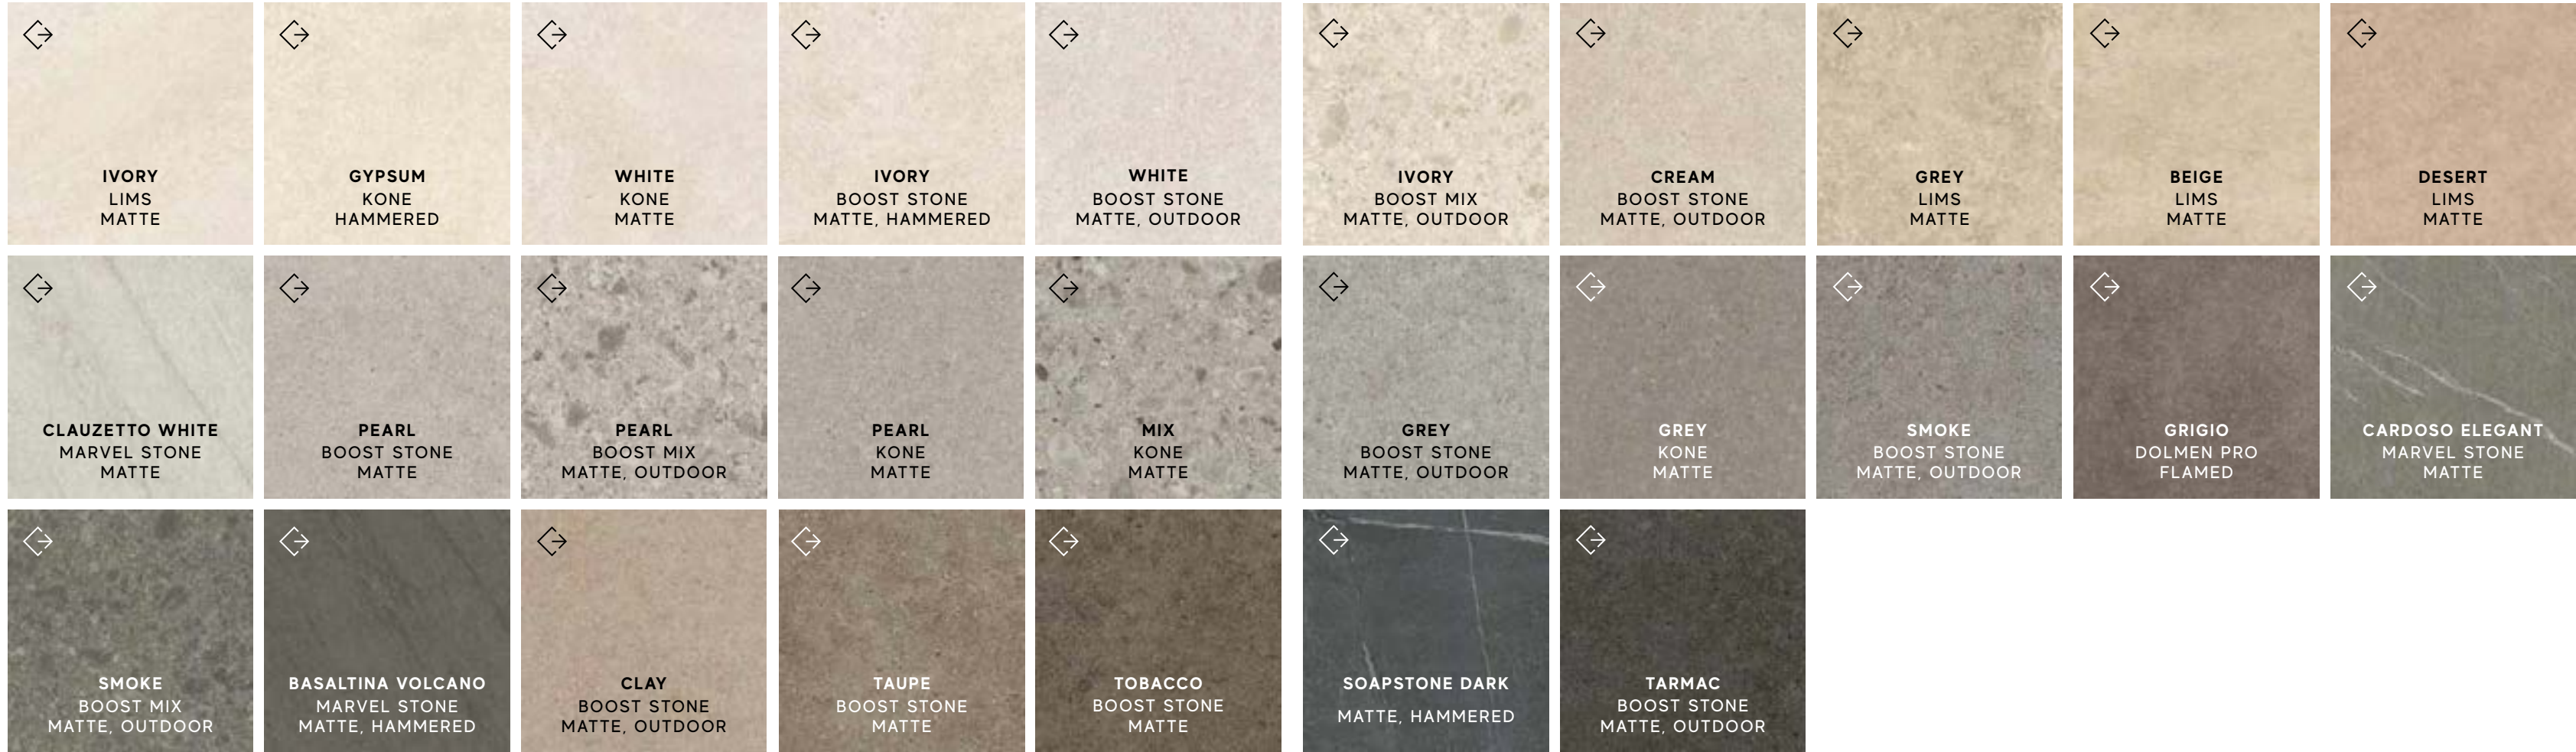

Porcelain Tiles Stone Look

INDEX

A COMPLETE
PRODUCT
SYSTEM

SURFACE
INDEX

MARBLE LOOK
CONCRETE & RESIN LOOK
STONE LOOK
COLOR LOOK & METAL LOOK

OVERVIEW

PRODUCT
RANGE

IMAGE
GALLERY