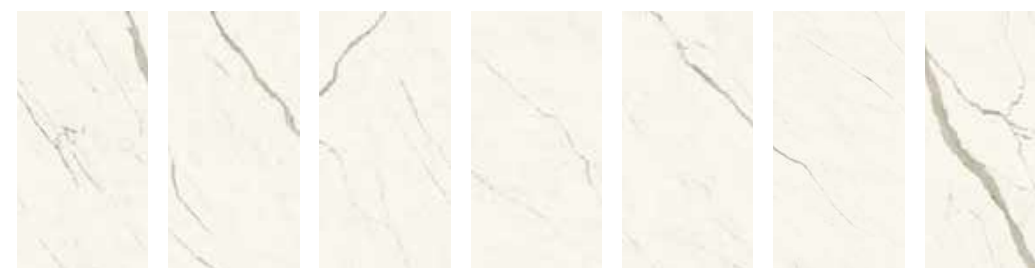

120 x 240 cm
47 1/4" x 94 1/2"