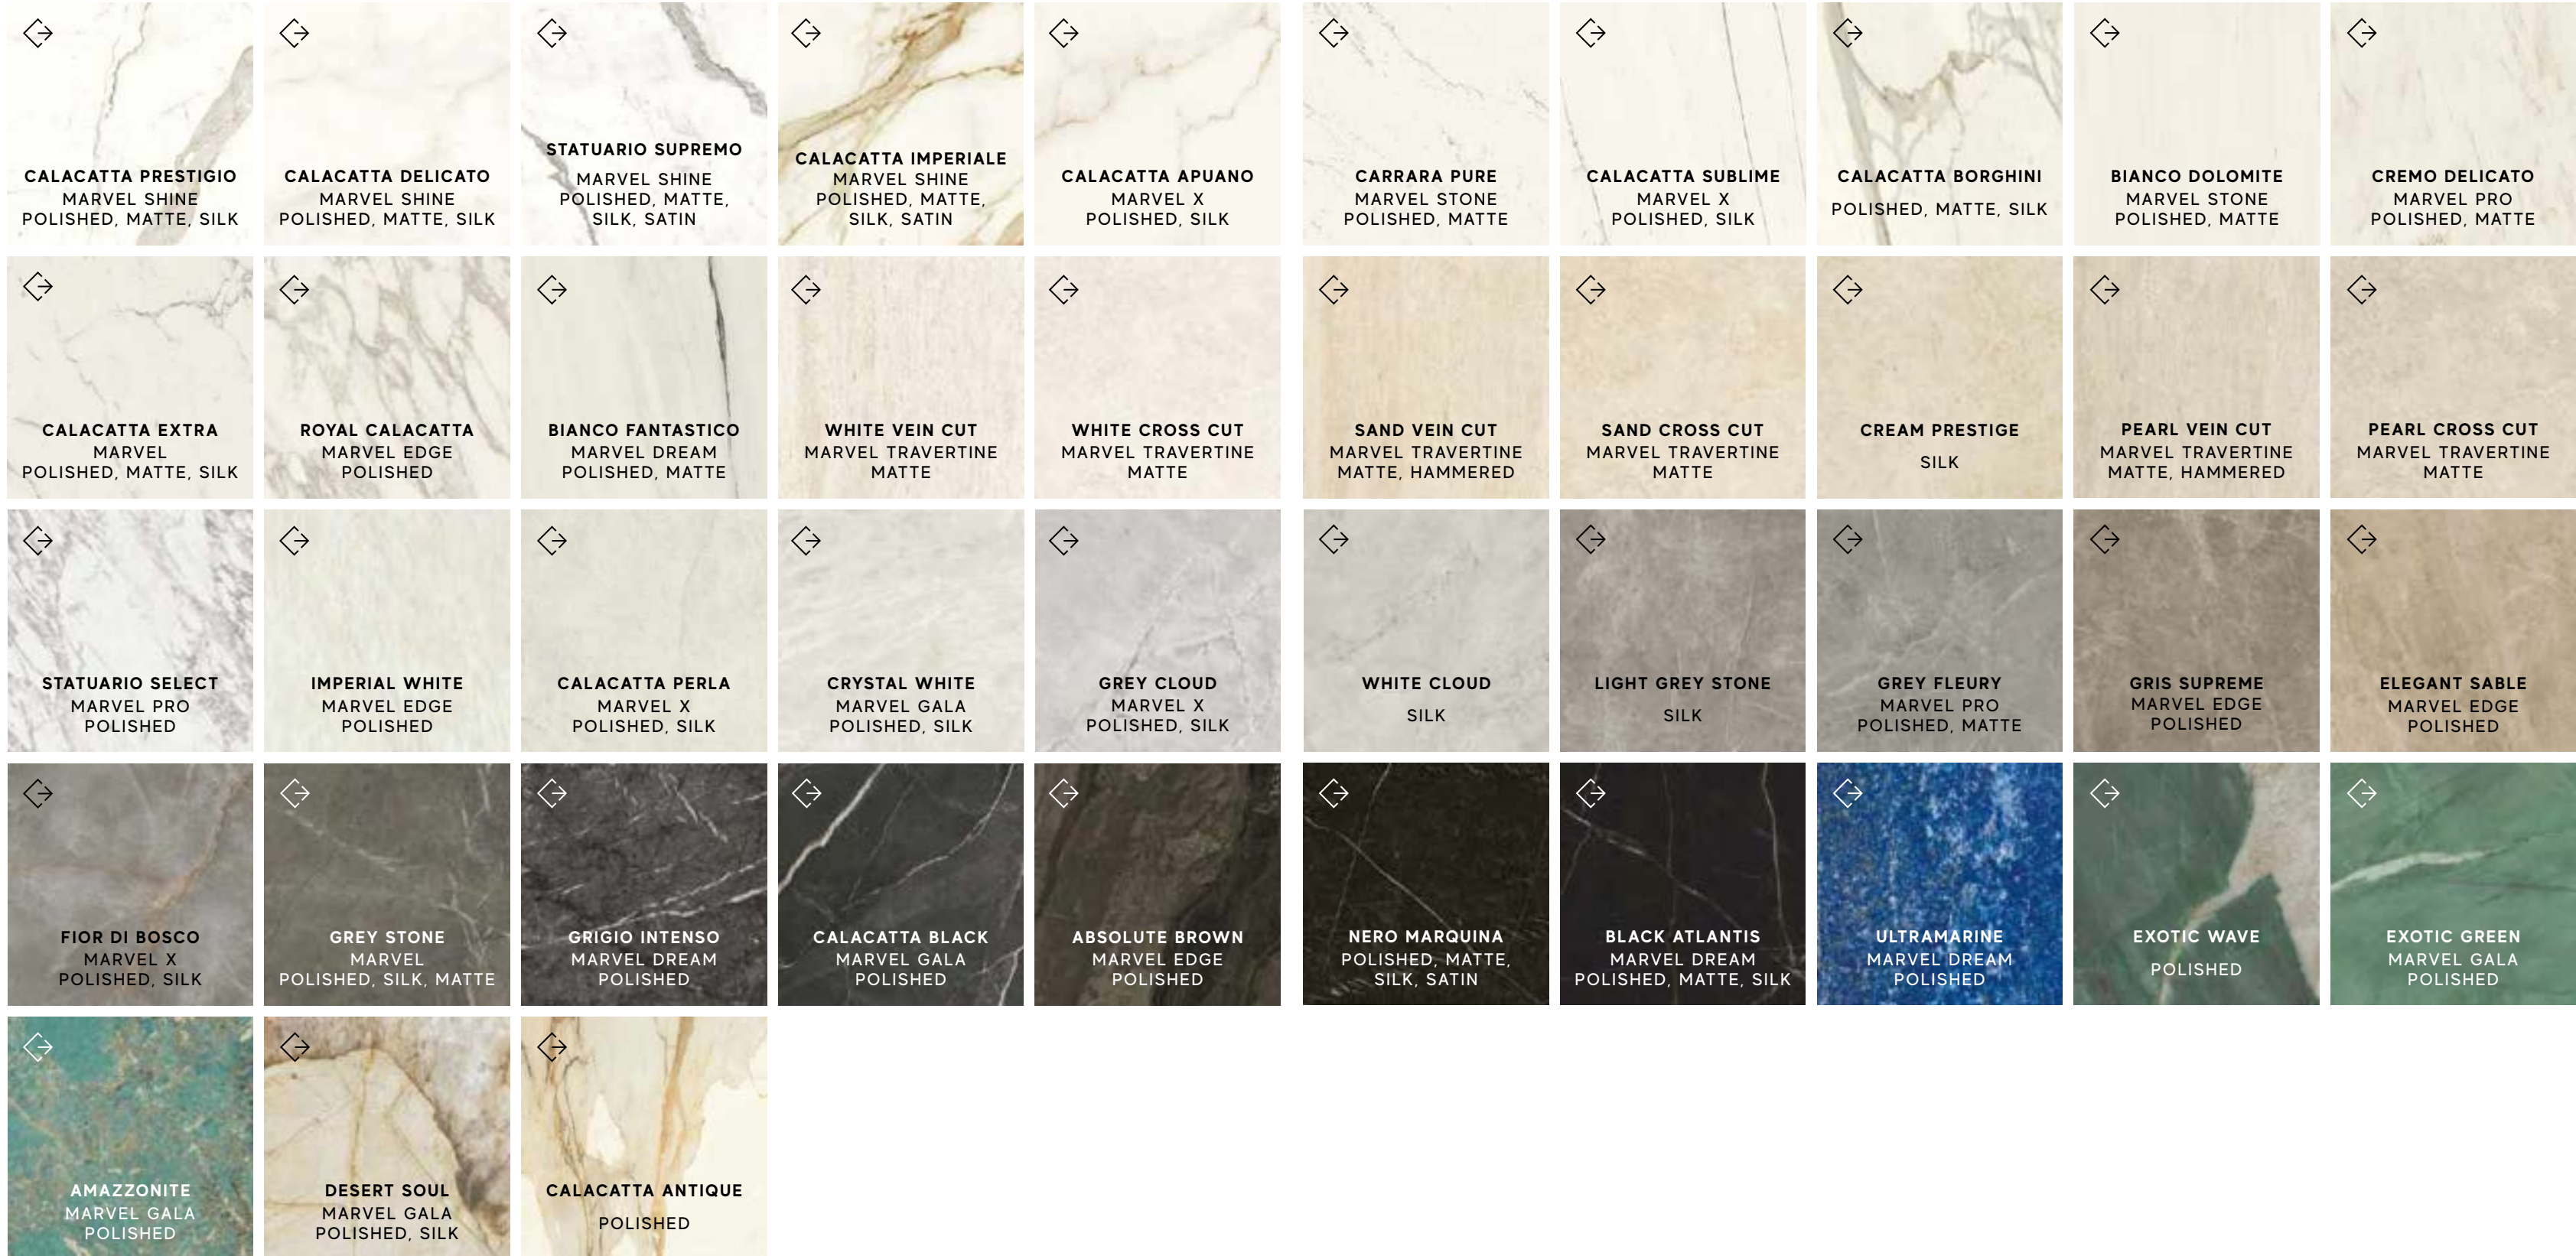

IMAGE
GALLERY >

PATTERNS >

SLABS FOR
COUNTERTOPS &
FURNITURE >

RANGE
SUMMARY >

TECHNICAL
SPECIFICATIONS >

WE CARE >

Porcelain Tiles Marble Look

INDEX 

A COMPLETE
PRODUCT
SYSTEM >

SURFACE
INDEX >

MARBLE LOOK
CONCRETE & RESIN LOOK
STONE LOOK
COLOR LOOK & METAL LOOK

OVERVIEW >

PRODUCT
RANGE >

IMAGE
GALLERY >

PATTERNS >

SLABS FOR
COUNTERTOPS &
FURNITURE >