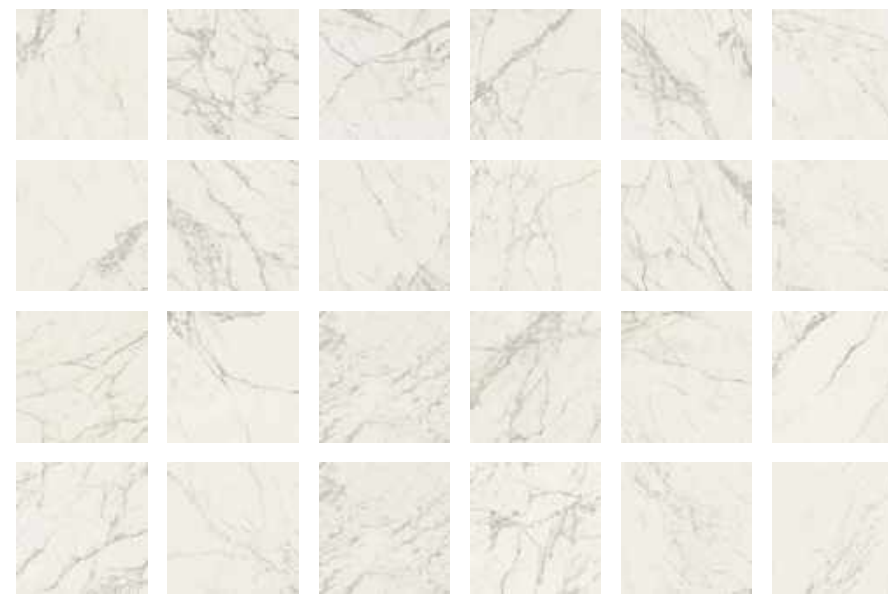

120 x 120 cm
47 1/4" x 47 1/4"