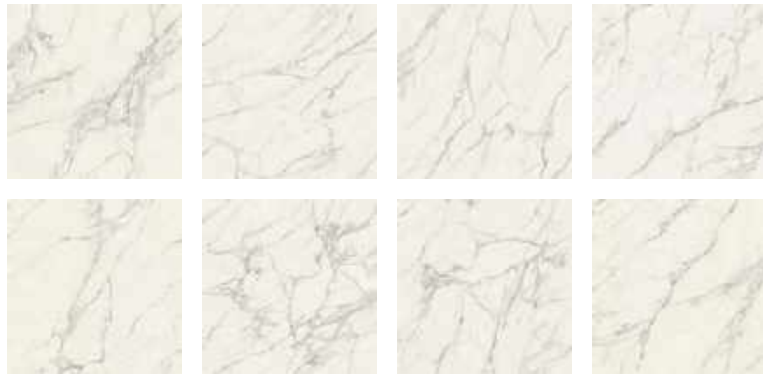

WE CARE

MARVEL CALACATTA EXTRA PATTERNS*

160 x 320 cm
63" x 126"

Kit Endless page 126

160 x 160 cm
63" x 63"

120 x 278 cm
47 1/4" x 109 1/2"

120 x 278 cm
47 1/4" x 109 1/2"

Bookmatch A
page 124