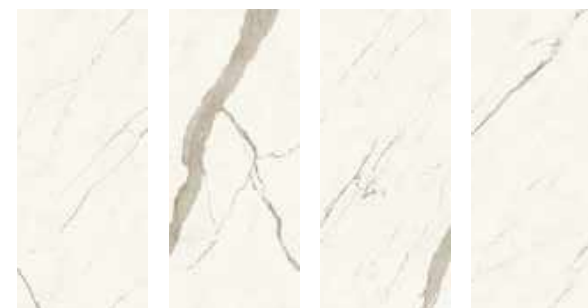

V2 Slight
Variation

* The various graphics of the product are distributed randomly in the boxes, without the possibility of choosing between the available patterns. Translations: page 330

120 x 278 cm ■
47 1/4" x 109 1/2"