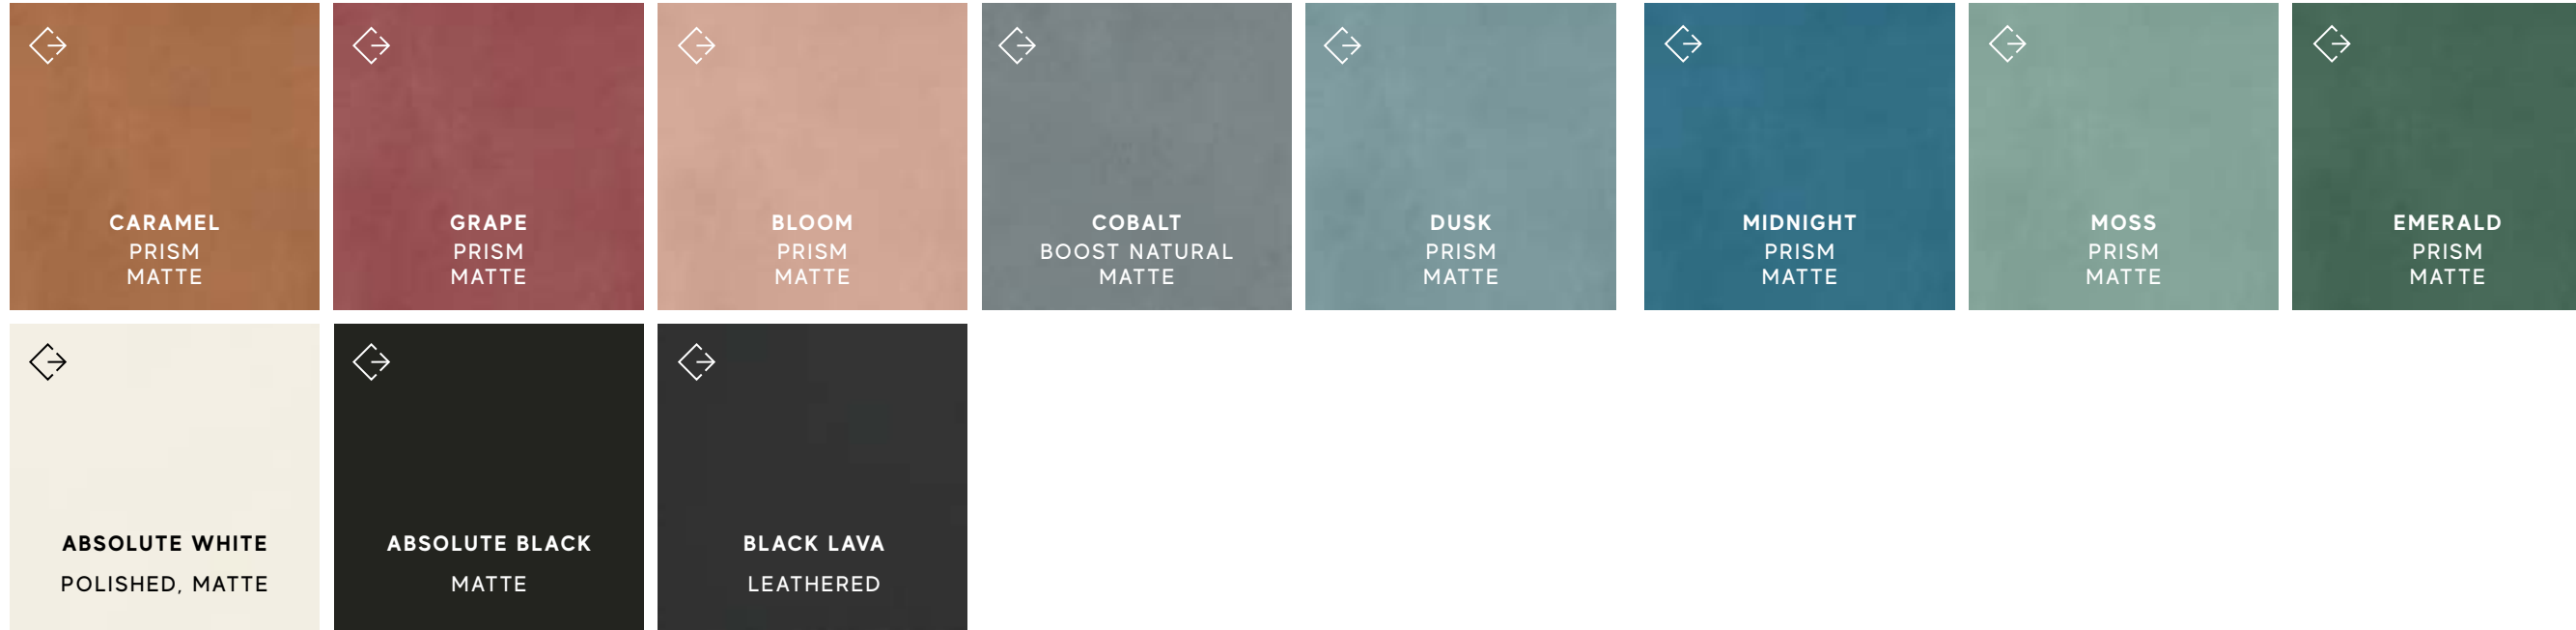

Porcelain Tiles Stone Look

INDEX

A COMPLETE
PRODUCT
SYSTEM

SURFACE
INDEX

MARBLE LOOK
CONCRETE & RESIN LOOK
STONE LOOK
COLOR LOOK & METAL LOOK

OVERVIEW

PRODUCT
RANGE

IMAGE
GALLERY

PATTERNS

SLABS FOR
COUNTERTOPS &
FURNITURE

RANGE
SUMMARY

TECHNICAL
SPECIFICATIONS

WE CARE

Porcelain Tiles Color Look

Porcelain Tiles Metal Look

INDEX 

A COMPLETE PRODUCT SYSTEM >

SURFACE INDEX >

MARBLE LOOK
CONCRETE & RESIN LOOK
STONE LOOK
COLOR LOOK & METAL LOOK

OVERVIEW >

PRODUCT RANGE >

IMAGE GALLERY >

PATTERNS >

SLABS FOR COUNTERTOPS & FURNITURE >