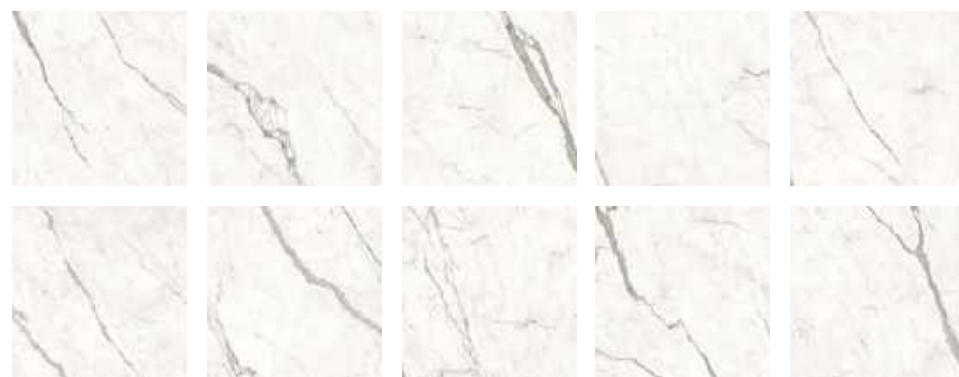

120 x 278 cm ▲▲
47 1/4" x 109 1/2"