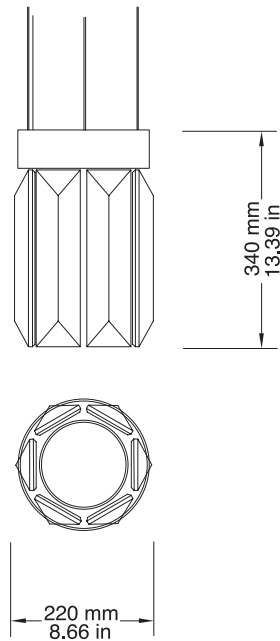

WINDFALL & LALIQUE

LUSTRE SERENE 6 PRISMES, CIRCULAIRE
SERENE 6 PRISMS CHANDELIER, CIRCULAR

LUSTRE SERENE 6 PRISMES, CIRCULAIRE

SERENE 6 PRISMS CHANDELIER, CIRCULAR

Height: 13.39 in - no minimum drop
3 m. height adjustable
Diameter: 8.66 in
Weight: 24.25 pounds

Hauteur : 340 mm - pas de drop minimum
hauteur ajustable sur 3 mètres
Diamètre : 220 mm
Poids : 11 kg

Materials and finishing:
3 available mounting finishing: bronze,
nickel (plated), gold (plated).
Hand polished clear and satin crystal.

Matériaux et finition :
3 finitions de monture disponibles : bronze,
nickel (plaqué), or (plaqué).
Cristal incolore et satiné repoli à la main.

Lighting:
Number of LEDs: 6
Total maximum power = 6 x 1.5 W / Total: 9 W
Primary power supply voltage: 230 V (EU) or 120 V (US)
Secondary power supply voltage: 190 V DC
Certified CE standard (230 V Europe)
Transformater externally / ceiling
Not dimmable