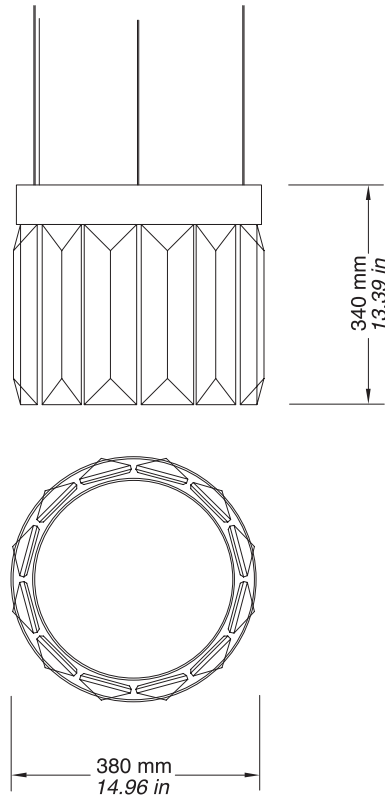

# WINDFALL & LALIQUE

---

LUSTRE SERENE 12 PRISMES, CIRCULAIRE  
SERENE 12 PRISMS CHANDELIER, CIRCULAR

# LUSTRE SERENE 12 PRISMES, CIRCULAIRE SERENE 12 PRISMS CHANDELIER, CIRCULAR

---

Height: 13.39 in - no minimum drop  
3 m. height adjustable  
Diameter: 14.96 in  
Weight: 46.30 pounds

Hauteur : 340 mm - pas de drop minimum  
hauteur ajustable sur 3 mètres  
Diamètre : 380 mm  
Poids : 21 kg

---

Lighting:  
Number of LEDs: 12  
Total maximum power = 12 x 1.5 W / Total: 18 W  
Primary power supply voltage: 230 V (EU) or 120 V (US)  
Secondary power supply voltage: 190 V DC  
Certified CE standard (230 V Europe)  
Transformater integrated  
Not dimmable