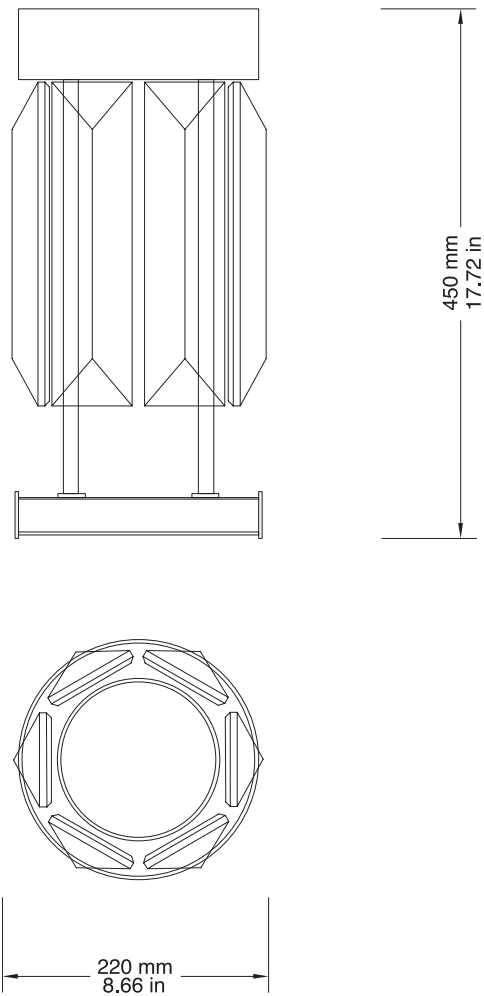

WINDFALL & LALIQUE

LAMPE SERENE 6 PRISMES
SERENE 6 PRISMS TABLE LAMP

LAMPE SERENE 6 PRISMES

SERENE 6 PRISMS TABLE LAMP

Height: 17.72 in
Diameter: 8.66 in
Weight: 26.46 pounds

Hauteur : 450 mm
Diamètre : 220 mm
Poids : 12 kg

Lighting:
Number of LEDs: 6
Total maximum power = 6 x 1.5 W / Total: 9 W
Primary power supply voltage: 230 V (EU) or 120 V (US)
Secondary power supply voltage: 190 V DC
Certified CE standard (230 V Europe)
Transformer integrated
Not dimmable
2 meters connection cable