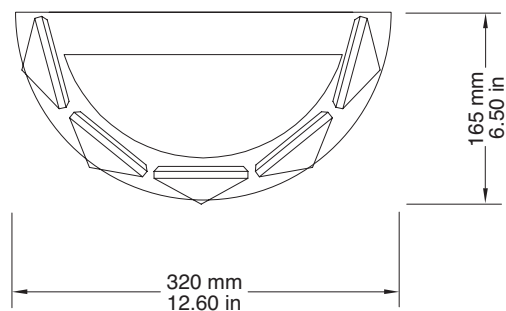

WINDFALL & LALIQUE

APPLIQUE SERENE 5 PRISMES, CIRCULAIRE
SERENE 5 PRISMS WALL SCONCE, CIRCULAR

APPLIQUE SERENE 5 PRISMES, CIRCULAIRE

SERENE 5 PRISMS WALL SCONCE, CIRCULAR

Height: 13.39 in
Length: 12.60 in
Width: 6.50 in
Weight: 17.64 pounds

Hauteur : 340 mm
Longueur : 320 mm
Largeur : 165 mm
Poids : 8 kg

Materials and finishing:
3 available mounting finishing: bronze,
nickel (plated), gold (plated).
Hand polished clear and satin crystal.

Matériaux et finition :
3 finitions de monture disponibles : bronze,
nickel (plaqué), or (plaqué).
Cristal incolore et satiné repoli à la main.

Lighting:
Number of LEDs: 4
Total maximum power = 4 x 1.5 W / Total: 6 W
Primary power supply voltage: 230 V (EU) or 120 V (US)
Secondary power supply voltage: 190 V DC
Certified CE standard (230 V Europe)
Transformer integrated
Not dimmable