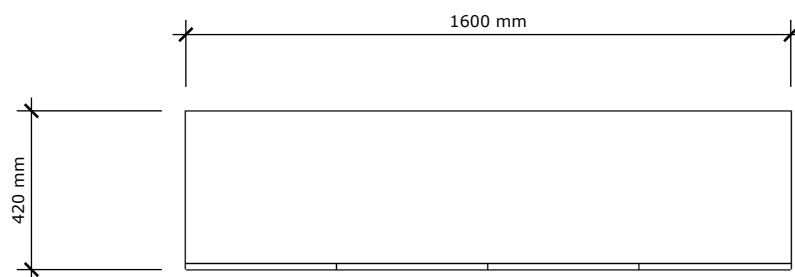

MM
W —

PERSPECTIVE

FRONT VIEW

PLAN VIEW

THE WALL SIDEBOARD

MATERIALS:
Acrylic Panel Exterior
Acrylic Panel Interior

COLOURS:
Matt White Linen or Matt Pitch Black

DIMENSIONS
1600mmL x 400mmH x 420mmD