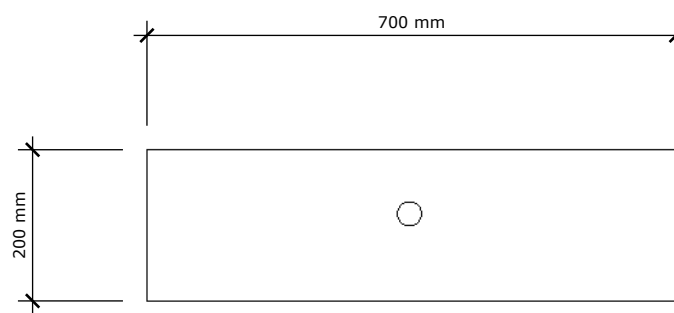

PERSPECTIVE

FRONT VIEW

PLAN VIEW

THE WALL BEDSIDE

MATERIALS:  
Melteca Exterior  
Melteca Interior

COLOURS:  
Green Slate Pearl

DIMENSIONS  
700mm W x 420mm D x 200mm H