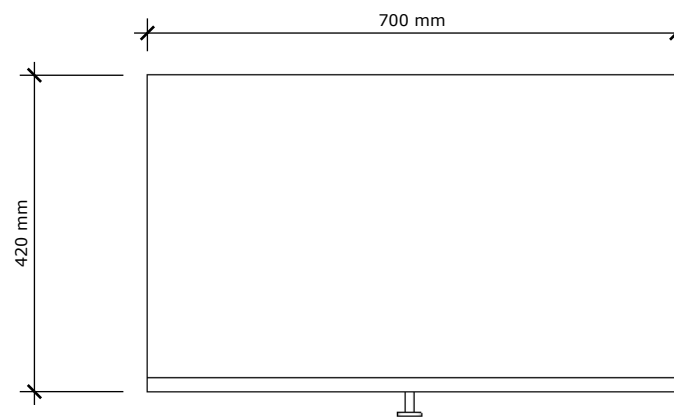

PERSPECTIVE

FRONT VIEW

PLAN VIEW

THE WALL BEDSIDE

MATERIALS:  
Melteca Exterior  
Melteca Interior

COLOURS:  
Green Slate Pearl

DIMENSIONS  
700mm W x 420mm D x 200mm H