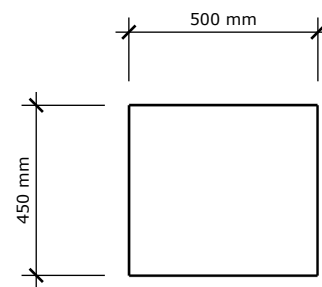

PERSPECTIVE

FRONT VIEW

SIDE VIEW

PLAN VIEW

THE VANITY FRAME

MATERIALS:
Vanity Basin
Steel Frame Powder coated

COLOURS:
Dulux Scoria frame

DIMENSIONS
500mmW x 900mmH x 450mmD