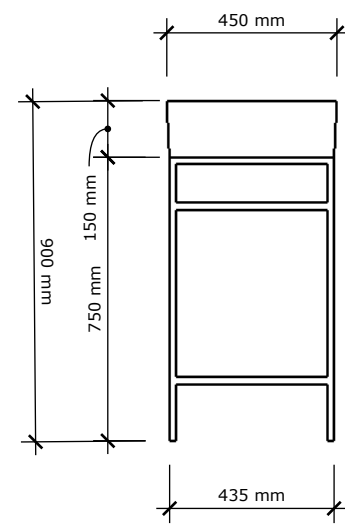

PERSPECTIVE

FRONT VIEW

SIDE VIEW

PLAN VIEW

THE VANITY FRAME

MATERIALS:
Vanity Basin
Steel Frame Powder coated

COLOURS:
Dulux Scoria frame

DIMENSIONS
500mmW x 900mmH x 450mmD