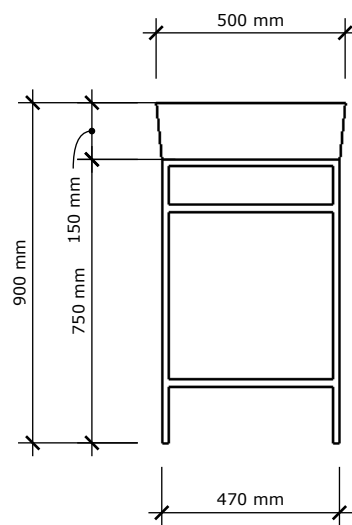

PERSPECTIVE

FRONT VIEW

SIDE VIEW

PLAN VIEW

THE VANITY FRAME

MATERIALS:
Vanity Basin
Steel Frame Powder coated

COLOURS:
Dulux Scoria frame

DIMENSIONS
500mmW x 900mmH x 450mmD