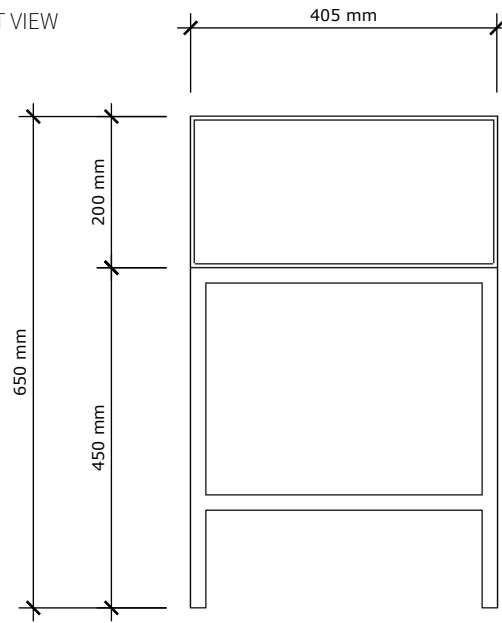

PERSPECTIVE

FRONT VIEW

SIDE VIEW

PLAN VIEW

THE VANITY BEDSIDE

MATERIALS:

- Lacquered Exterior
- Melteca Interior
- Blum push to open drawer
- Slim Jim Detail
- Powder coated frame

COLOURS:

- Dulux Scoria

DIMENSIONS

405mm W x 435mm D x 650mm H