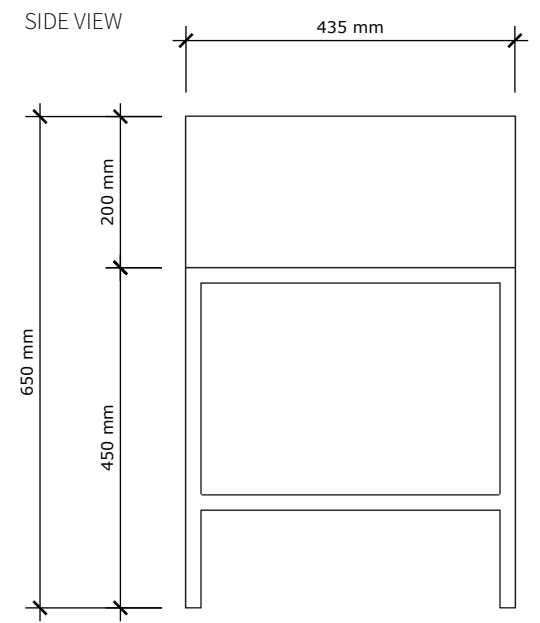

PERSPECTIVE

FRONT VIEW

SIDE VIEW

PLAN VIEW

THE VANITY BEDSIDE

MATERIALS:

- Lacquered Exterior
- Melteca Interior
- Blum push to open drawer
- Slim Jim Detail
- Powder coated frame

COLOURS:

- Dulux Scoria

DIMENSIONS

405mm W x 435mm D x 650mm H