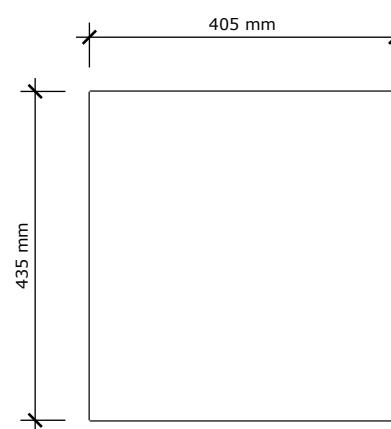

PERSPECTIVE

FRONT VIEW

SIDE VIEW

PLAN VIEW

THE VANITY BEDSIDE

MATERIALS:

- Lacquered Exterior
- Melteca Interior
- Blum push to open drawer
- Slim Jim Detail
- Powder coated frame

COLOURS:

- Dulux Scoria

DIMENSIONS

405mm W x 435mm D x 650mm H