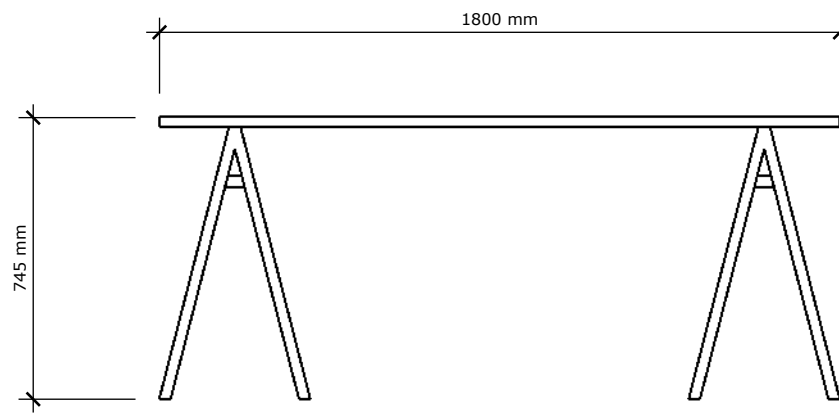

MM
W —

PERSPECTIVE

FRONT VIEW

PLAN VIEW

THE TRESTLE TABLE

MATERIALS:
Melteca Top
Powder coated steel trestles

COLOURS:
Snowdrift Top and Deluxe Matt Black Trestle

DIMENSIONS
1800mmL x 800mmH x 745mmD