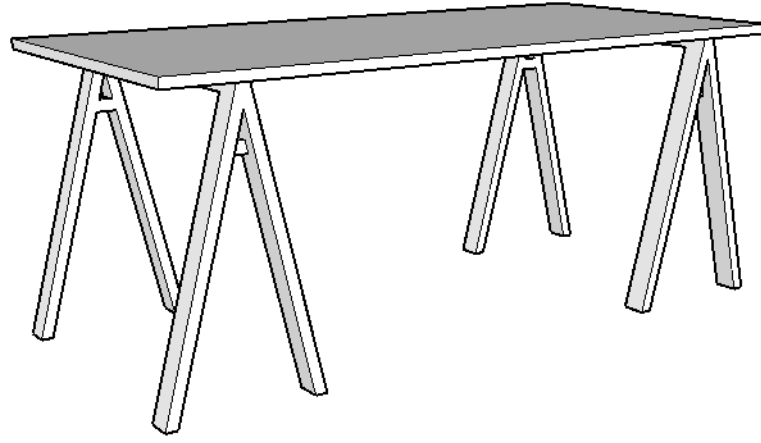

MM
W —

PERSPECTIVE

FRONT VIEW

PLAN VIEW

THE TRESTLE TABLE

MATERIALS:
Melteca Top
Powder coated steel trestles

COLOURS:
Snowdrift Top and Deluxe Matt Black Trestle

DIMENSIONS
1800mmL x 800mmH x 745mmD