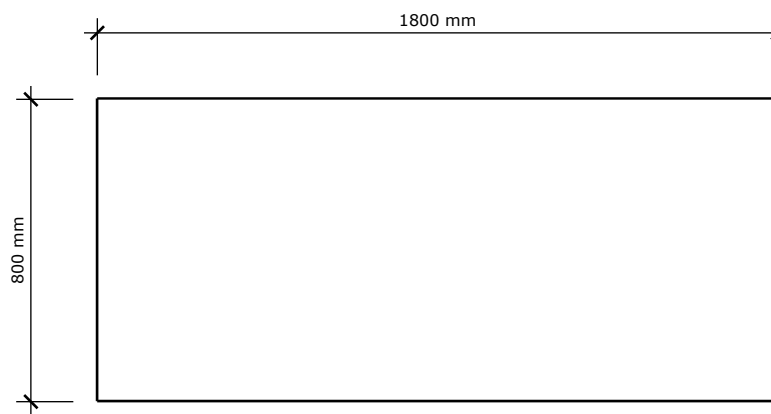

MM
W —

PERSPECTIVE

FRONT VIEW

PLAN VIEW

THE TRESTLE TABLE

MATERIALS:
Melteca Top
Powder coated steel trestles

COLOURS:
Snowdrift Top and Deluxe Matt Black Trestle

DIMENSIONS
1800mmL x 800mmH x 745mmD