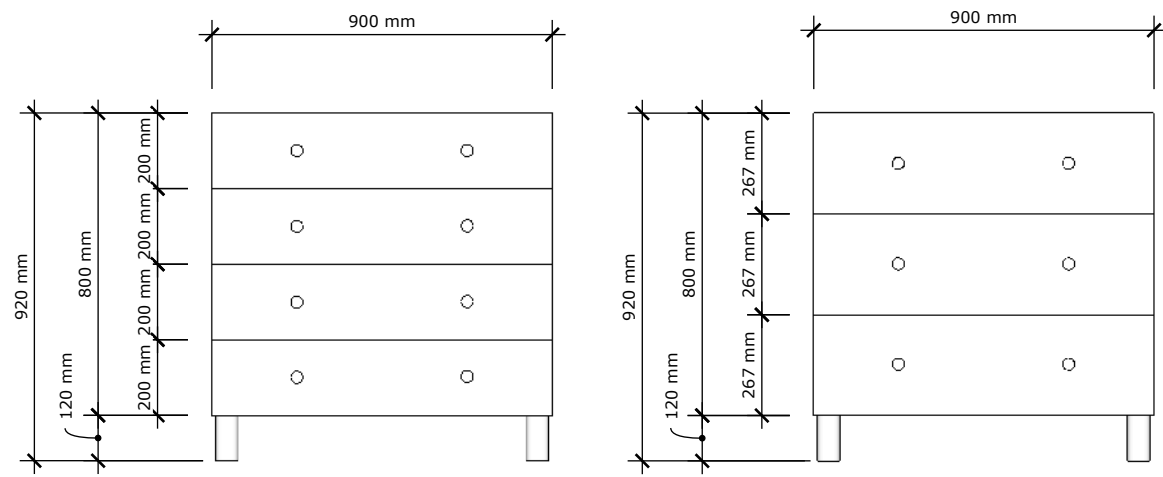

PERSPECTIVE

FRONT VIEW

PLAN VIEW

THE TALL BOY

MATERIALS:  
Melteca Exterior  
Melteca Interior  
Cylindrical legs, powder coated

COLOURS:  
Snow Drift Pearl

DIMENSIONS  
900mm W x 40mm D x 920mm H (Unit 800mm H)