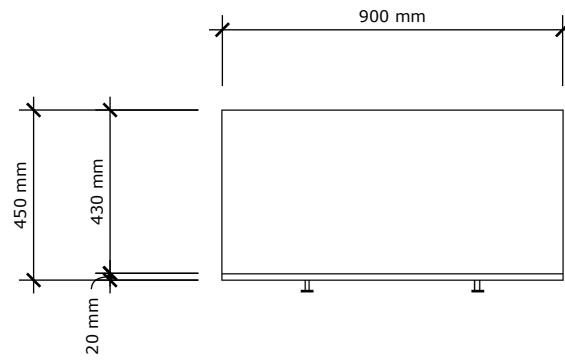

PERSPECTIVE

FRONT VIEW

PLAN VIEW

THE TALL BOY

MATERIALS:  
Melteca Exterior  
Melteca Interior  
Cylindrical legs, powder coated

COLOURS:  
Snow Drift Pearl

DIMENSIONS  
900mm W x 40mm D x 920mm H (Unit 800mm H)