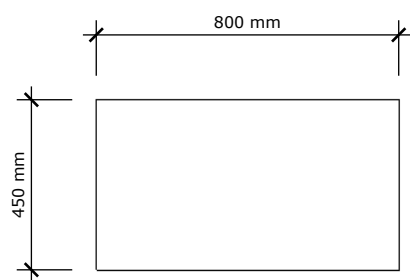

MM
W —

PERSPECTIVE

FRONT VIEW

PLAN VIEW

SIDE VIEW

THE SLIM JIM DRAWERS

MATERIALS:
Lacquered Exterior
Melteca Interior
Blum push to open drawers
Slim Jim Detail
Negative feet

COLOURS:
Resene Alabaster or Resene Paddock

DIMENSIONS
800mm W x 450mm D x 900mm H