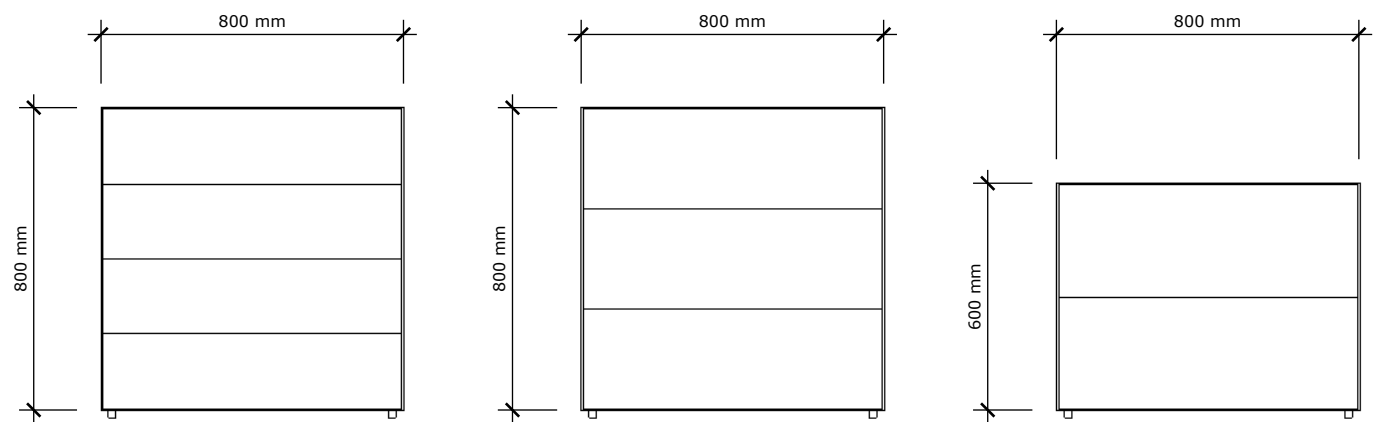

MM
W —

PERSPECTIVE

FRONT VIEW

PLAN VIEW

SIDE VIEW

THE SLIM JIM DRAWERS

MATERIALS:
Lacquered Exterior
Melteca Interior
Blum push to open drawers
Slim Jim Detail
Negative feet

COLOURS:
Resene Alabaster or Resene Paddock

DIMENSIONS
800mm W x 450mm D x 900mm H