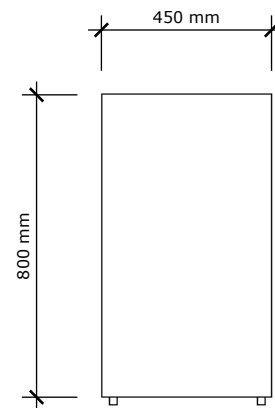

MM
W —

PERSPECTIVE

FRONT VIEW

PLAN VIEW

SIDE VIEW

THE SLIM JIM DRAWERS

MATERIALS:
Lacquered Exterior
Melteca Interior
Blum push to open drawers
Slim Jim Detail
Negative feet

COLOURS:
Resene Alabaster or Resene Paddock

DIMENSIONS
800mm W x 450mm D x 900mm H