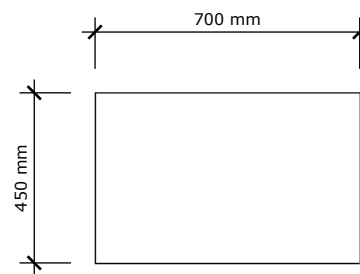

MM  
W —

PERSPECTIVE

FRONT VIEW

SIDE VIEW

PLAN VIEW

THE SLIM JIM BEDSIDE

MATERIALS:  
Lacquered Exterior  
Melteca Interior  
Blum push to open drawer  
Slim Jim Detail  
Powder coated frame

COLOURS:  
Resene Alabster

DIMENSIONS  
700mm W x 450mm D x 650mm H