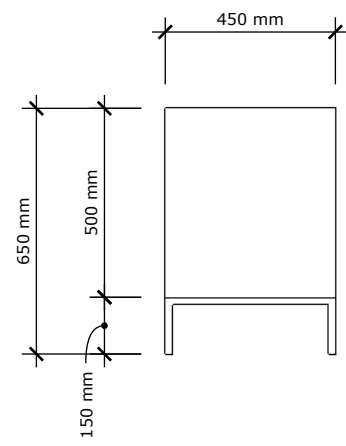

MM  
W —

PERSPECTIVE

FRONT VIEW

SIDE VIEW

PLAN VIEW

THE SLIM JIM BEDSIDE

MATERIALS:  
Lacquered Exterior  
Melteca Interior  
Blum push to open drawer  
Slim Jim Detail  
Powder coated frame

COLOURS:  
Resene Alabster

DIMENSIONS  
700mm W x 450mm D x 650mm H