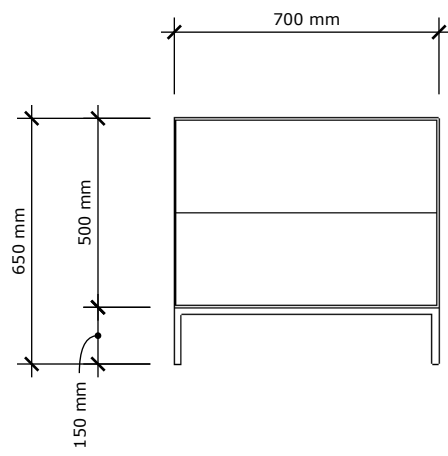

MM  
W —

PERSPECTIVE

FRONT VIEW

SIDE VIEW

PLAN VIEW

THE SLIM JIM BEDSIDE

MATERIALS:  
Lacquered Exterior  
Melteca Interior  
Blum push to open drawer  
Slim Jim Detail  
Powder coated frame

COLOURS:  
Resene Alabster

DIMENSIONS  
700mm W x 450mm D x 650mm H