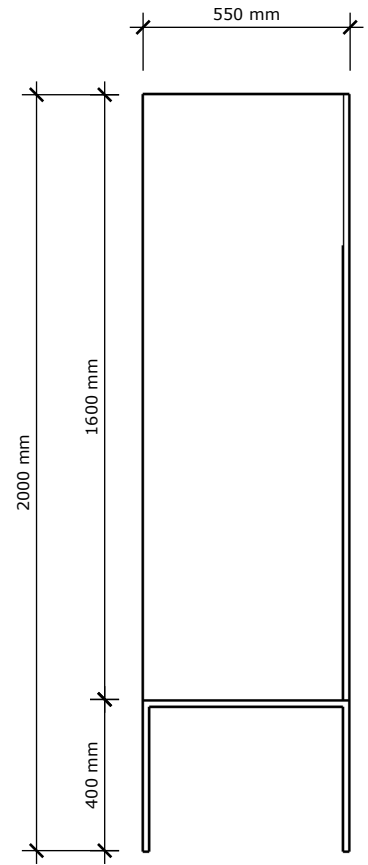

MM
W —

PERSPECTIVE

FRONT VIEW

SIDE VIEW

PLAN VIEW

THE PRINTED ROBE

MATERIALS:

Exterior Wrapped in vinyl
Doors.- aluminium surrounds
Push to open doors
Melteca Interior
Powder coated frame

COLOURS:

Gingham Matt Vinyl Print & Dulux Mannex Matt Flat White Frame

DIMENSIONS

900mm W x 550mm D x 2000mm H (unit 1600mm H)