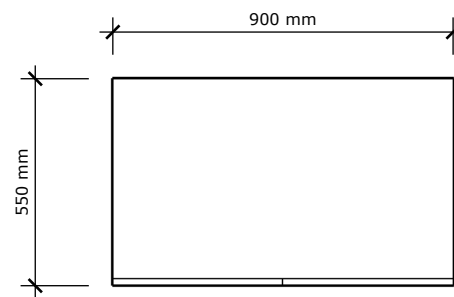

MM
W —

PERSPECTIVE

FRONT VIEW

SIDE VIEW

PLAN VIEW

THE PRINTED ROBE

MATERIALS:

Exterior Wrapped in vinyl
Doors.- aluminium surrounds
Push to open doors
Melteca Interior
Powder coated frame

COLOURS:

Gingham Matt Vinyl Print & Dulux Mannex Matt Flat White Frame

DIMENSIONS

900mm W x 550mm D x 2000mm H (unit 1600mm H)