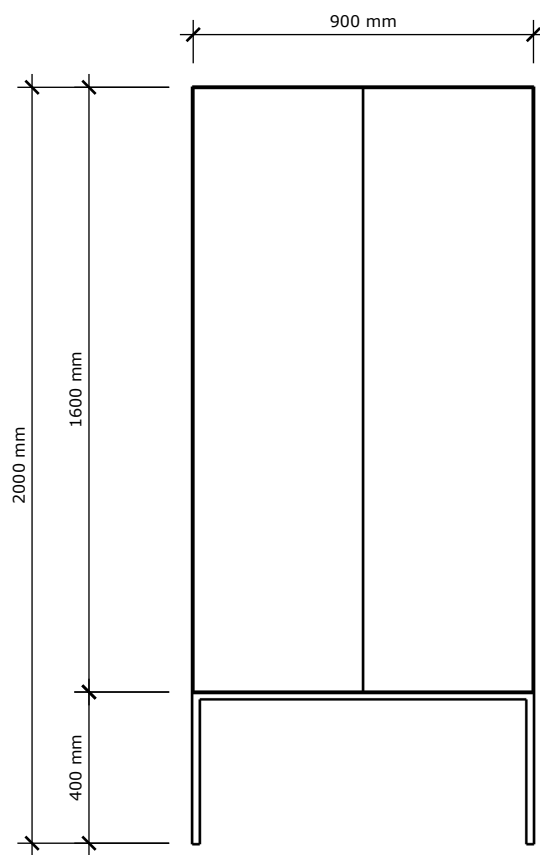

MM
W —

PERSPECTIVE

FRONT VIEW

SIDE VIEW

PLAN VIEW

THE PRINTED ROBE

MATERIALS:

Exterior Wrapped in vinyl
Doors.- aluminium surrounds
Push to open doors
Melteca Interior
Powder coated frame

COLOURS:

Gingham Matt Vinyl Print & Dulux Mannex Matt Flat White Frame

DIMENSIONS

900mm W x 550mm D x 2000mm H (unit 1600mm H)