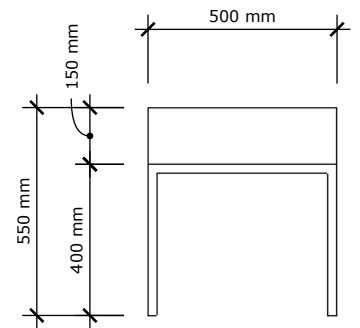

FRONT VIEW

SIDE VIEW

PLAN VIEW