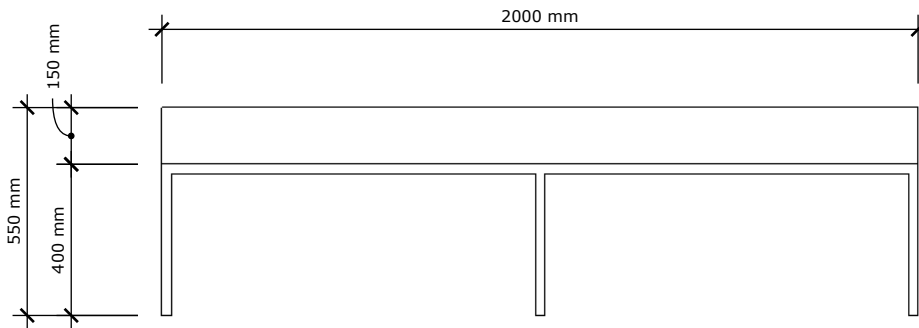

MM  
W —

PERSPECTIVE

FRONT VIEW

SIDE VIEW

PLAN VIEW

THE OUTDOOR BENCHSEAT

MATERIALS:

Bench Seat Frame powder coated

Bench seat squab upholstered in fabric: Curacao - colour Ebony/Ivory

COLOURS:

Dulux Matt Black Frame

DIMENSIONS

2000mm W x 550mm H x 500mm