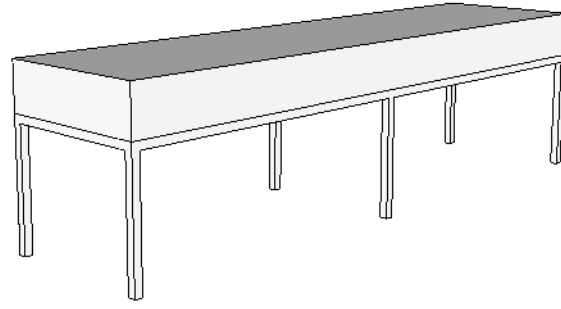

MM  
W —

PERSPECTIVE

FRONT VIEW

SIDE VIEW

PLAN VIEW

THE OUTDOOR BENCHSEAT

MATERIALS:

Bench Seat Frame powder coated

Bench seat squab upholstered in fabric: Curacao - colour Ebony/Ivory

COLOURS:

Dulux Matt Black Frame

DIMENSIONS

2000mm W x 550mm H x 500mm