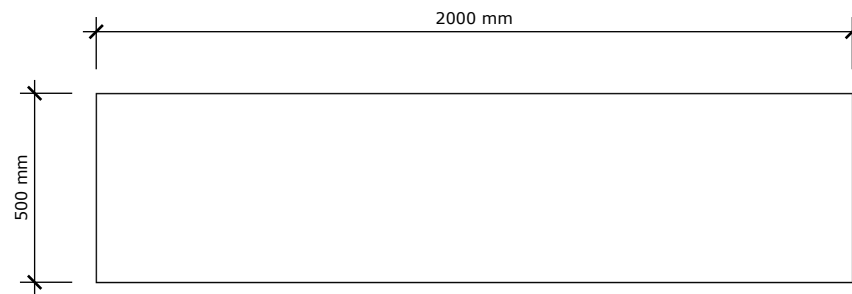

MM  
W —

PERSPECTIVE

FRONT VIEW

SIDE VIEW

PLAN VIEW

THE OUTDOOR BENCHSEAT

MATERIALS:

Bench Seat Frame powder coated

Bench seat squab upholstered in fabric: Curacao - colour Ebony/Ivory

COLOURS:

Dulux Matt Black Frame

DIMENSIONS

2000mm W x 550mm H x 500mm