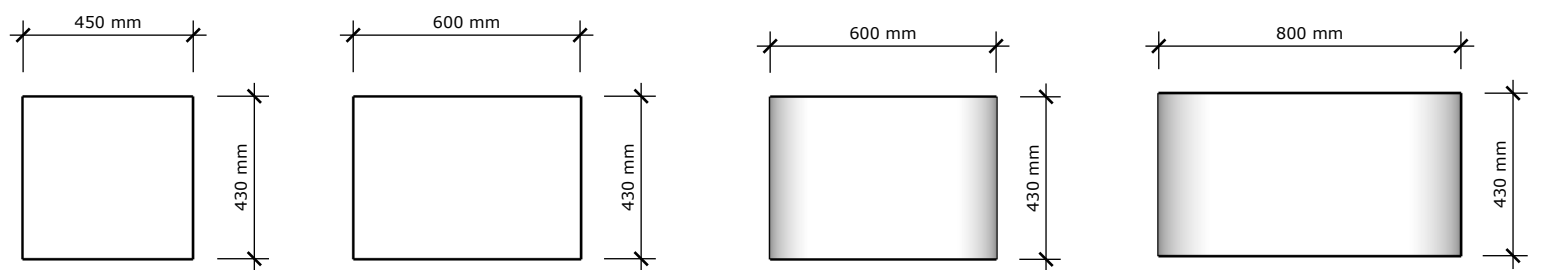

PERSPECTIVE

FRONT VIEW

PLAN VIEW

THE OTTOMAN

MATERIALS:  
Outdoor Ottoman  
Outdoor Cover

COLOURS:  
Driftwood, Sage or Terracotta

DIMENSIONS  
Small Square: 450mm W x 450mmD x 430mm H  
Large Square: 600mm W x 600mm D x 430mm H  
Small Round: 600mm DIA x 430mm H  
Large Round: 800mm DIA x 430mm H