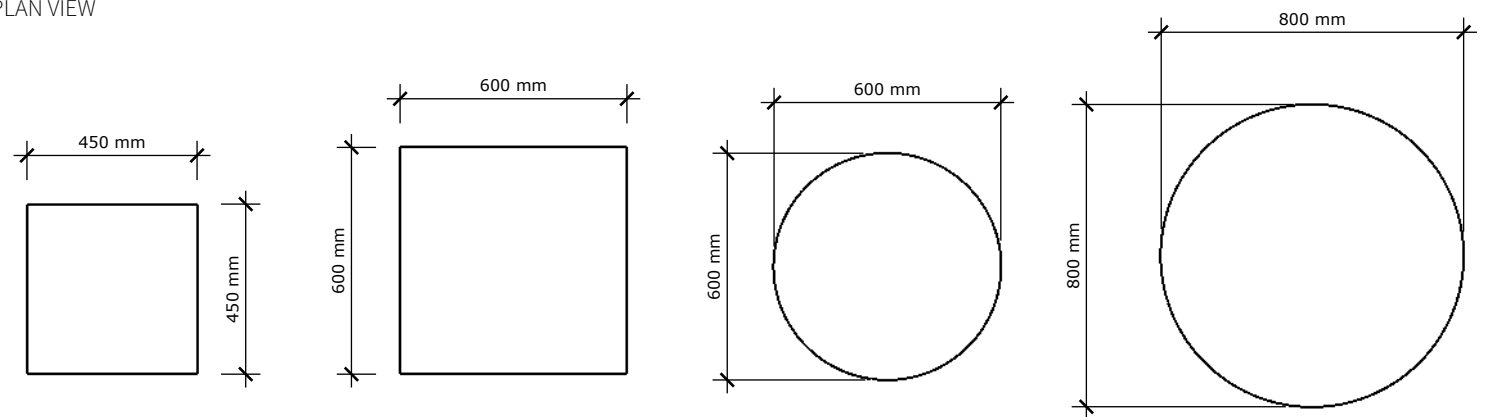

PERSPECTIVE

FRONT VIEW

PLAN VIEW

THE OTTOMAN

MATERIALS:  
Outdoor Ottoman  
Outdoor Cover

COLOURS:  
Driftwood, Sage or Terracotta

DIMENSIONS  
Small Square: 450mm W x 450mmD x 430mm H  
Large Square: 600mm W x 600mm D x 430mm H  
Small Round: 600mm DIA x 430mm H  
Large Round: 800mm DIA x 430mm H