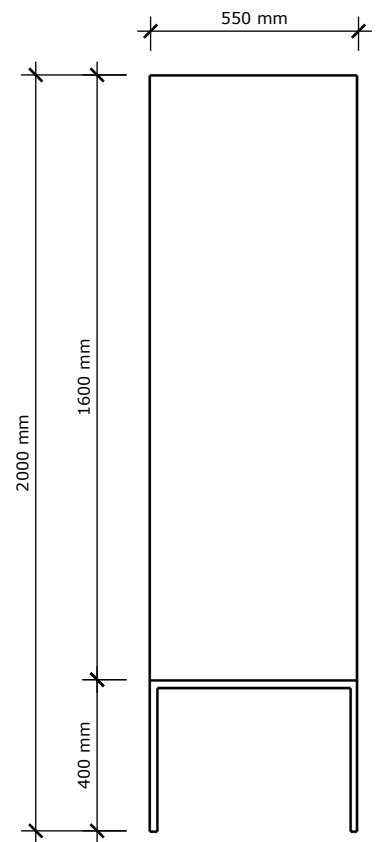

MM  
W —

PERSPECTIVE

FRONT VIEW

SIDE VIEW

PLAN VIEW

THE MIRROR WARDROBE

MATERIALS:  
Mirror Exterior  
Melteca Interior  
Push to open doors  
Powder coated steel frame

COLOURS:  
Mirror and Dulux Matt Black Frame

DIMENSIONS  
900mm W x 550mm D x 2000mm H (Unit 1600mm H)