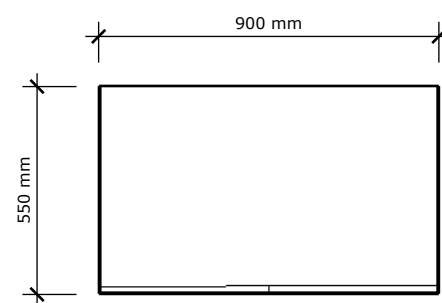

MM  
W —

PERSPECTIVE

FRONT VIEW

SIDE VIEW

PLAN VIEW

THE MIRROR WARDROBE

MATERIALS:  
Mirror Exterior  
Melteca Interior  
Push to open doors  
Powder coated steel frame

COLOURS:  
Mirror and Dulux Matt Black Frame

DIMENSIONS  
900mm W x 550mm D x 2000mm H (Unit 1600mm H)