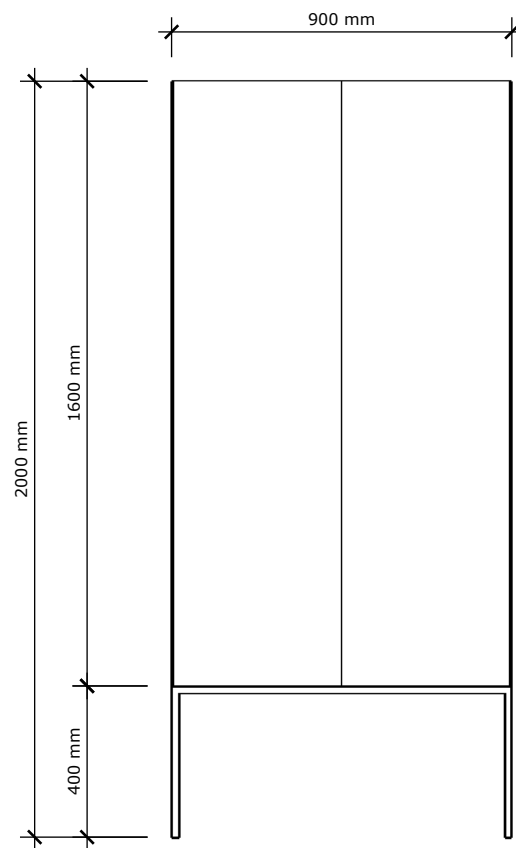

MM  
W —

PERSPECTIVE

FRONT VIEW

SIDE VIEW

PLAN VIEW

THE MIRROR WARDROBE

MATERIALS:  
Mirror Exterior  
Melteca Interior  
Push to open doors  
Powder coated steel frame

COLOURS:  
Mirror and Dulux Matt Black Frame

DIMENSIONS  
900mm W x 550mm D x 2000mm H (Unit 1600mm H)