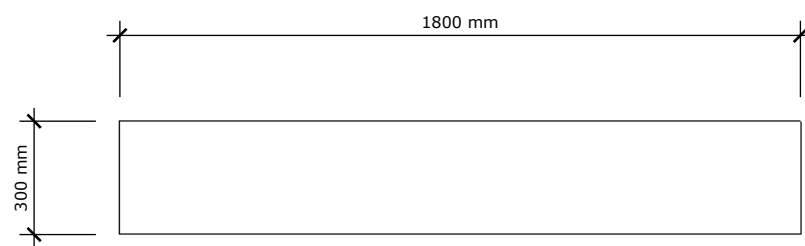

MM
W —

PERSPECTIVE

FRONT VIEW

SIDE VIEW

PLAN VIEW

THE MINERAL CONSOLE

MATERIALS:
Lacquered Unit
Push to open drawers
Powder coated frame and perforated shelf
Slim Jim Detail

COLOURS:
Dulux Electro Dark Bronze

DIMENSIONS
1800mm W x 200mm H (Total height 840mm H) x 300mm D