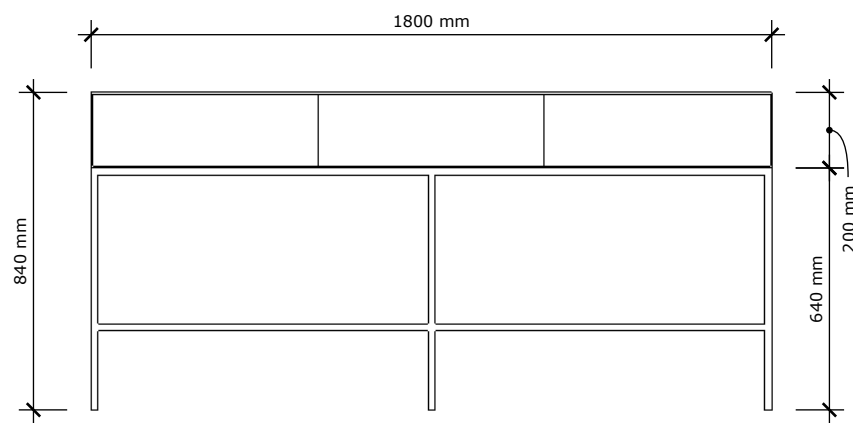

MM
W —

PERSPECTIVE

FRONT VIEW

SIDE VIEW

PLAN VIEW

THE MINERAL CONSOLE

MATERIALS:
Lacquered Unit
Push to open drawers
Powder coated frame and perforated shelf
Slim Jim Detail

COLOURS:
Dulux Electro Dark Bronze

DIMENSIONS
1800mm W x 200mm H (Total height 840mm H) x 300mm D