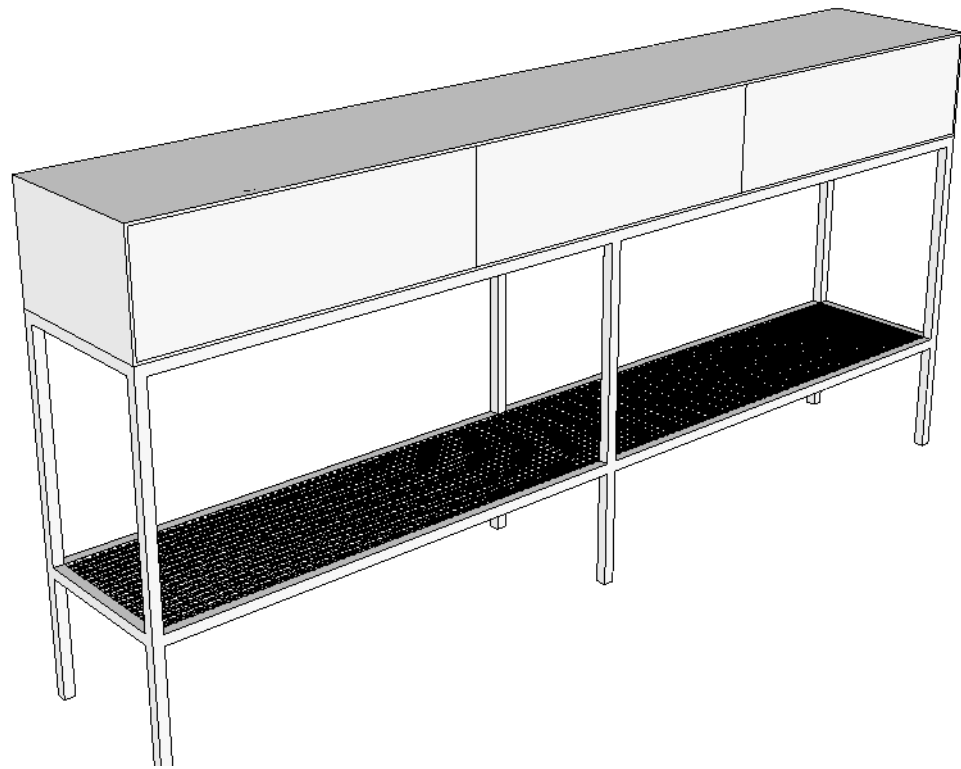

MM
W —

PERSPECTIVE

FRONT VIEW

SIDE VIEW

PLAN VIEW

THE MINERAL CONSOLE

MATERIALS:
Lacquered Unit
Push to open drawers
Powder coated frame and perforated shelf
Slim Jim Detail

COLOURS:
Dulux Electro Dark Bronze

DIMENSIONS
1800mm W x 200mm H (Total height 840mm H) x 300mm D