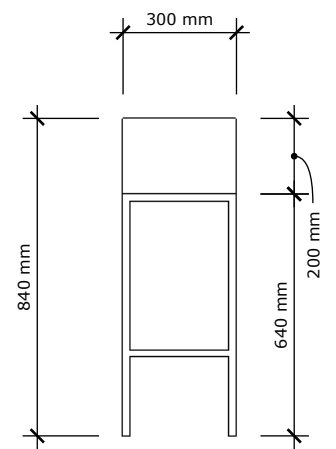

MM
W —

PERSPECTIVE

FRONT VIEW

SIDE VIEW

PLAN VIEW

THE MINERAL CONSOLE

MATERIALS:
Lacquered Unit
Push to open drawers
Powder coated frame and perforated shelf
Slim Jim Detail

COLOURS:
Dulux Electro Dark Bronze

DIMENSIONS
1800mm W x 200mm H (Total height 840mm H) x 300mm D