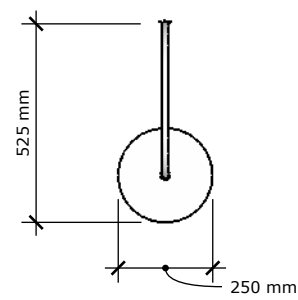

MM  
W—

PERSPECTIVE

FRONT VIEW

SIDE VIEW

PLAN VIEW

THE MEG WALL LIGHT

MATERIALS:  
Aluminium Shade  
Powder coated  
Brass Lampholder  
Black fabric cord

COLOURS:  
Dulux Titania and Dulux Pioneer Red

DIMENSIONS  
1000mm H x 250mm W