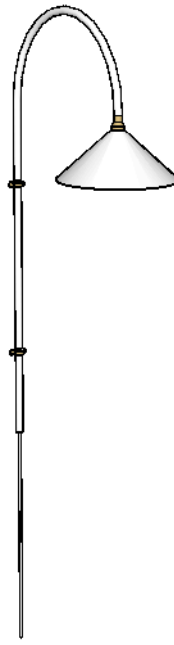

MM  
W—

PERSPECTIVE

FRONT VIEW

SIDE VIEW

PLAN VIEW

THE MEG WALL LIGHT

MATERIALS:  
Aluminium Shade  
Powder coated  
Brass Lampholder  
Black fabric cord

COLOURS:  
Dulux Titania and Dulux Pioneer Red

DIMENSIONS  
1000mm H x 250mm W