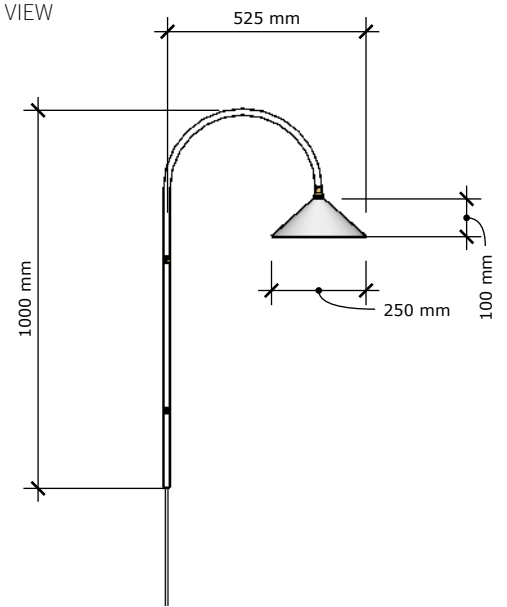

MM  
W—

PERSPECTIVE

FRONT VIEW

SIDE VIEW

PLAN VIEW

THE MEG WALL LIGHT

MATERIALS:  
Aluminium Shade  
Powder coated  
Brass Lampholder  
Black fabric cord

COLOURS:  
Dulux Titania and Dulux Pioneer Red

DIMENSIONS  
1000mm H x 250mm W