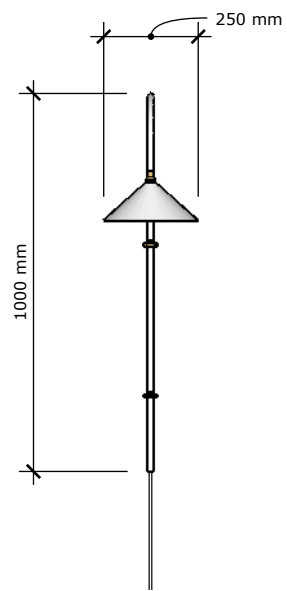

MM  
W—

PERSPECTIVE

FRONT VIEW

SIDE VIEW

PLAN VIEW

THE MEG WALL LIGHT

MATERIALS:  
Aluminium Shade  
Powder coated  
Brass Lampholder  
Black fabric cord

COLOURS:  
Dulux Titania and Dulux Pioneer Red

DIMENSIONS  
1000mm H x 250mm W