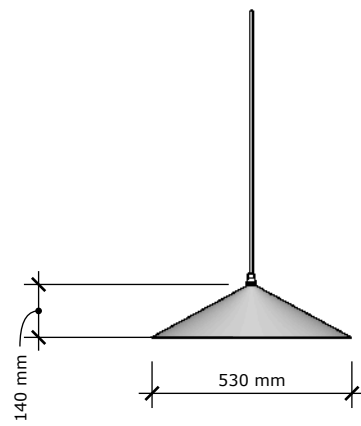

MM
W—

PERSPECTIVE

FRONT VIEW

PLAN VIEW

THE HAT LIGHT

MATERIALS:
Aluminium Shade
Powder coated
Brass Lampholder
Black fabric cord

COLOURS:
Dulux Titania and Dulux Wedgewood

DIMENSIONS
530mm DIA x 140mm H