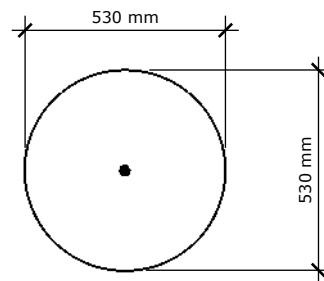

MM
W—

PERSPECTIVE

FRONT VIEW

PLAN VIEW

THE HAT LIGHT

MATERIALS:
Aluminium Shade
Powder coated
Brass Lampholder
Black fabric cord

COLOURS:
Dulux Titania and Dulux Wedgewood

DIMENSIONS
530mm DIA x 140mm H