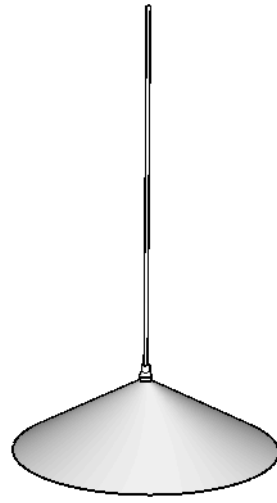

MM
W—

PERSPECTIVE

FRONT VIEW

PLAN VIEW

THE HAT LIGHT

MATERIALS:
Aluminium Shade
Powder coated
Brass Lampholder
Black fabric cord

COLOURS:
Dulux Titania and Dulux Wedgewood

DIMENSIONS
530mm DIA x 140mm H