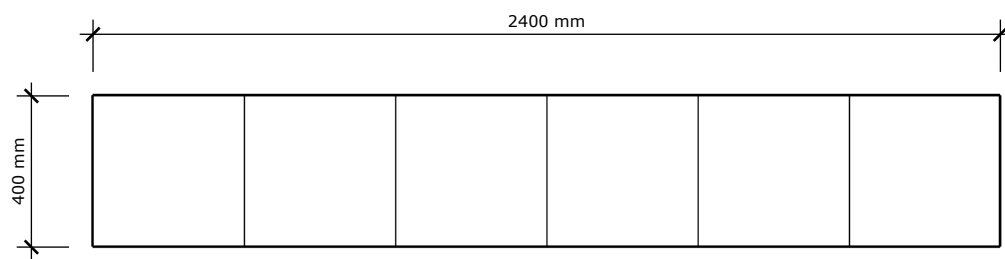

PERSPECTIVE

FRONT VIEW

PLAN VIEW

THE GLOSS ENTERTAINMENT UNIT

MATERIALS:  
Lacquered Exterior in Gloss  
Melteca Interior  
Wall Hung  
Push to open doors

COLOURS:  
Dulux Cashew Crush

DIMENSIONS  
2400mm W x 500mm D x 400mm H