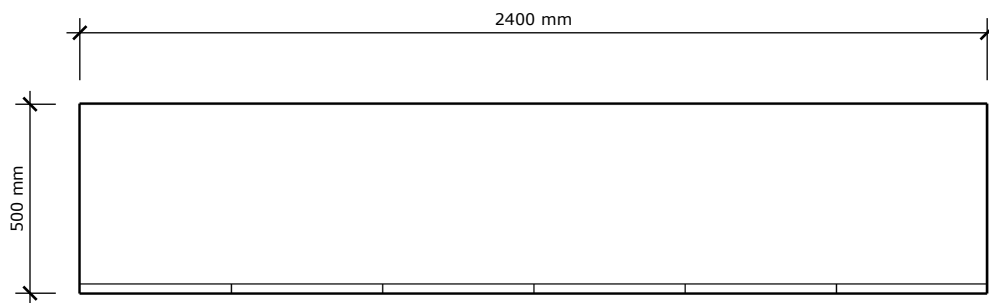

PERSPECTIVE

FRONT VIEW

PLAN VIEW

THE GLOSS ENTERTAINMENT UNIT

MATERIALS:  
Lacquered Exterior in Gloss  
Melteca Interior  
Wall Hung  
Push to open doors

COLOURS:  
Dulux Cashew Crush

DIMENSIONS  
2400mm W x 500mm D x 400mm H